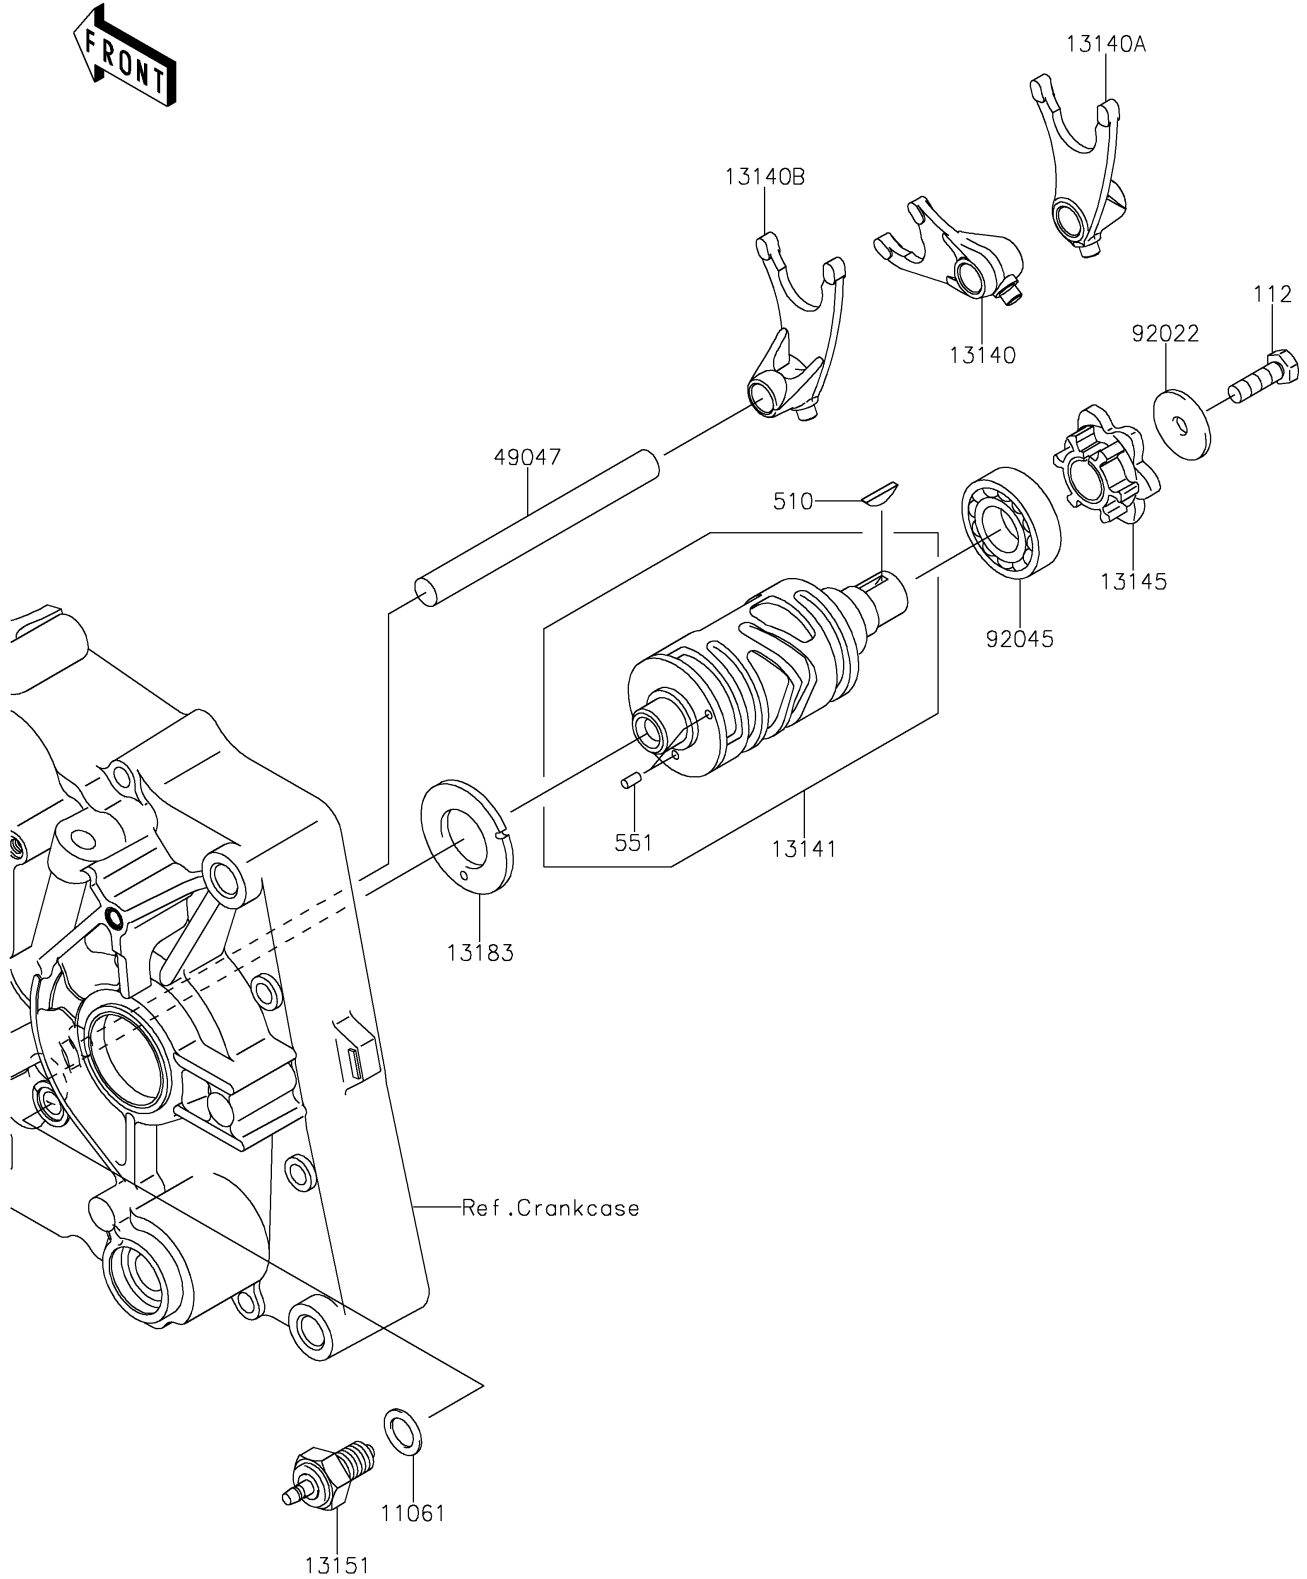

2020 KLX[®]140L

PARTS DIAGRAM

Gear Change Drum/Shift Fork(s)

E1362

2020 KLX[®]140L

PARTS LIST

Gear Change Drum/Shift Fork(s)

ITEM NAME

PART NUMBER

QUANTITY
