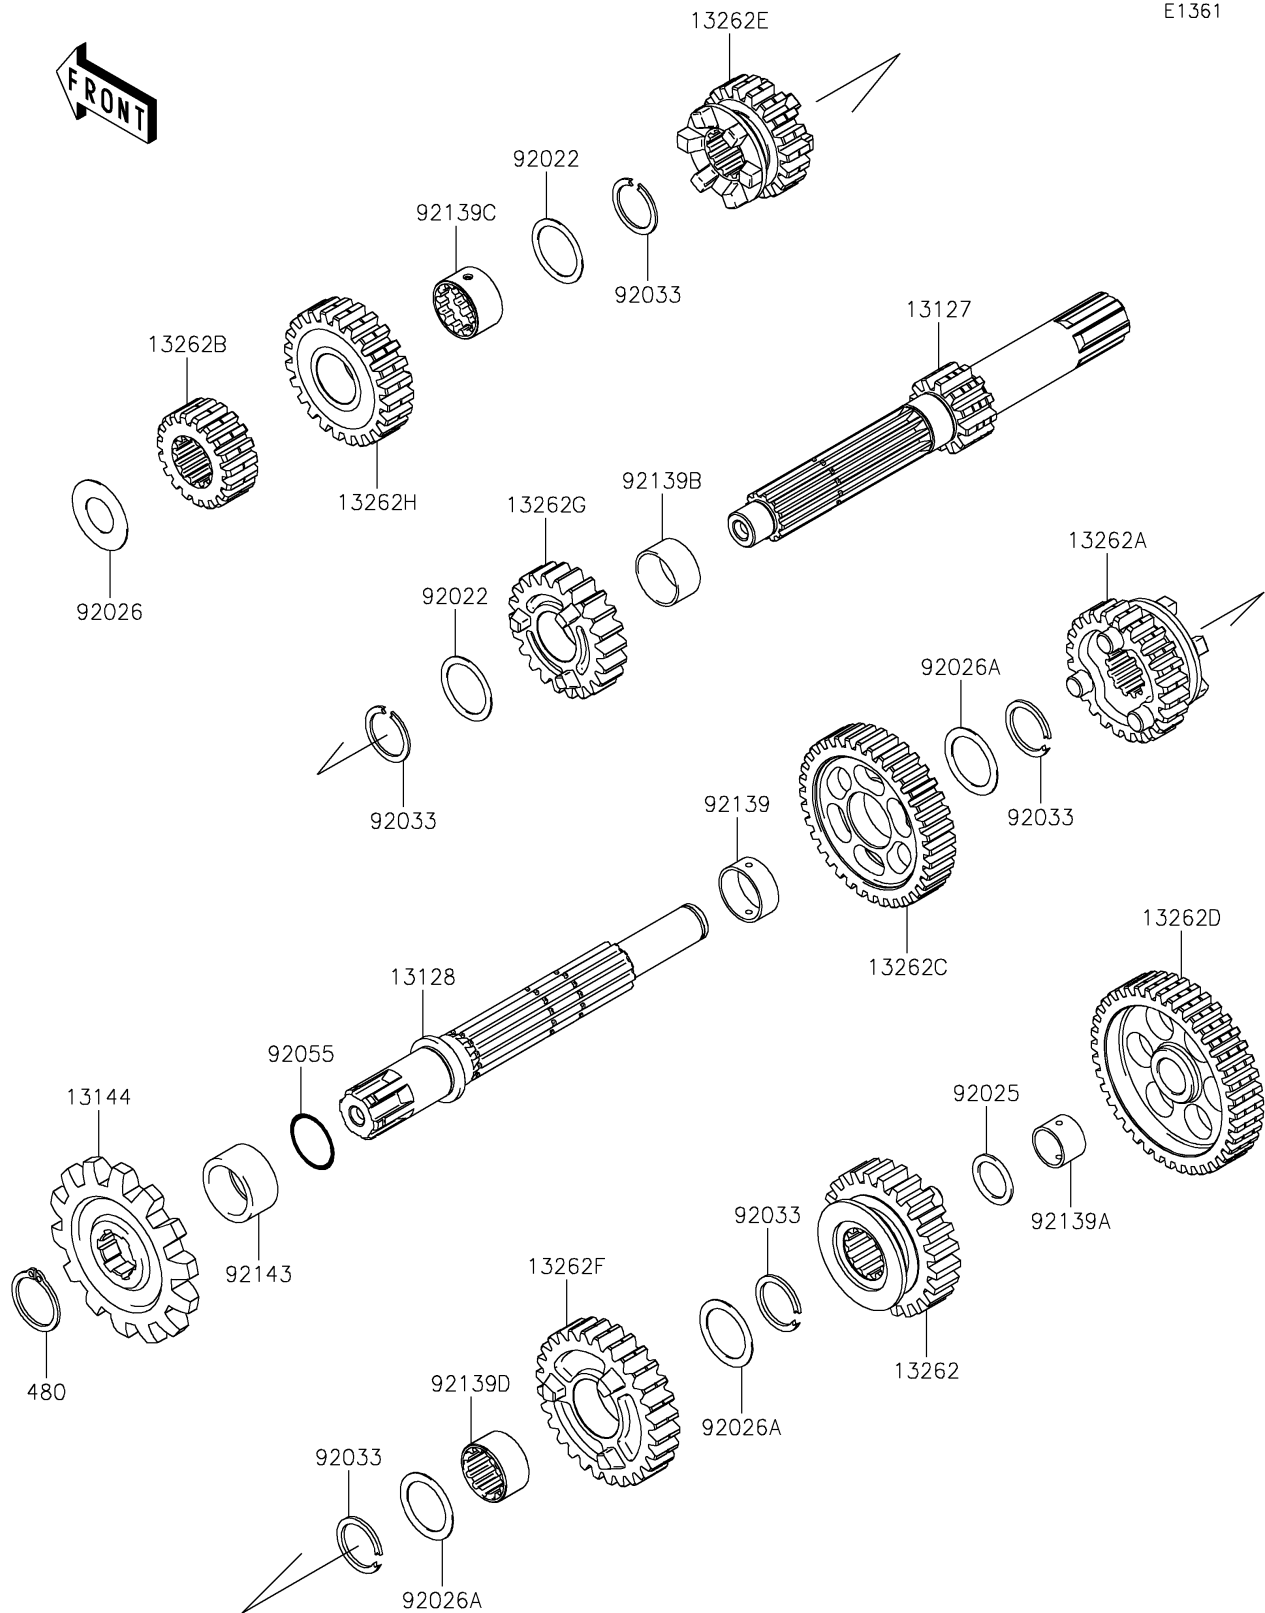

2019 KLX[®]140L

PARTS DIAGRAM

Transmission

E1361

2019 KLX[®]140L

PARTS LIST

Transmission

Kawasaki

Let the Good Times Roll[®]

ITEM NAME

PART NUMBER

QUANTITY
