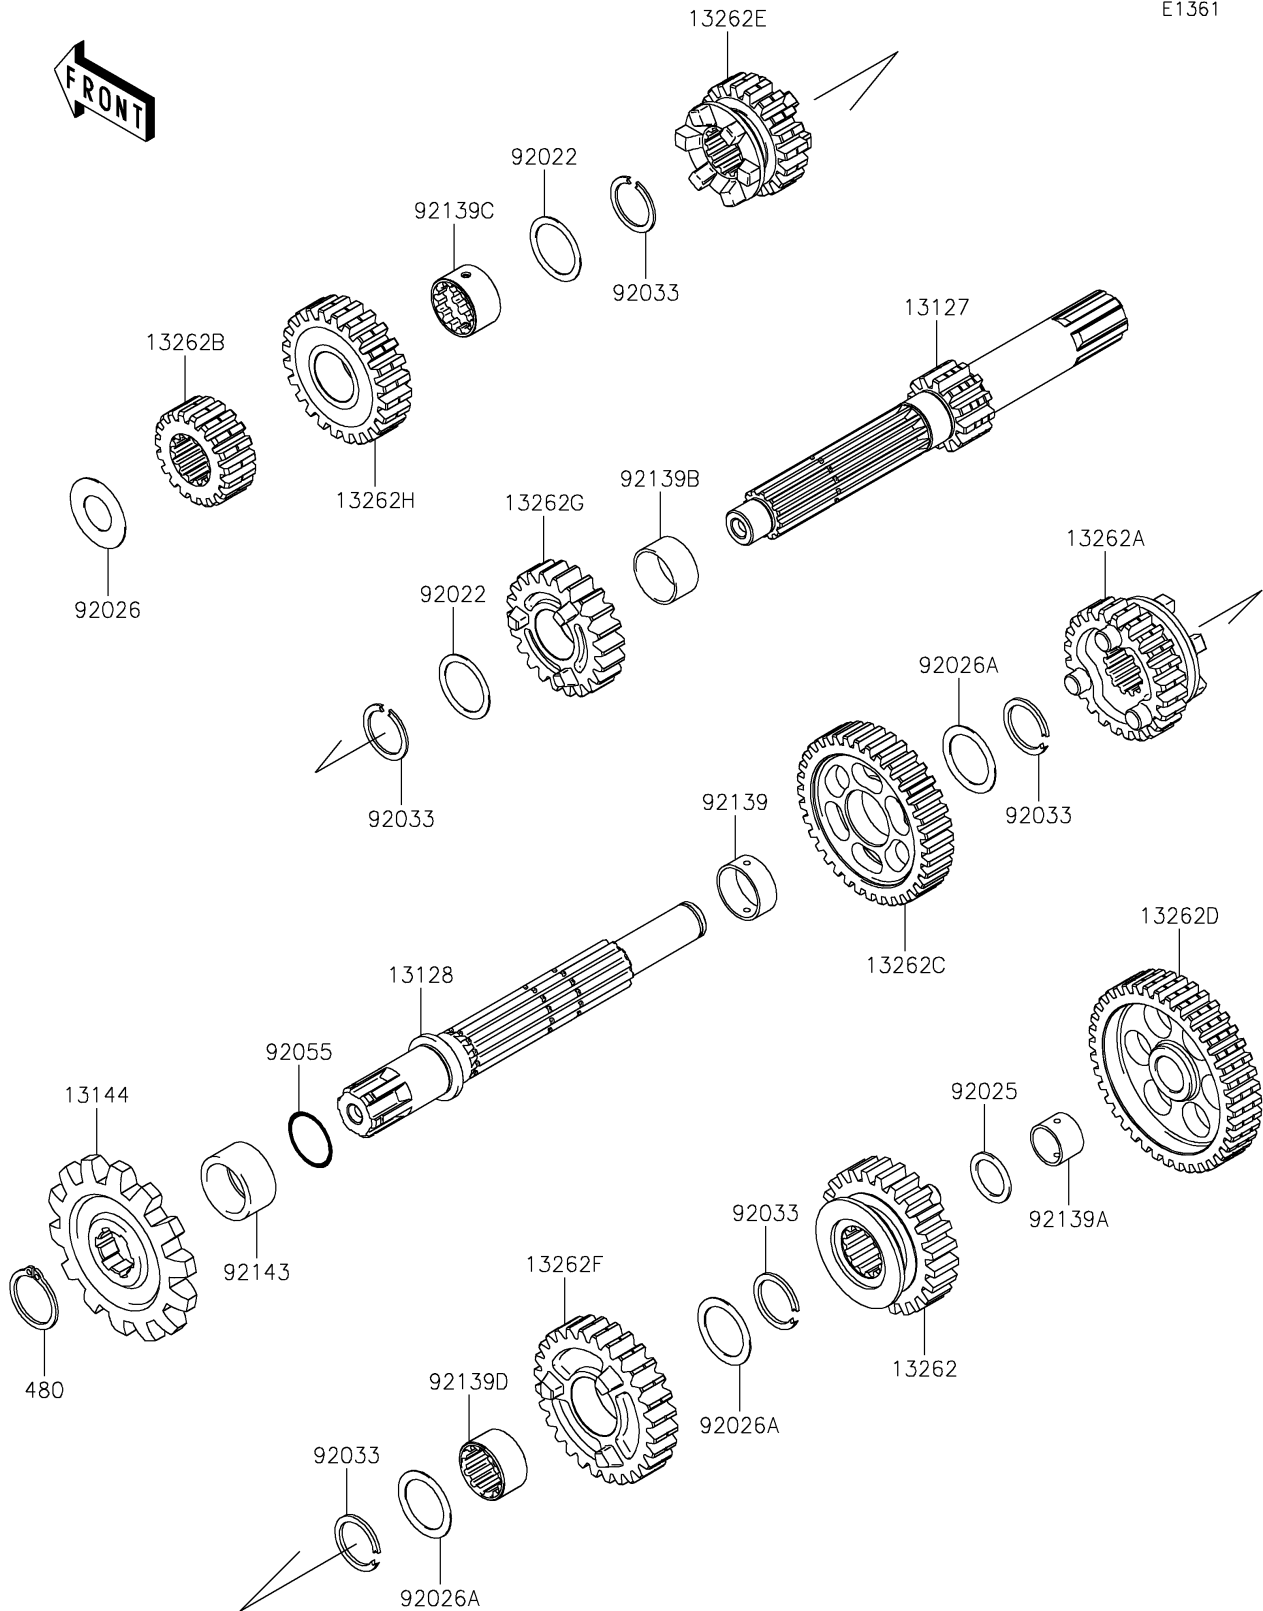

2020 KLX[®]140L

PARTS DIAGRAM

Transmission

E1361

2020 KLX[®]140L

PARTS LIST

Transmission

Kawasaki

Let the Good Times Roll[®]

ITEM NAME

PART NUMBER

QUANTITY
