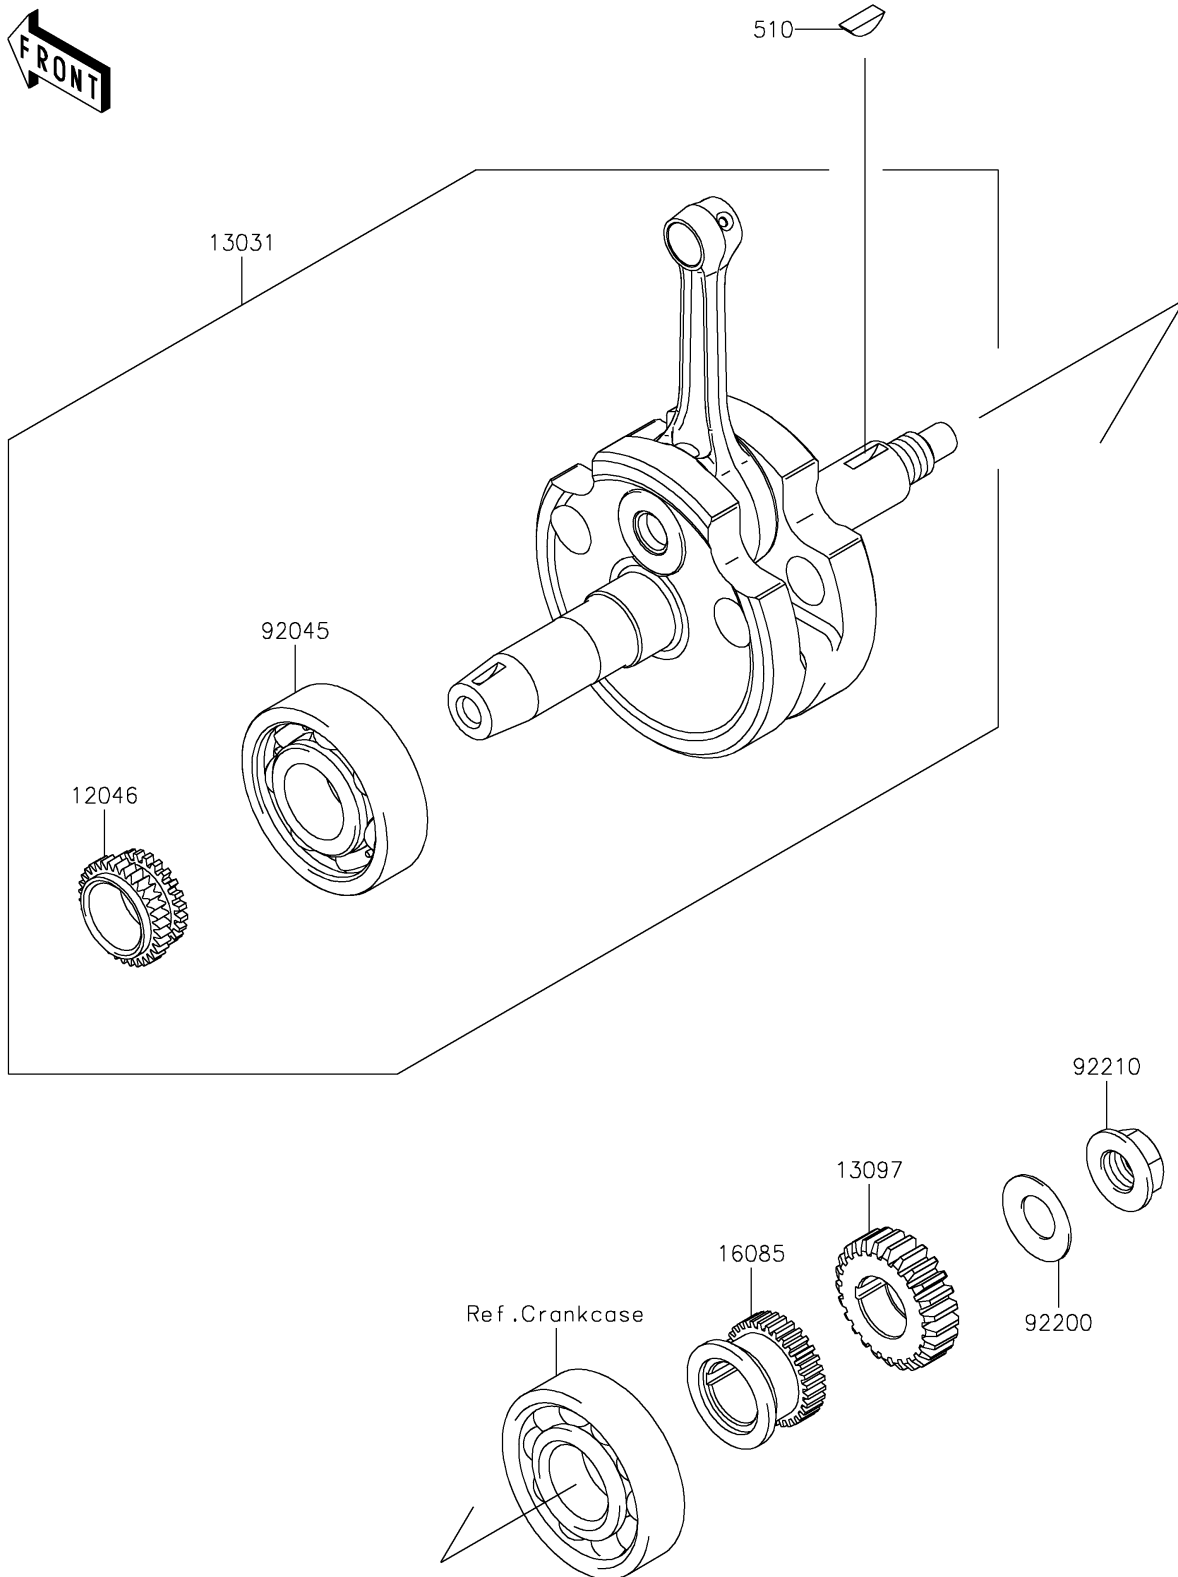

2019 KLX[®]140L

PARTS DIAGRAM

Crankshaft

E1321

2019 KLX[®]140L

PARTS LIST

Crankshaft

Kawasaki

Let the Good Times Roll[®]

ITEM NAME

PART NUMBER

QUANTITY
