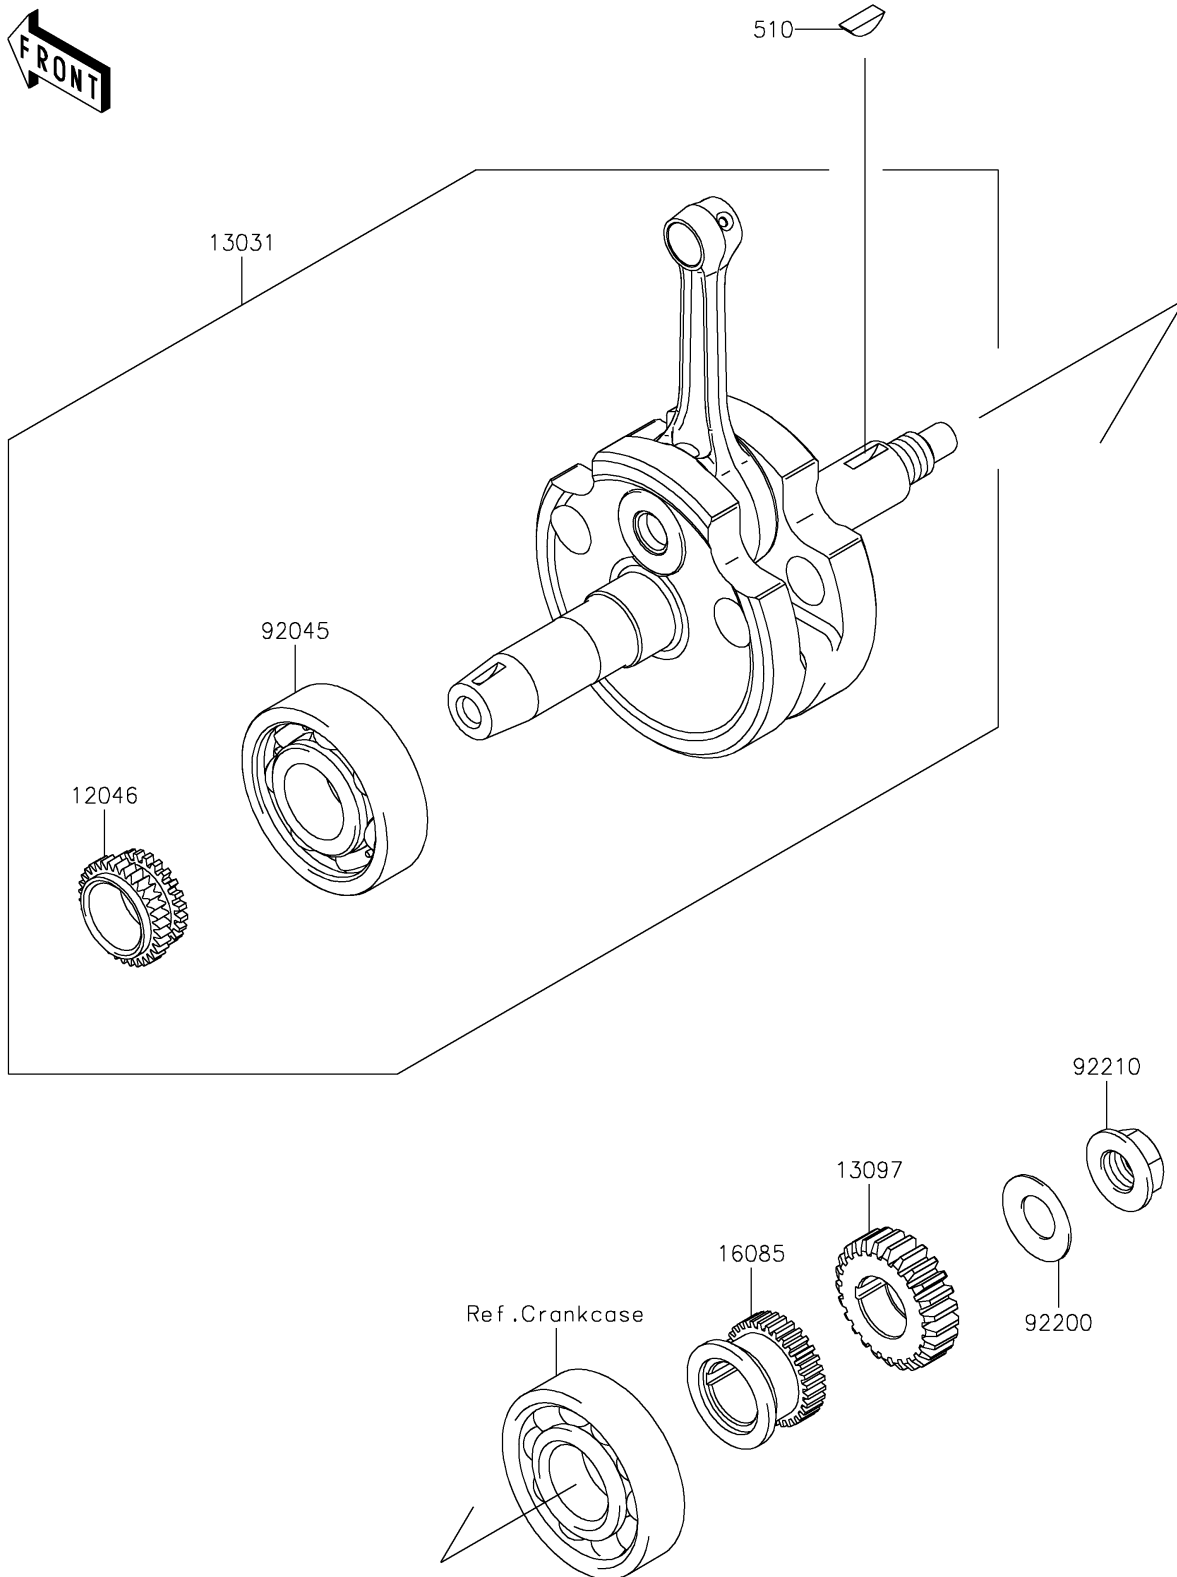

2017 KLX[®]140L

PARTS DIAGRAM

Crankshaft

E1321

2017 KLX[®]140L

PARTS LIST

Crankshaft

Kawasaki

Let the Good Times Roll[®]

ITEM NAME

PART NUMBER

QUANTITY
