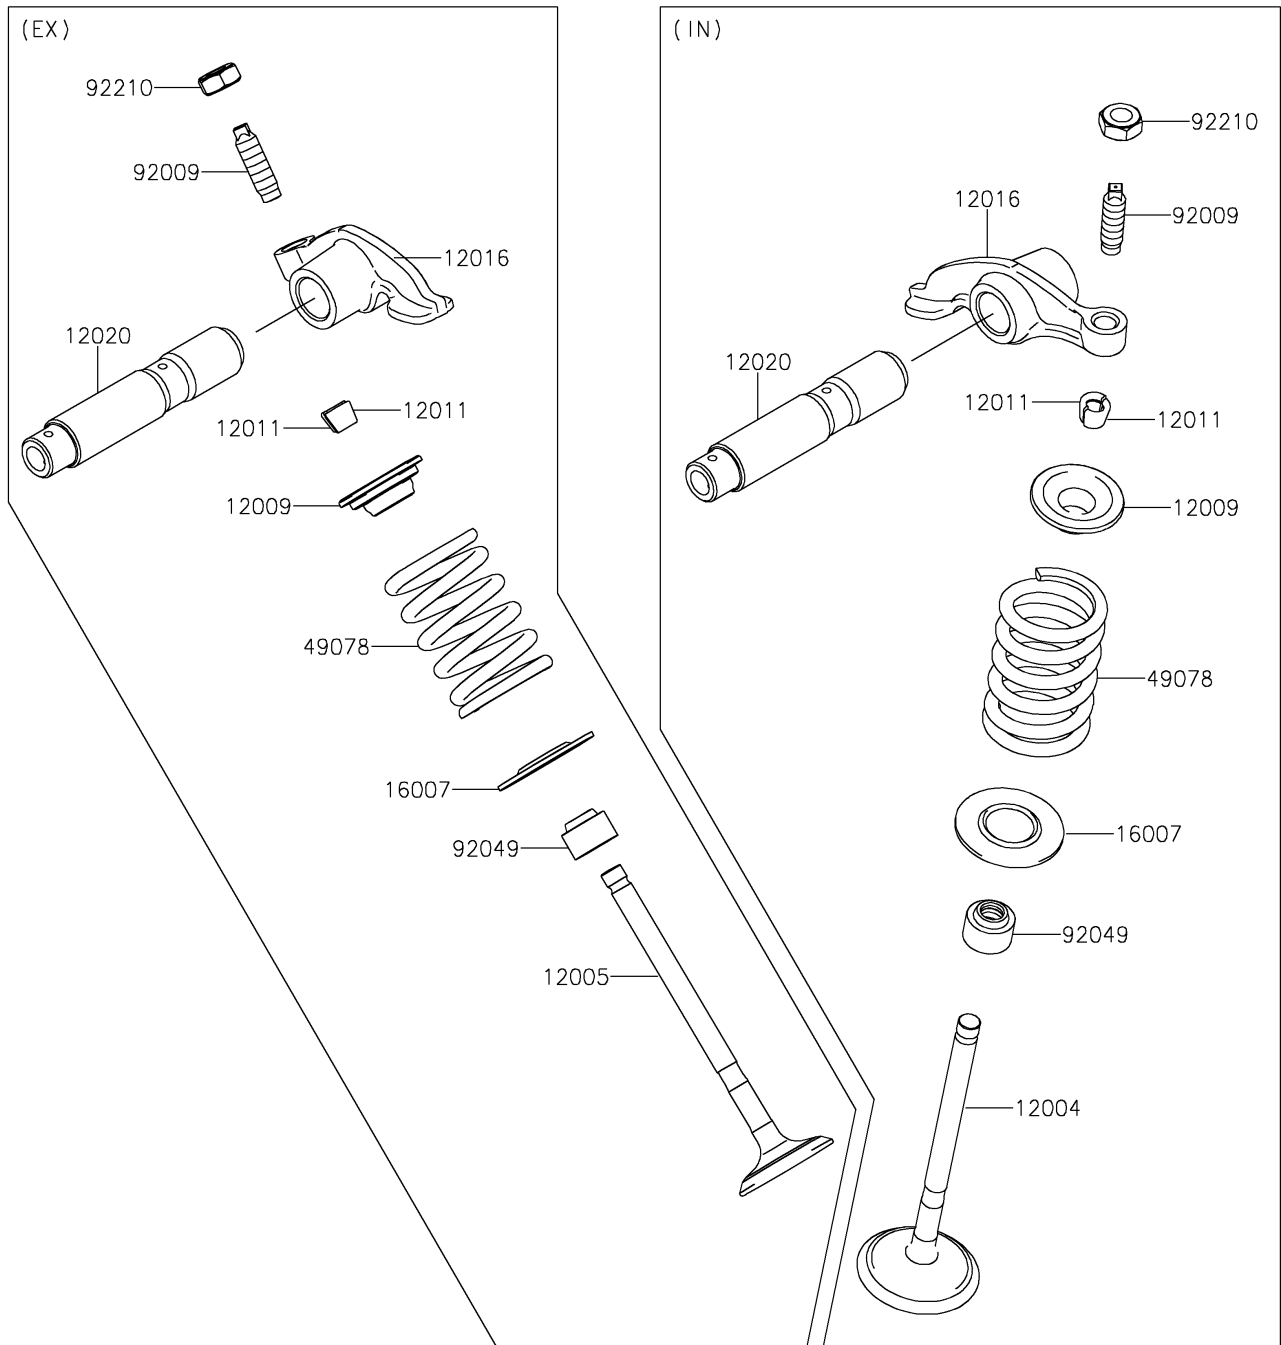

2019 KLX[®]140L

PARTS DIAGRAM

Valve(s)

E1210

2019 KLX[®]140L

PARTS LIST

Valve(s)

ITEM NAME

PART NUMBER

QUANTITY
