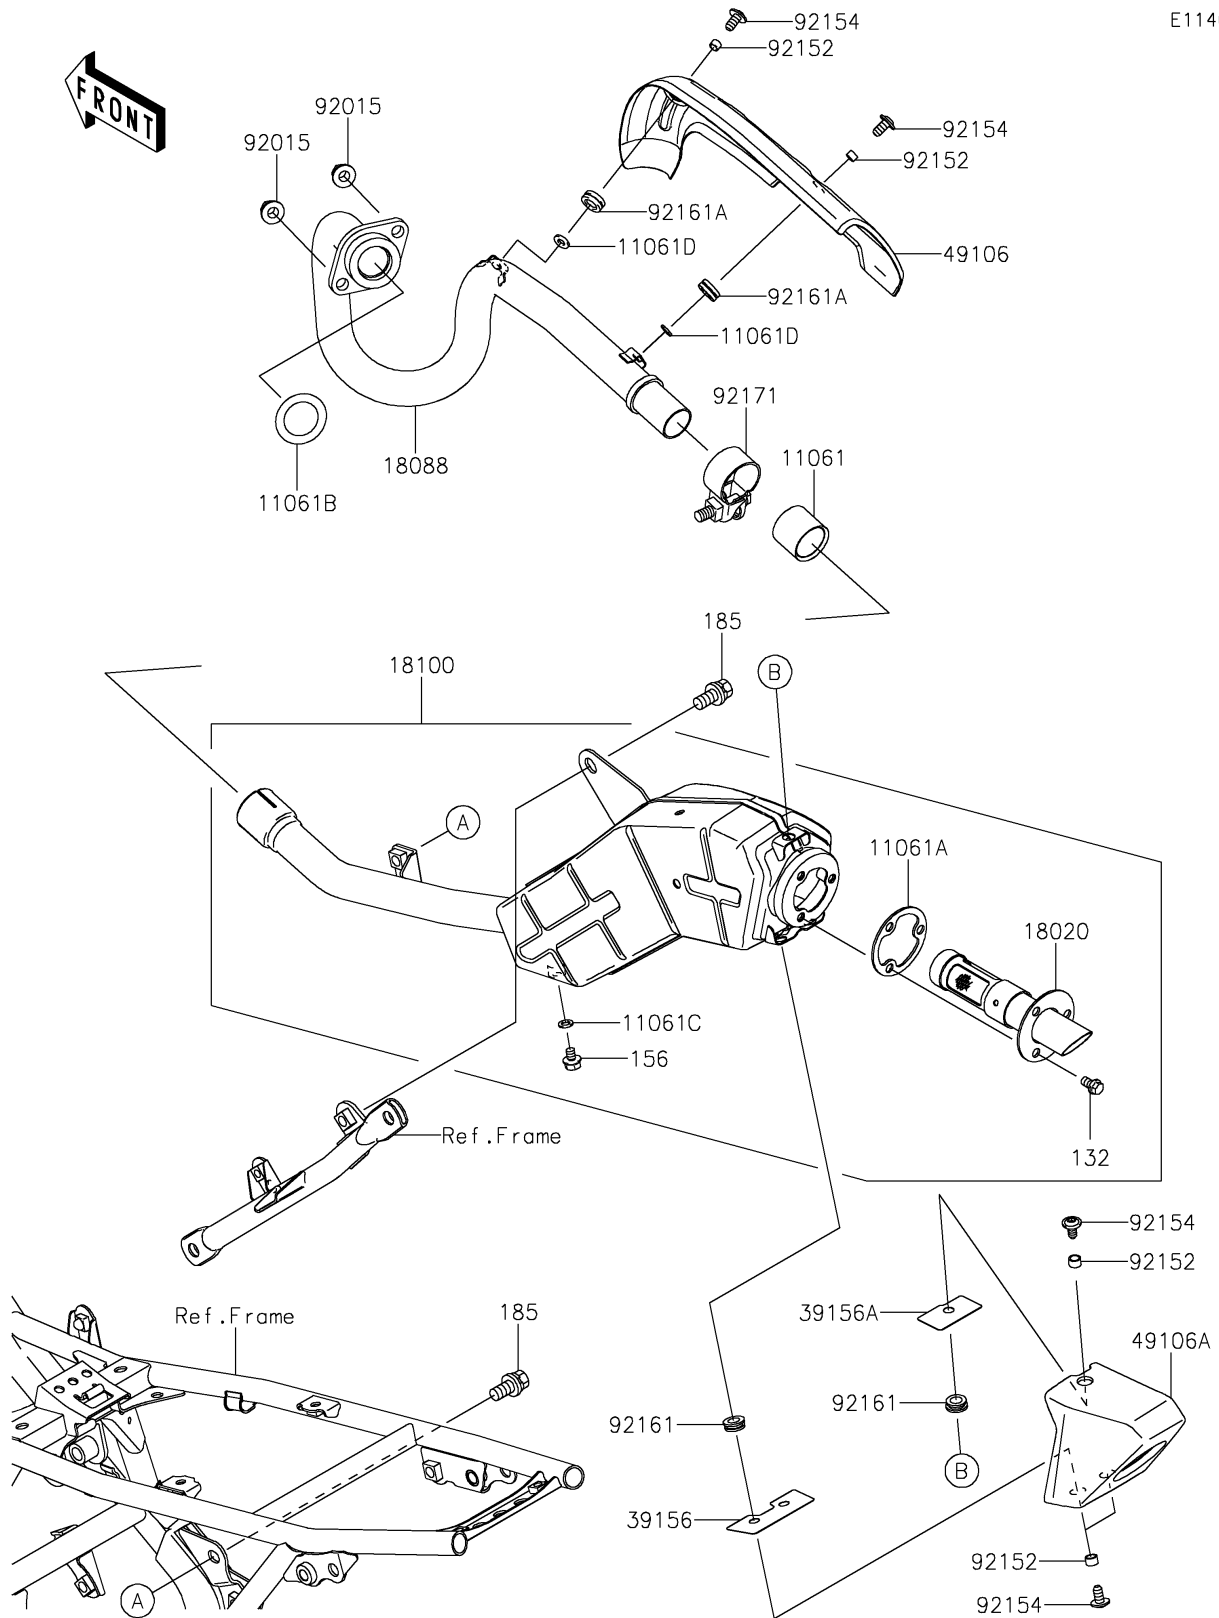

2019 KLX[®]140L

PARTS DIAGRAM

Muffler(s)

E1140

2019 KLX[®]140L

PARTS LIST

Muffler(s)

Kawasaki

Let the Good Times Roll[®]

ITEM NAME

PART NUMBER

QUANTITY
