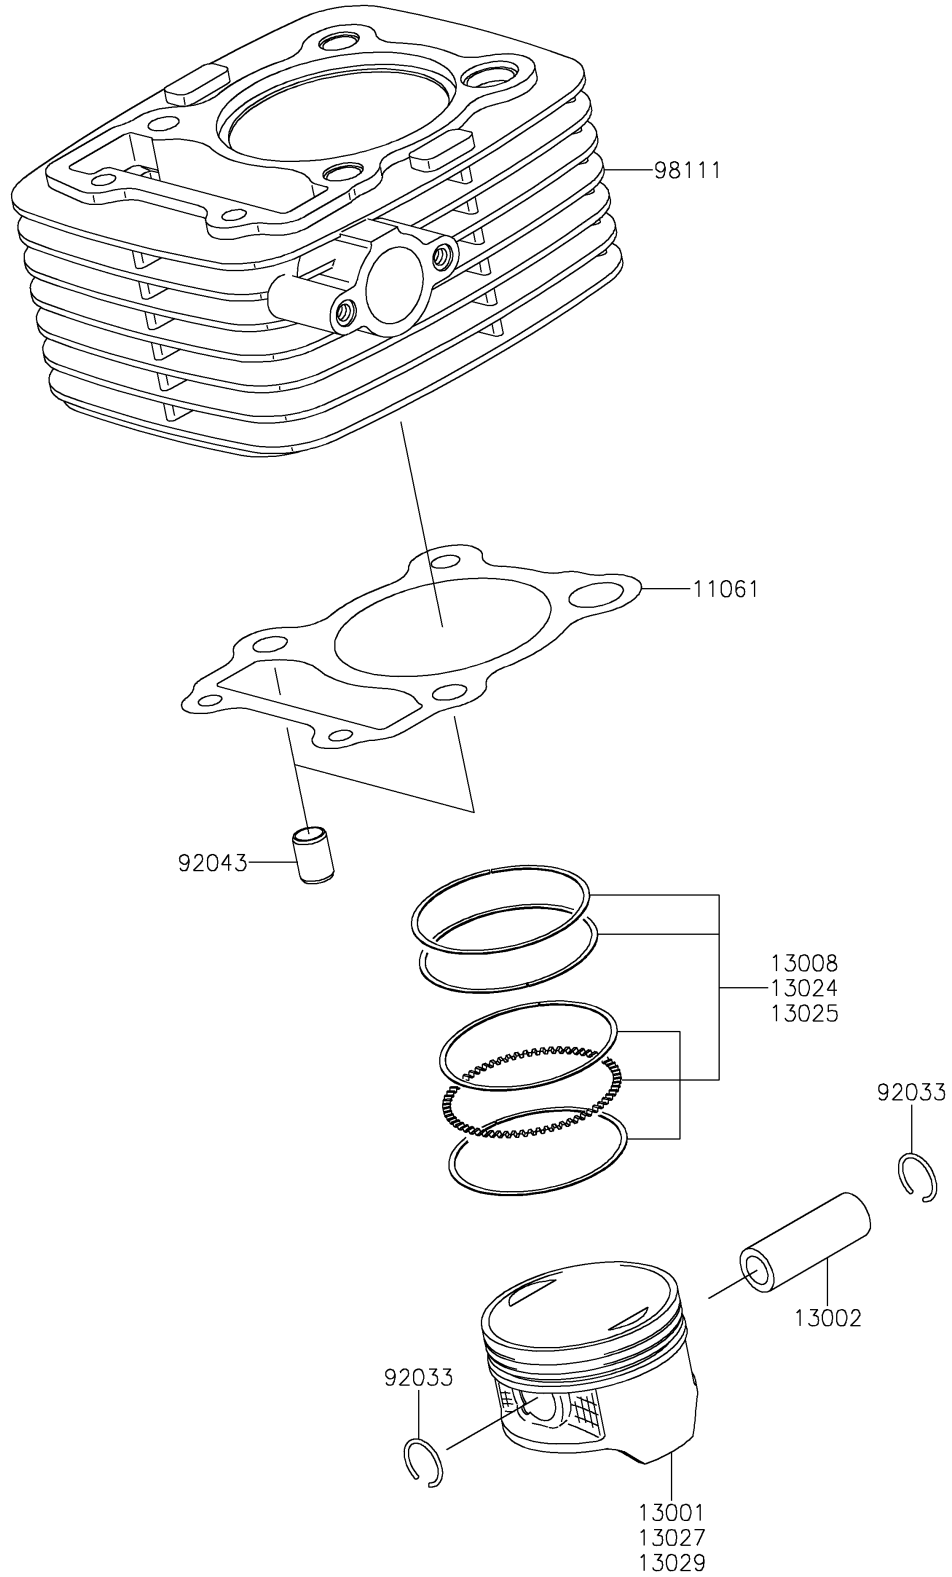

2017 KLX[®]140L

PARTS DIAGRAM

Cylinder/Piston(s)

E1120

2017 KLX[®]140L

PARTS LIST

Cylinder/Piston(s)

Kawasaki

Let the Good Times Roll[®]

ITEM NAME

PART NUMBER

QUANTITY
