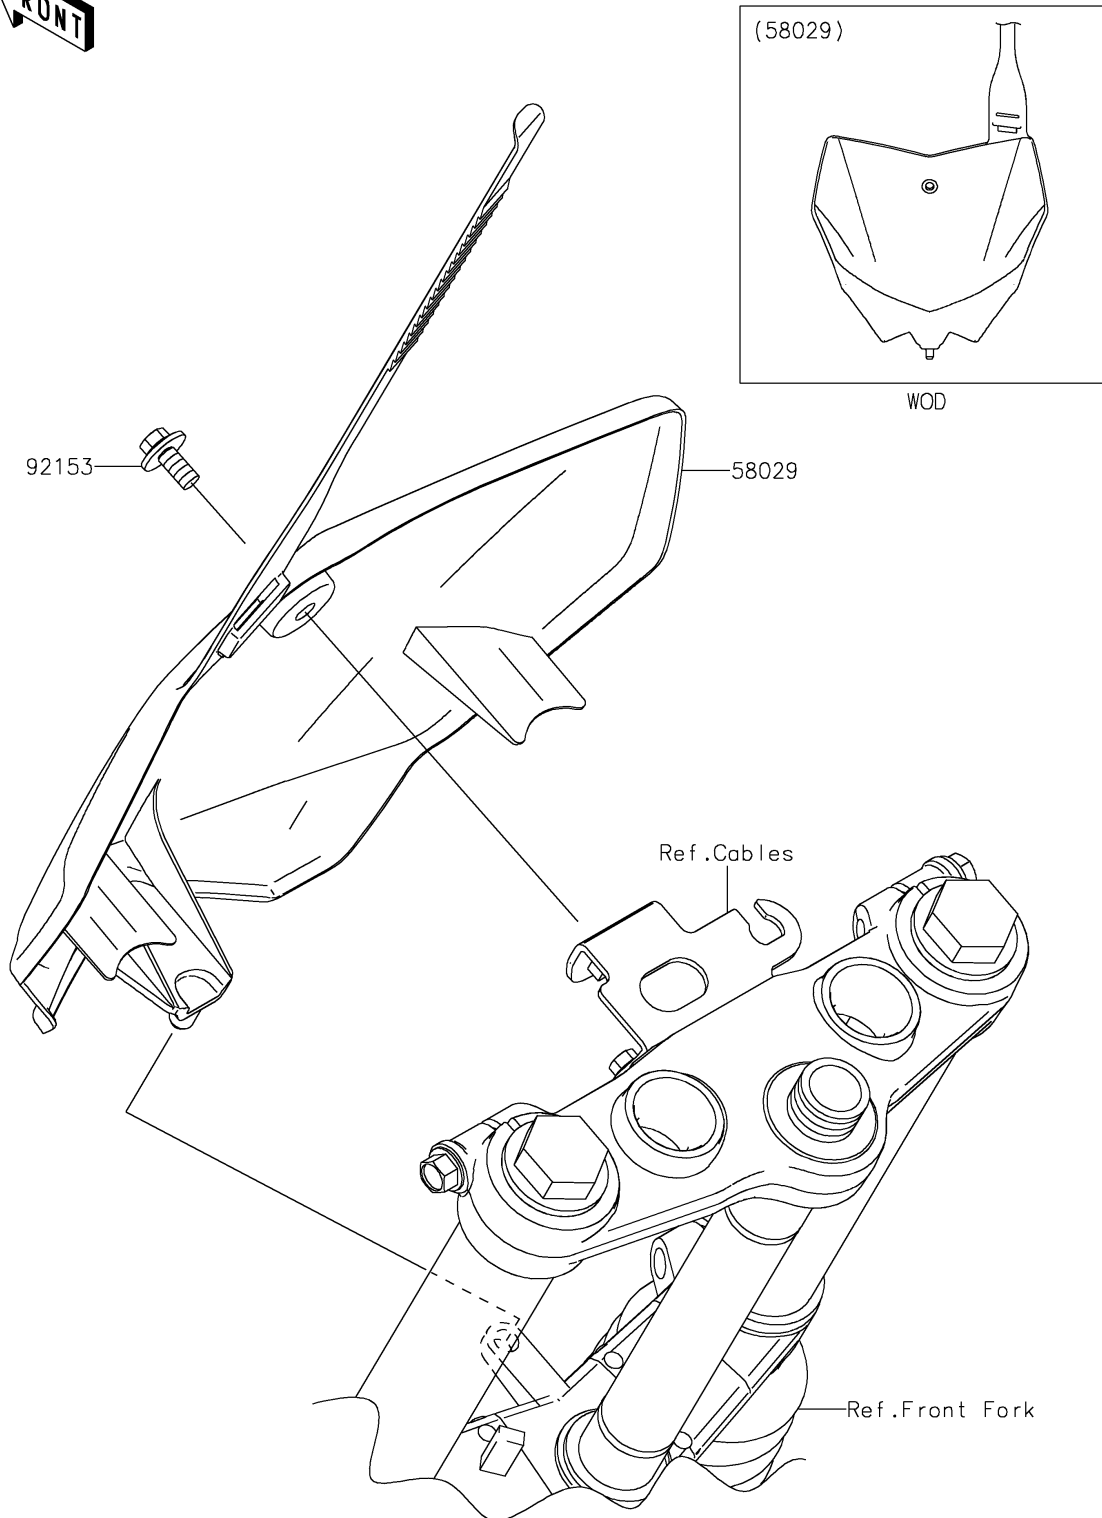

2020 KLX[®]140

PARTS DIAGRAM

Accessory

F2910

2020 KLX[®]140

PARTS LIST

Accessory

ITEM NAME	PART NUMBER	QUANTITY
PLATE-NUMBER,B.WHITE (Ref # 58029)	58029-0005-266	1
BOLT,FLANGED,6X14 (Ref # 92153)	92153-0936	1