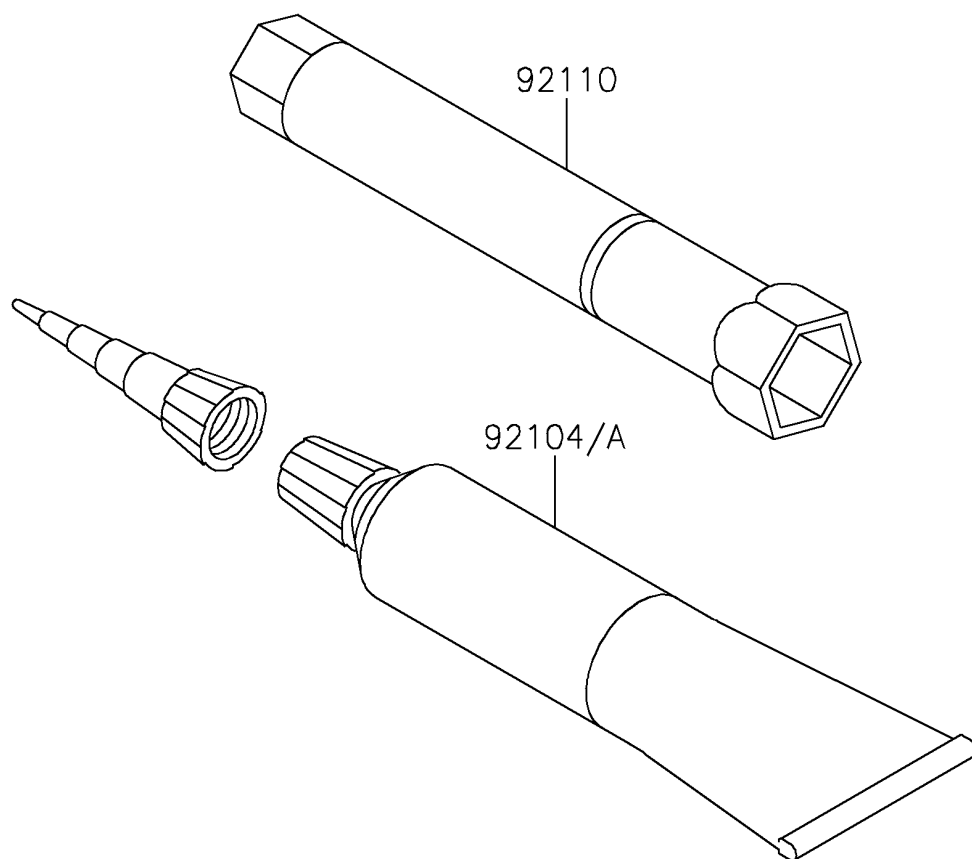

2020 KLX[®]140

PARTS DIAGRAM

Owner's Tools

F2810

2020 KLX[®]140

PARTS LIST

Owner's Tools

ITEM NAME	PART NUMBER	QUANTITY
GASKET-LIQUID,TB1211F,CLEAR (Ref # 92104)	92104-0004	1
GASKET-LIQUID,TB1216B,BLACK (Ref # 92104A)	92104-1064	1
TOOL-WRENCH,BOX,16MM (Ref # 92110)	92110-1206	1