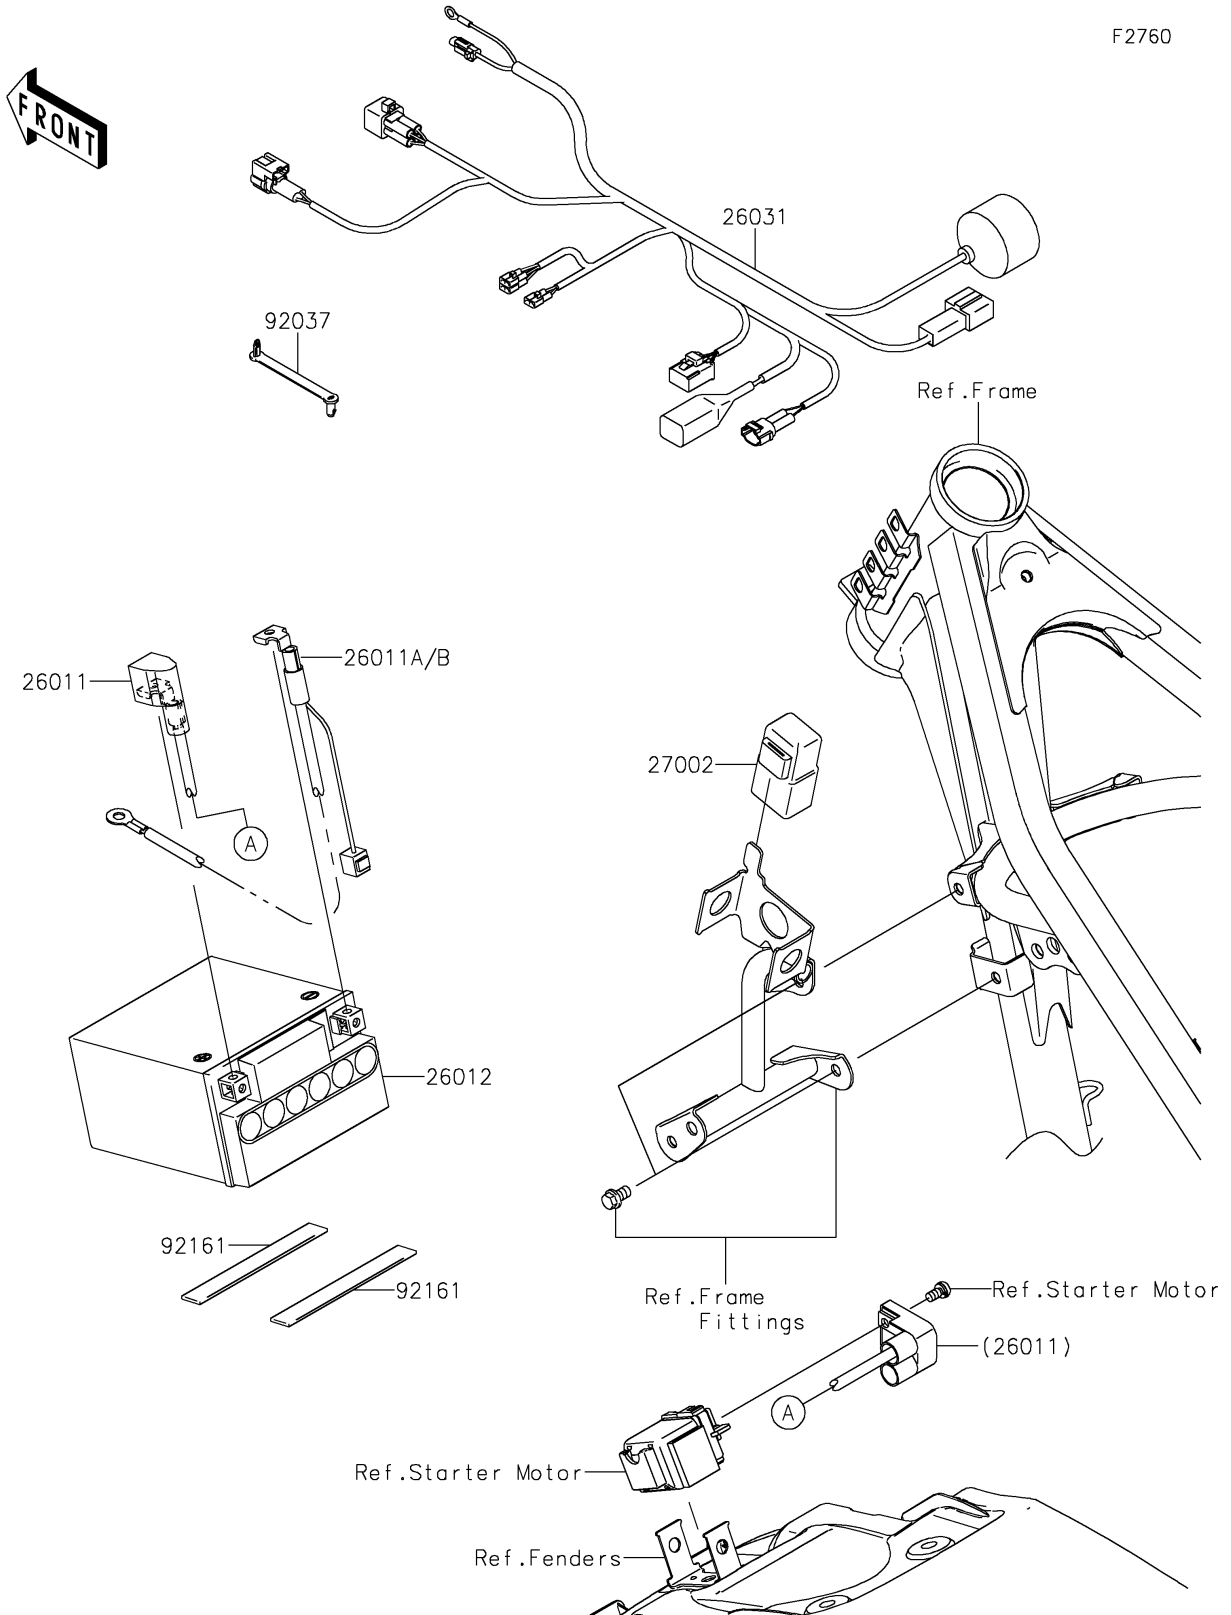

2019 KLX[®]140

PARTS DIAGRAM

Chassis Electrical Equipment

2019 KLX[®]140

PARTS LIST

Chassis Electrical Equipment

ITEM NAME

PART NUMBER

QUANTITY
