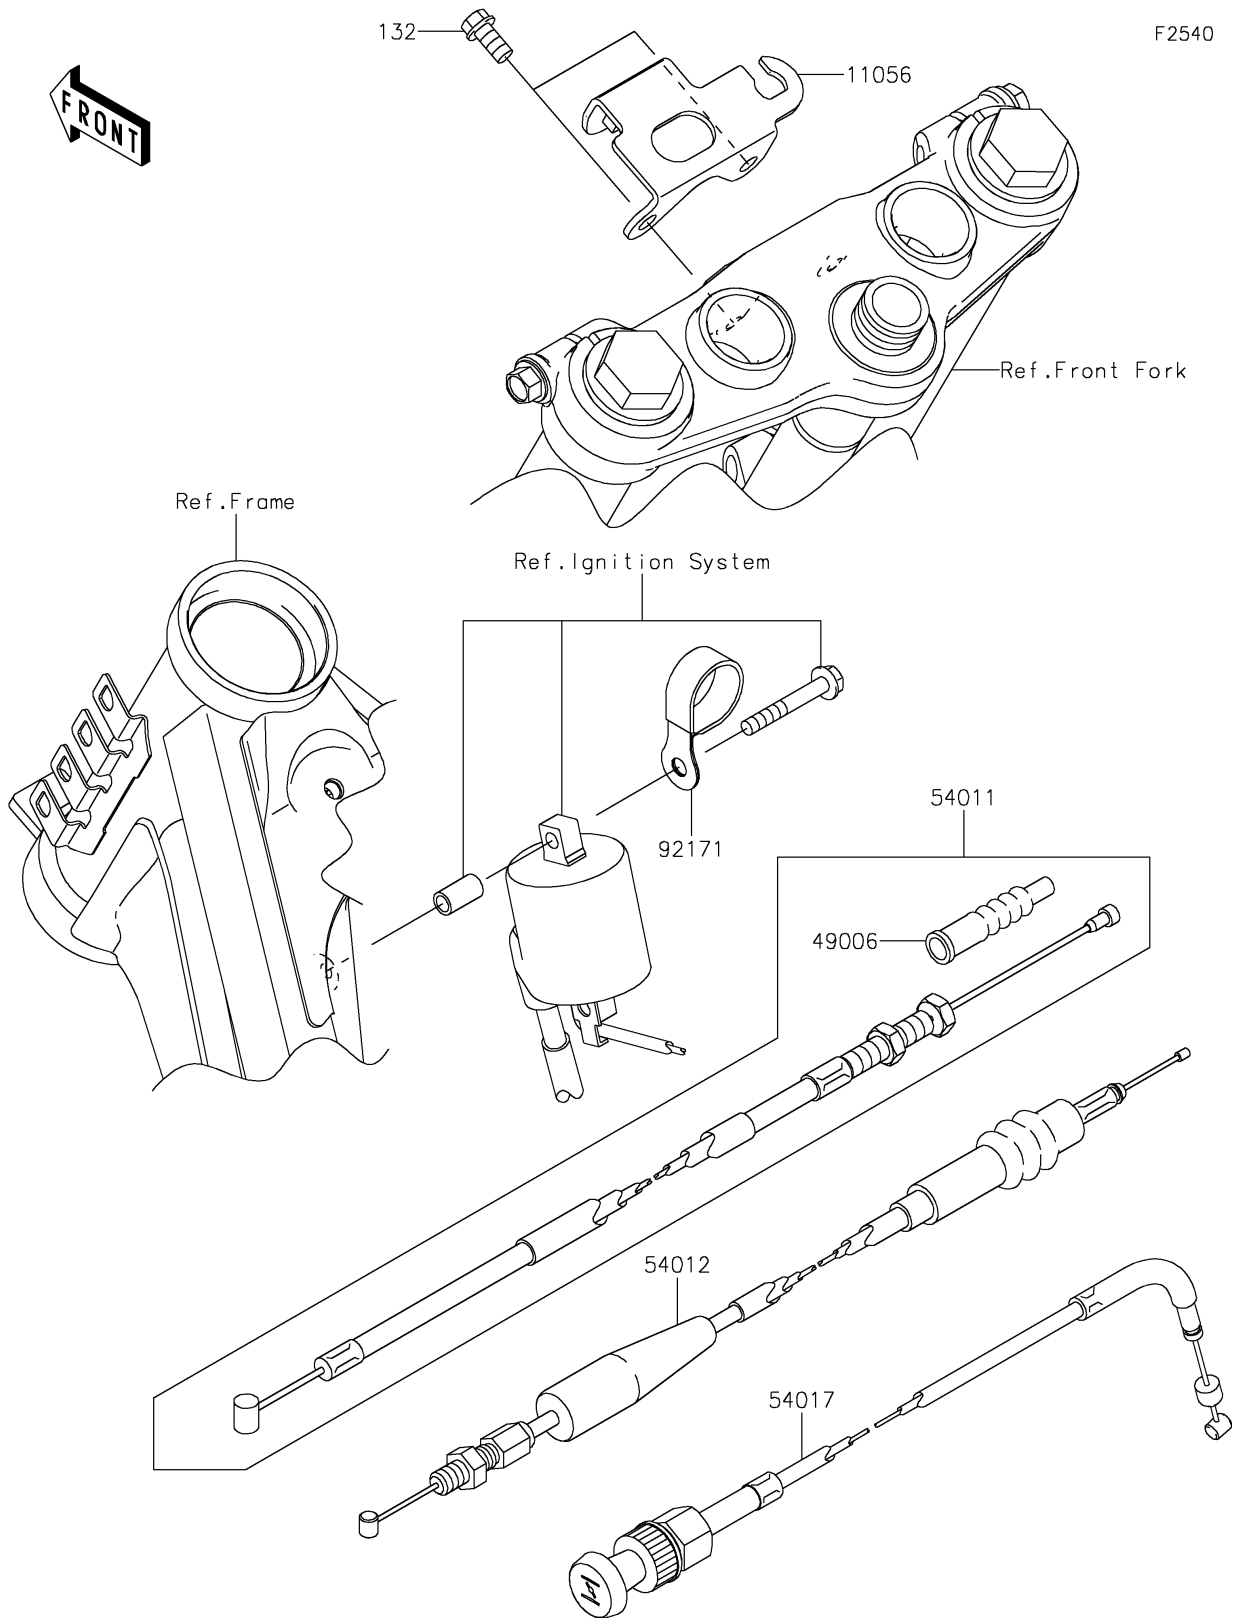

2020 KLX[®]140

PARTS DIAGRAM

Cables

2020 KLX[®]140

PARTS LIST

Cables

ITEM NAME	PART NUMBER	QUANTITY
BRACKET,NUMBER PLATE (Ref # 11056)	11056-0386	1
BOLT-FLANGED-SMALL,6X12 (Ref # 132)	132BA0612	2
BOOT,CLUTCH CABLE (Ref # 49006)	49006-8001	1
CABLE-CLUTCH (Ref # 54011)	54011-0573	1
CABLE-THROTTLE (Ref # 54012)	54012-0212	1
CABLE-STARTER (Ref # 54017)	54017-0038	1
CLAMP (Ref # 92171)	92171-1279	1