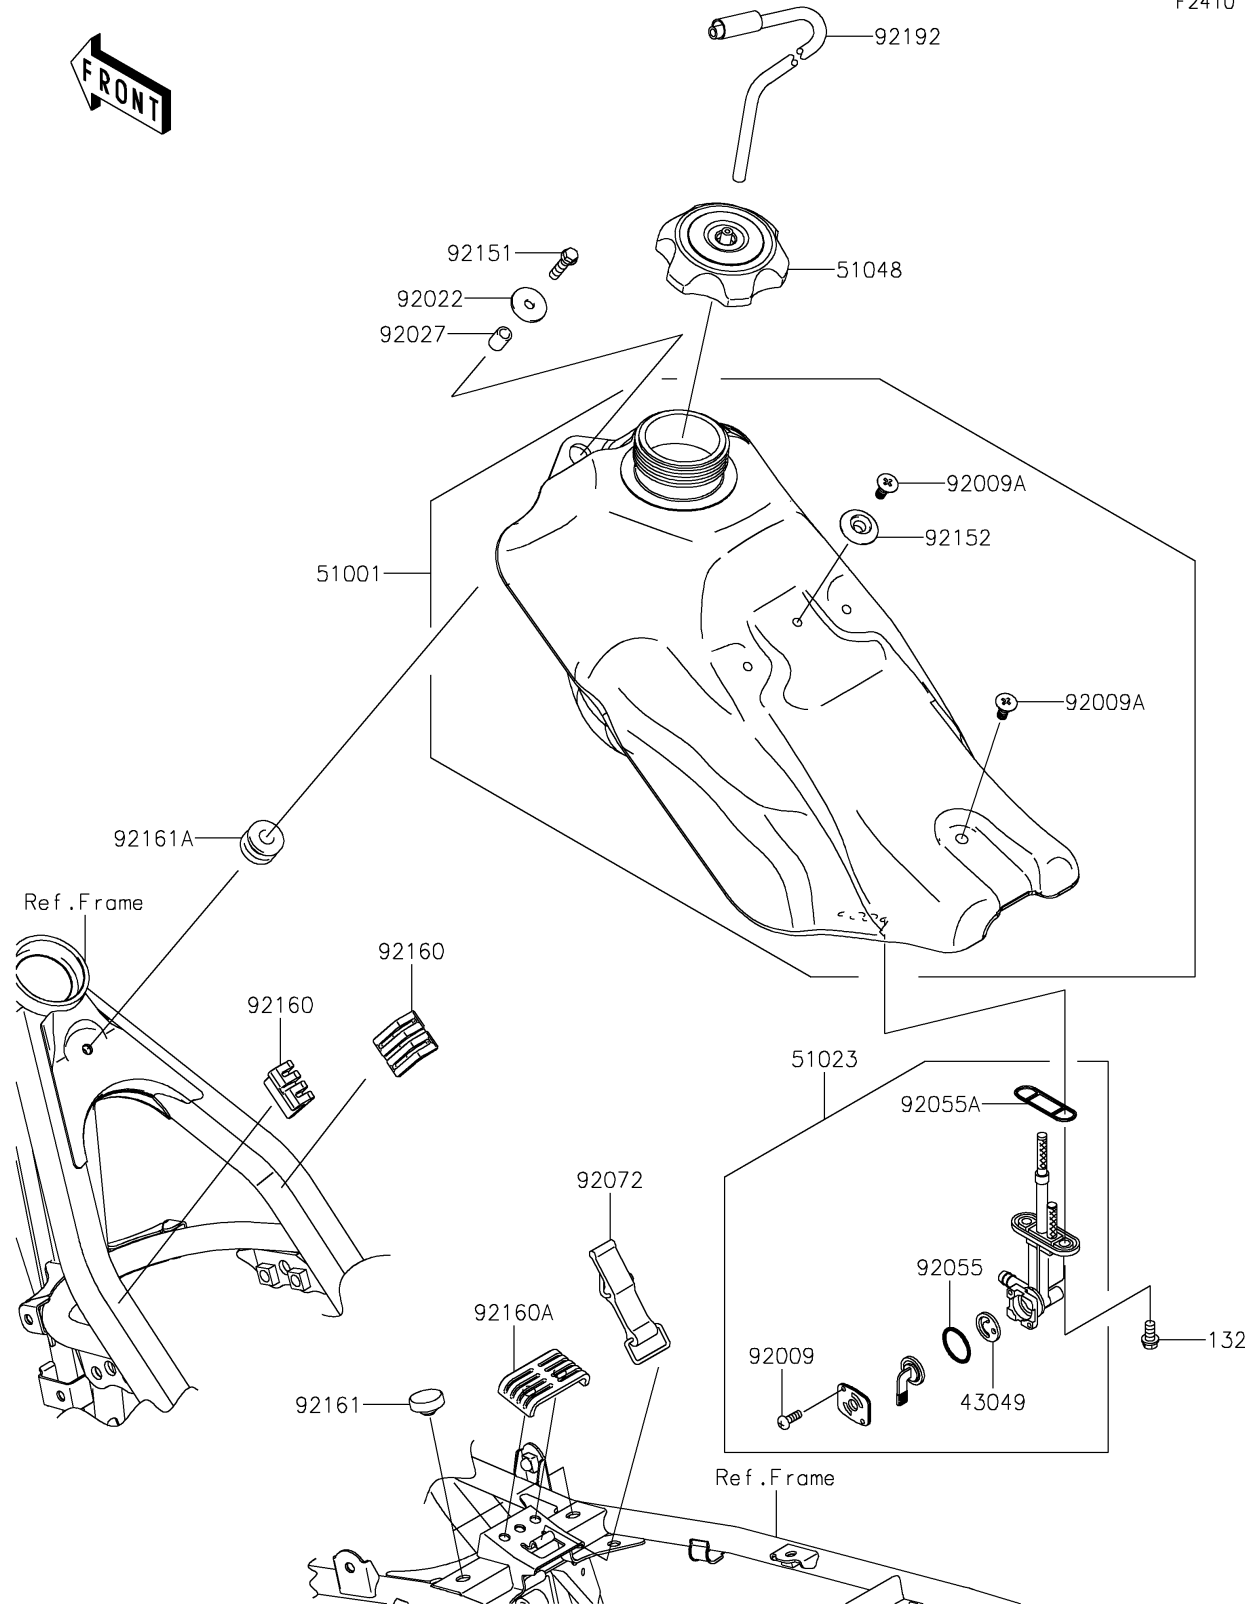

2020 KLX[®]140

PARTS DIAGRAM

Fuel Tank

F2410

2020 KLX[®]140

PARTS LIST

Fuel Tank

ITEM NAME	PART NUMBER	QUANTITY
BOLT-FLANGED-SMALL,6X12 (Ref # 132)	132BA0612	2
PACKING,VALVE (Ref # 43049)	43049-1102	1
TANK-COMP-FUEL (Ref # 51001)	51001-0847	1
TAP-ASSY,FUEL (Ref # 51023)	51023-0030	1
CAP-ASSY-TANK,FUEL (Ref # 51048)	51048-0009	1
SCREW,3X5 (Ref # 92009)	92009-1123	2
SCREW,6MM (Ref # 92009A)	92009-1971	2
WASHER,6.5X24X2 (Ref # 92022)	92022-1690	1
COLLAR,6.8X10X14 (Ref # 92027)	92027-1966	1
RING-O,FUEL TAP LEVER (Ref # 92055)	92055-1111	1
RING-O,FUEL TAP PACKING (Ref # 92055A)	92055-1112	1
BAND,FUEL TANK (Ref # 92072)	92072-0109	1
BOLT,FLANGED-SMALL,6X25 (Ref # 92151)	92151-1930	1
COLLAR (Ref # 92152)	92152-0569	1
DAMPER,FUEL TANK (Ref # 92160)	92160-1328	2
DAMPER,FUEL TANK,RR (Ref # 92160A)	92160-1397	1
DAMPER (Ref # 92161)	92161-0336	2
DAMPER (Ref # 92161A)	92161-1523	1
TUBE (Ref # 92192)	92192-0161	1