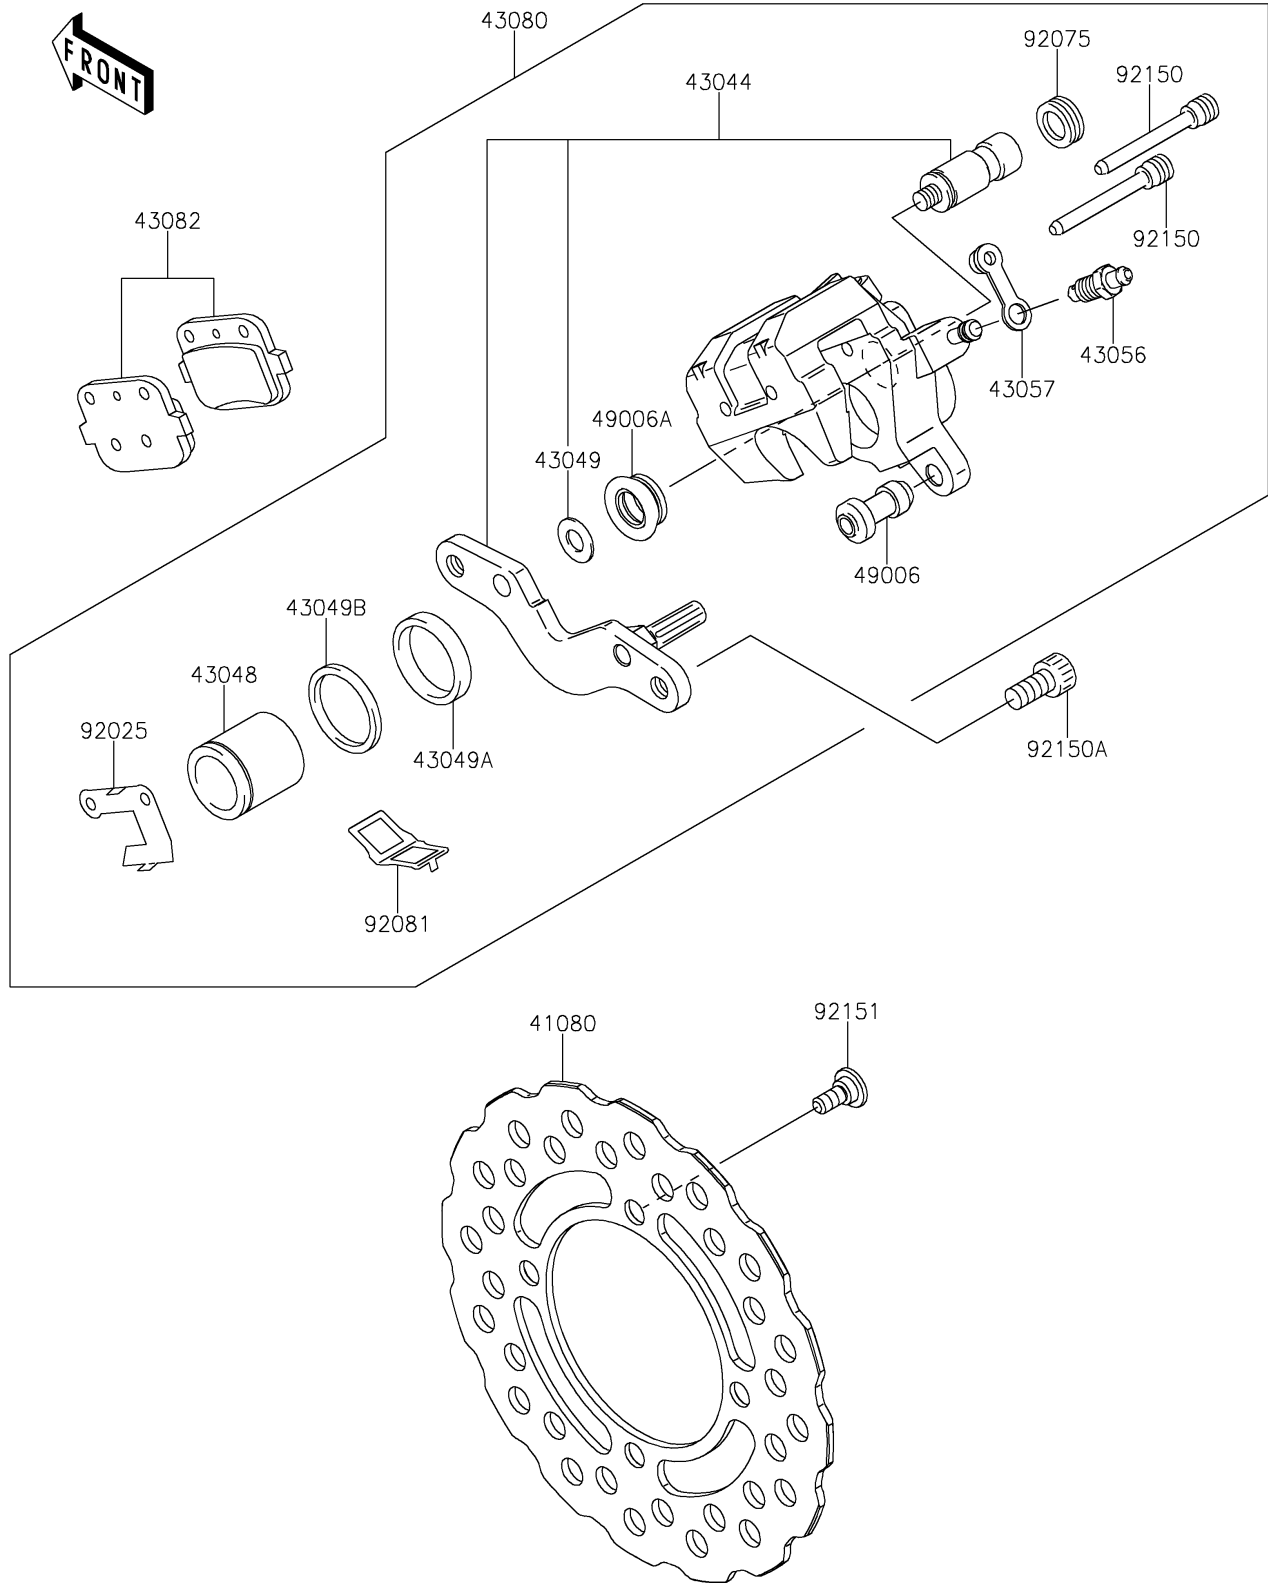

2020 KLX®140

PARTS DIAGRAM

Rear Brake

F2294