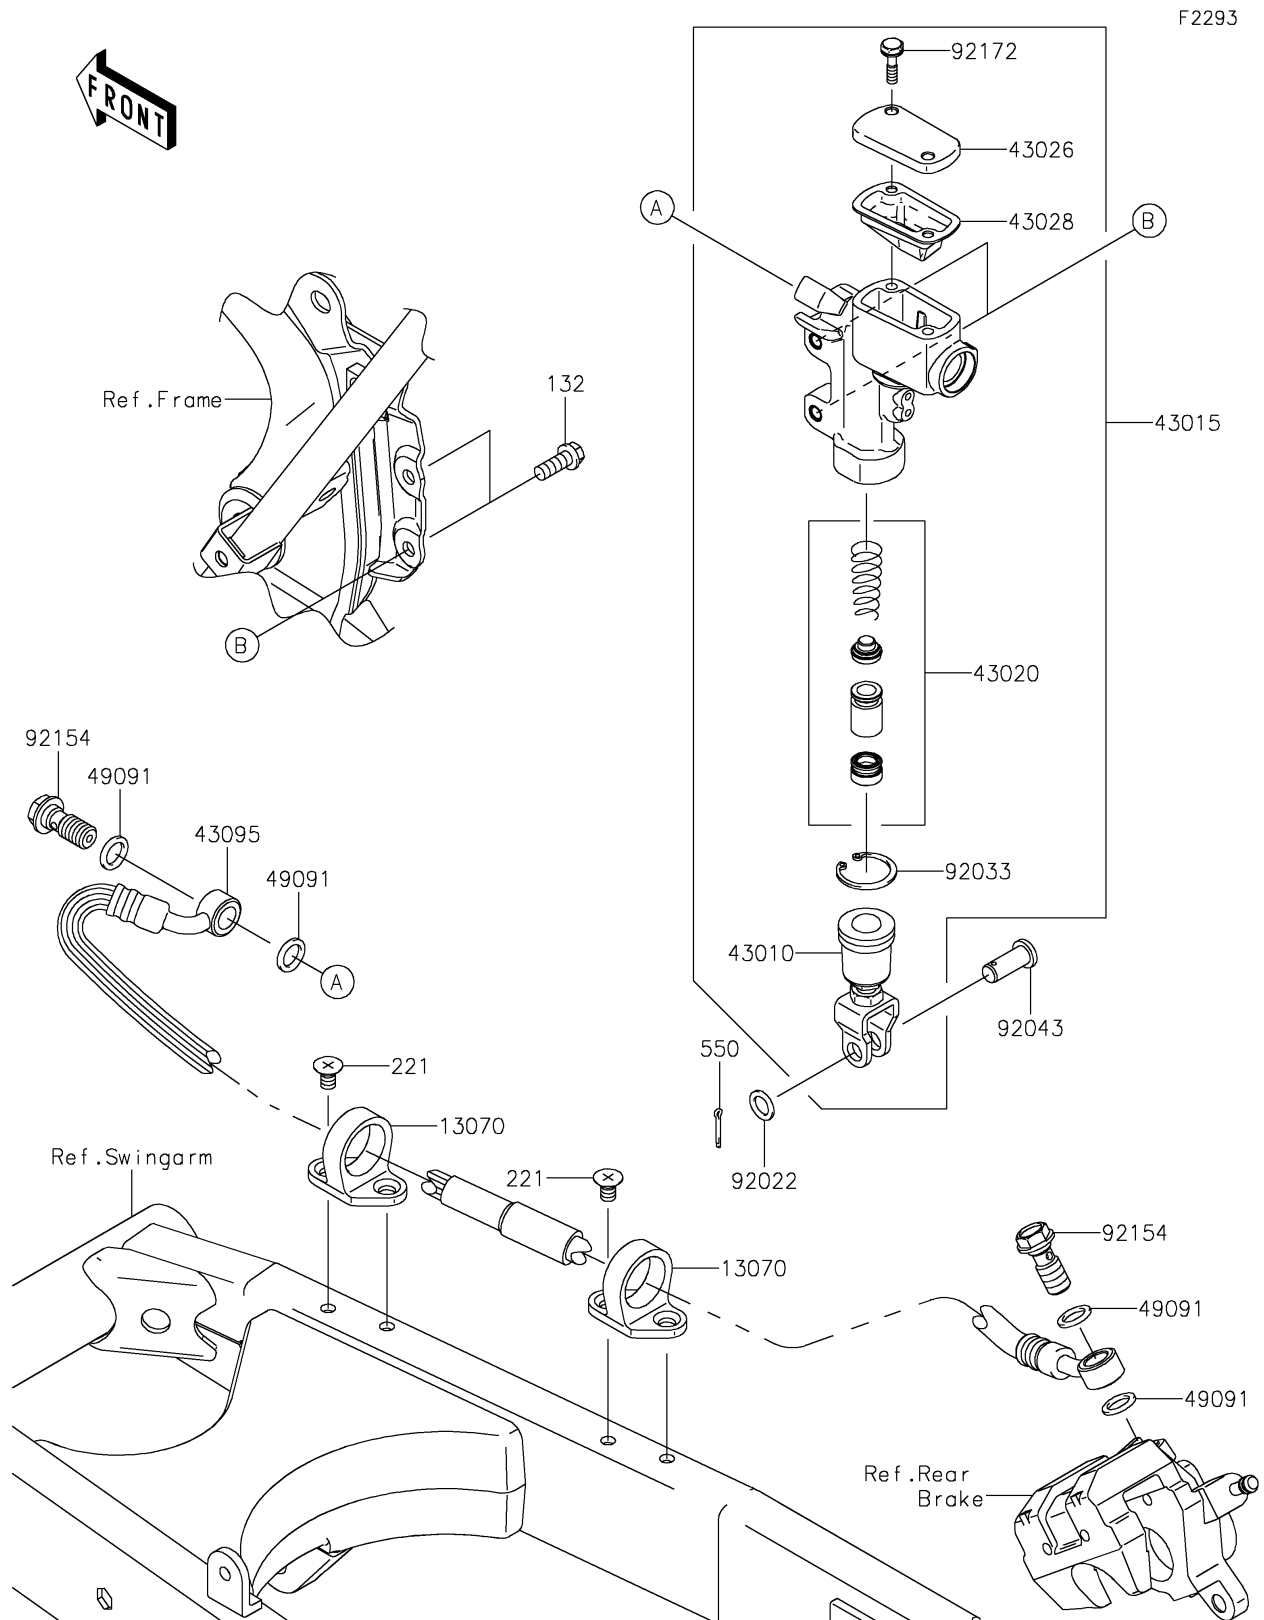

2019 KLX[®]140

PARTS DIAGRAM

Rear Master Cylinder

2019 KLX[®]140

PARTS LIST

Rear Master Cylinder

ITEM NAME

PART NUMBER

QUANTITY
