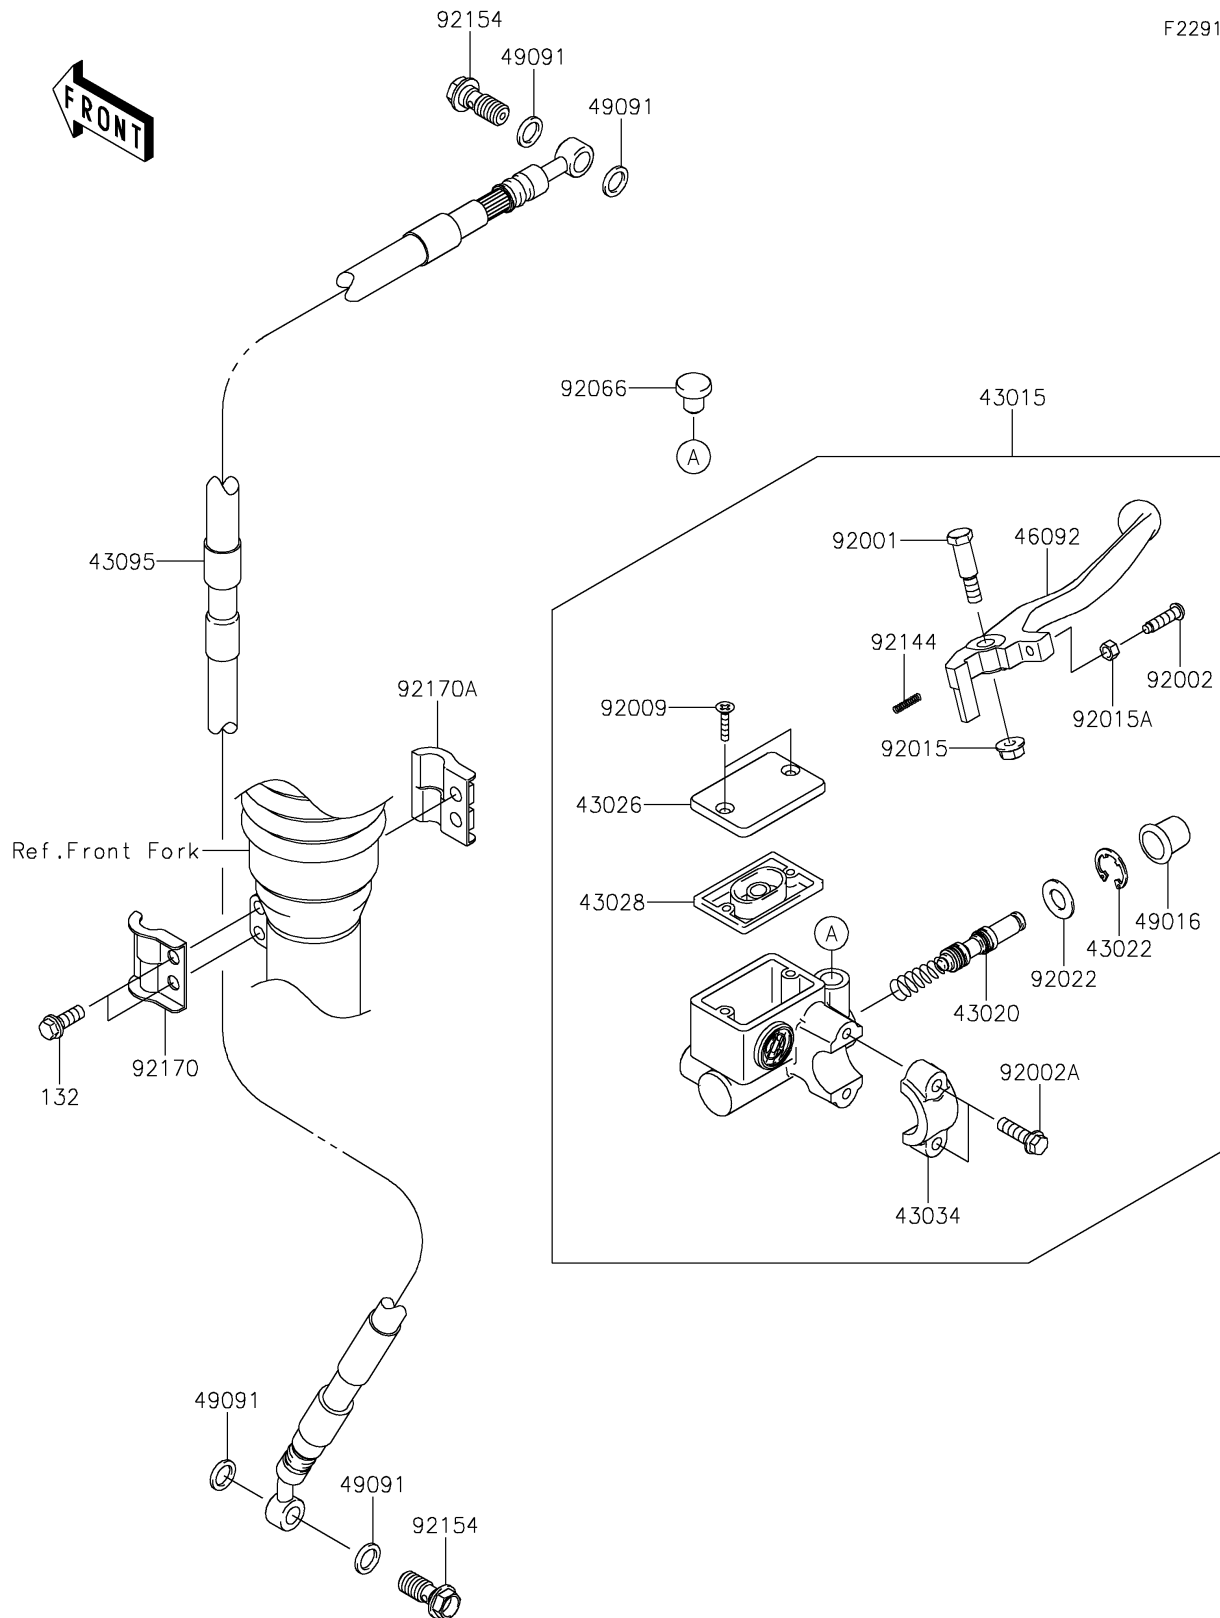

2019 KLX[®]140

PARTS DIAGRAM

Front Master Cylinder

F2291

2019 KLX[®]140

PARTS LIST

Front Master Cylinder

ITEM NAME

PART NUMBER

QUANTITY
