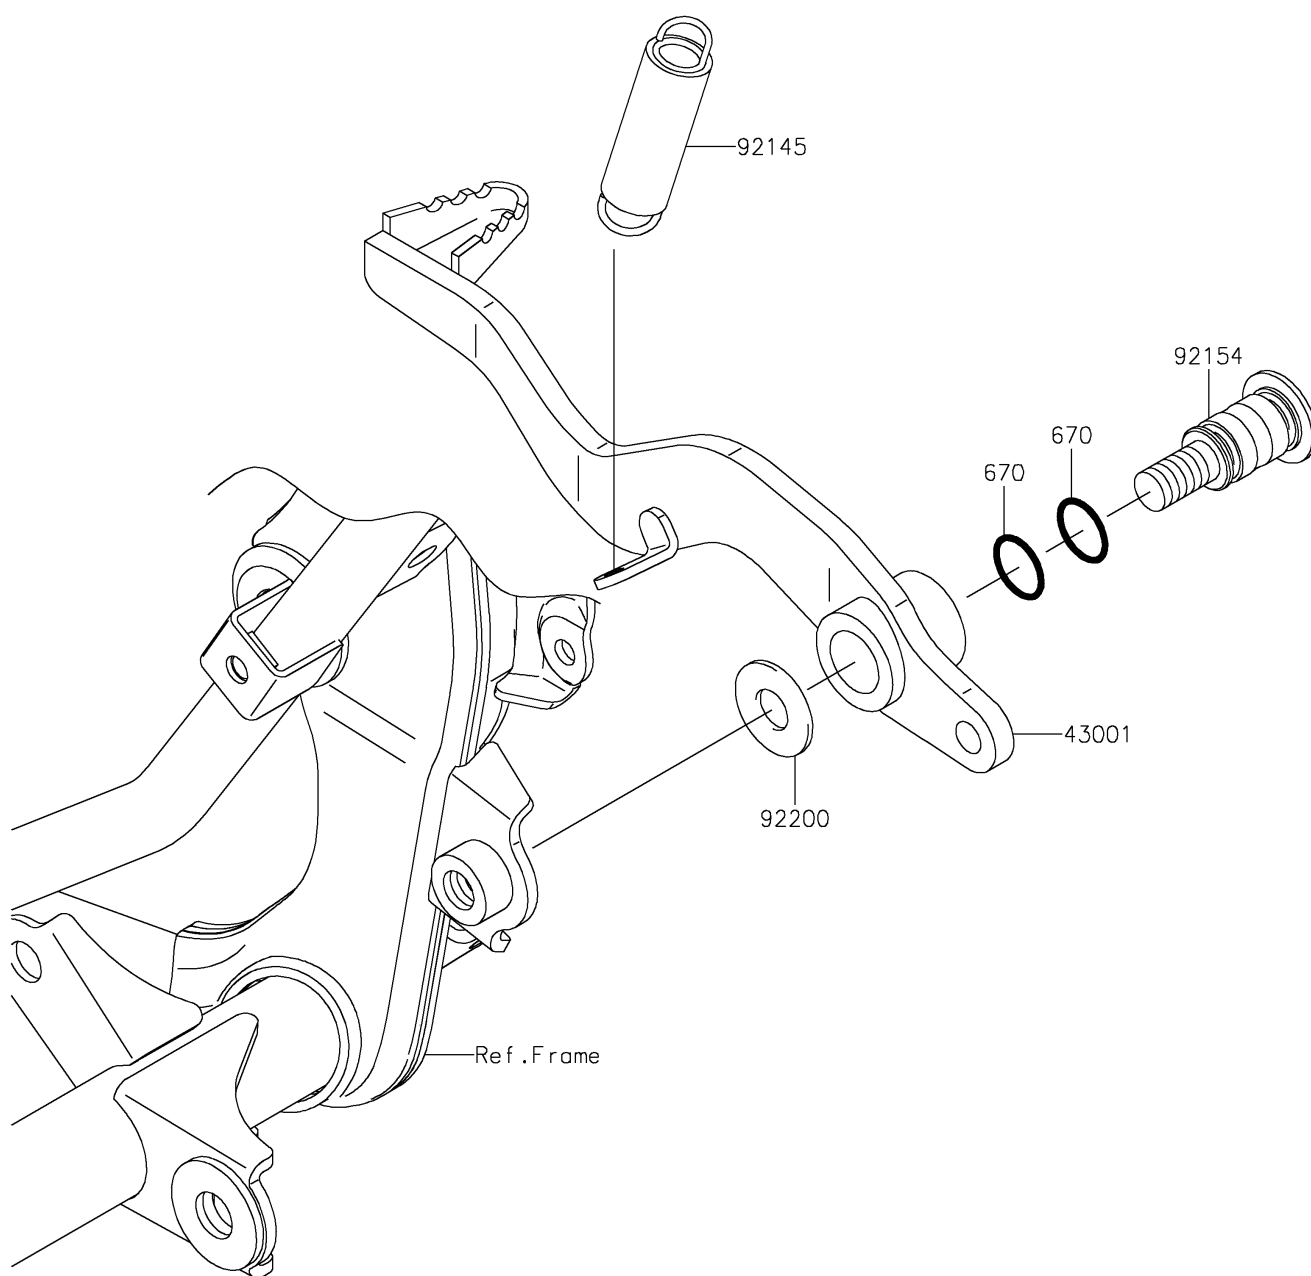

2019 KLX[®]140

PARTS DIAGRAM

Brake Pedal

F2260

2019 KLX[®]140

PARTS LIST

Brake Pedal

ITEM NAME

PART NUMBER

QUANTITY
