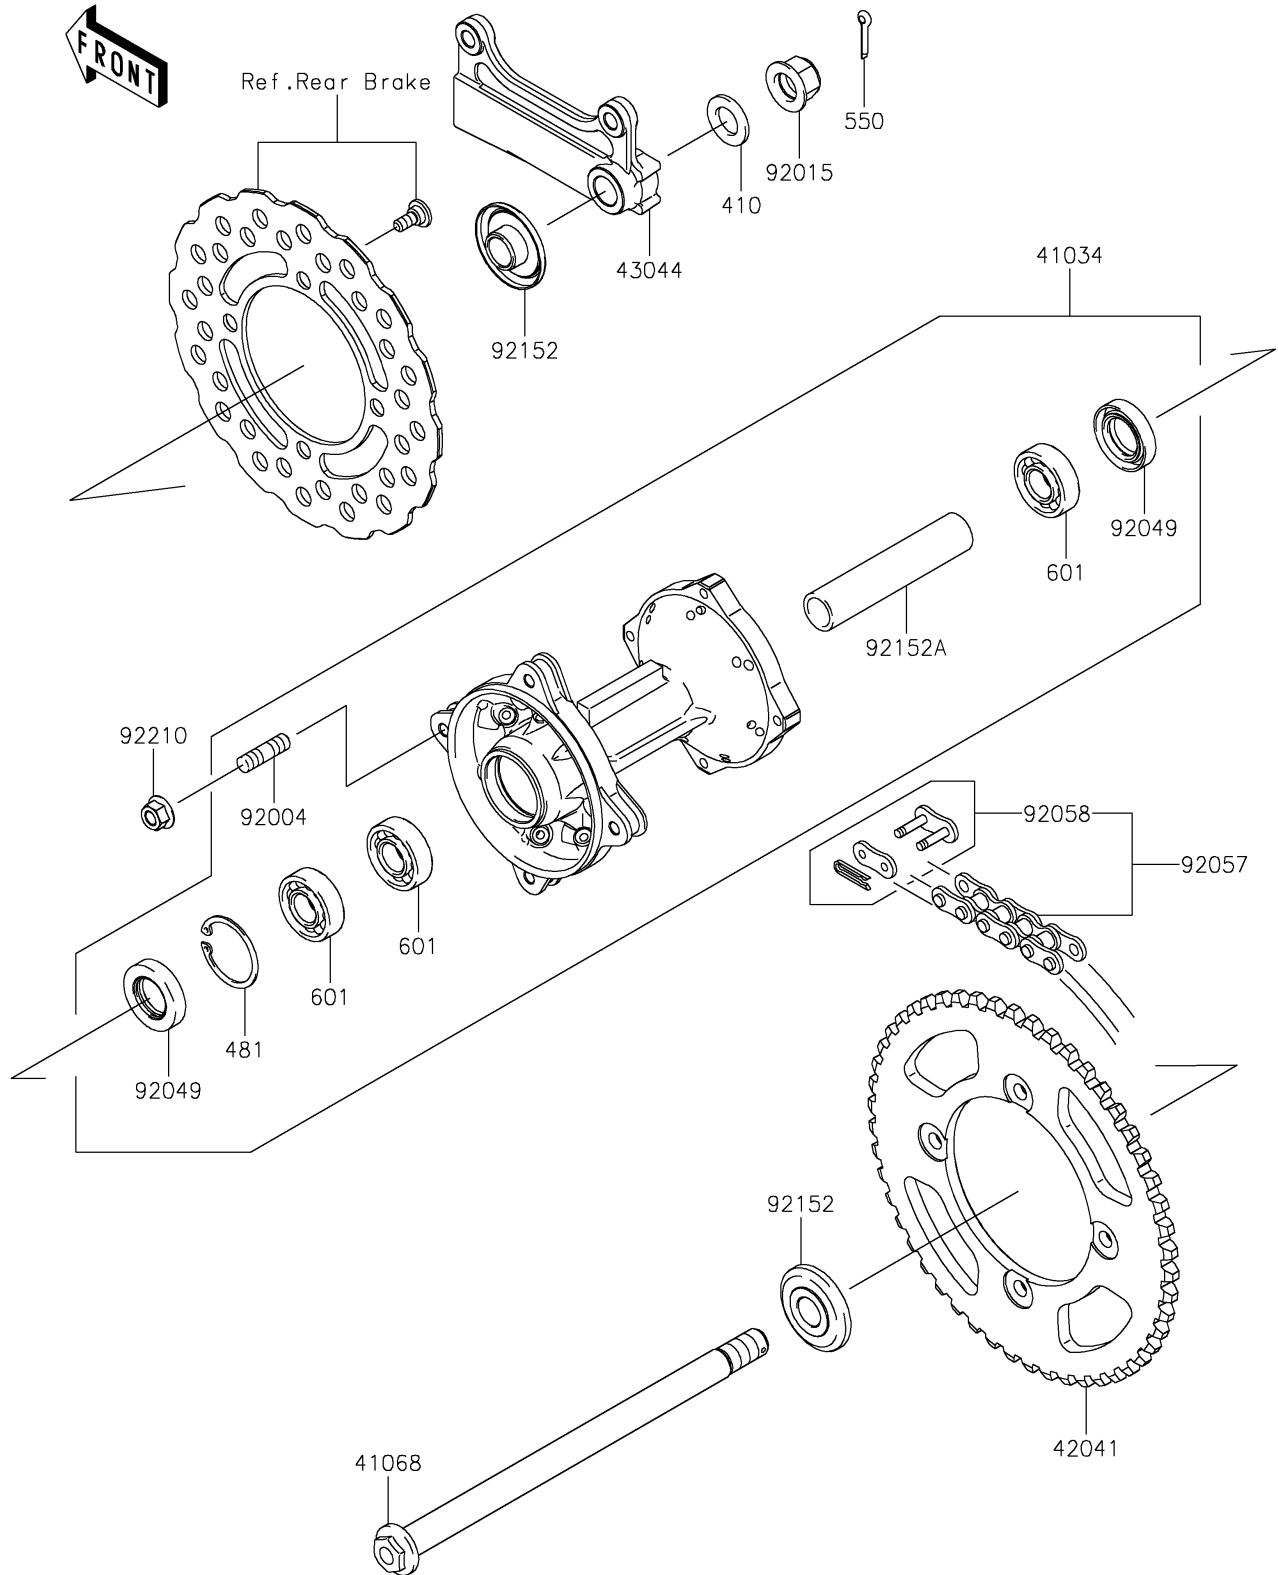

2020 KLX[®]140

PARTS DIAGRAM

Rear Hub

F2240

2020 KLX[®]140

PARTS LIST

Rear Hub

ITEM NAME	PART NUMBER	QUANTITY
WASHER-PLAIN-SMALL,14MM (Ref # 410)	410AA1400	1
DRUM-ASSY,REAR BRAKE (Ref # 41034)	41034-0056	1
AXLE,RR,238MM (Ref # 41068)	41068-0085	1
SPROCKET-HUB,50T (Ref # 42041)	42041-0051	1
HOLDER-COMP-CALIPER (Ref # 43044)	43044-1122	1
CIRCLIP-TYPE-C,35MM (Ref # 481)	481J3500	1
PIN-COTTER,2.5X20 (Ref # 550)	550AA2520	1
BEARING-BALL (Ref # 601)	601B6202UU	3
STUD,8X16 (Ref # 92004)	92004-1183	4
NUT,FLANGED,14MM (Ref # 92015)	92015-1401	1
SEAL-OIL (Ref # 92049)	92049-0114	2
CHAIN,DRIVE,DID428HDSX122L (Ref # 92057)	92057-0657	1
JOINT-CHAIN,DRIVE (Ref # 92058)	92058-0016	1
COLLAR,RR AXLE,L=12.5 (Ref # 92152)	92152-0651	2
COLLAR,RR BRAKE DRUM,L=95 (Ref # 92152A)	92152-1090	1
NUT,FLANGED,LOCK,8MM (Ref # 92210)	92210-0159	4