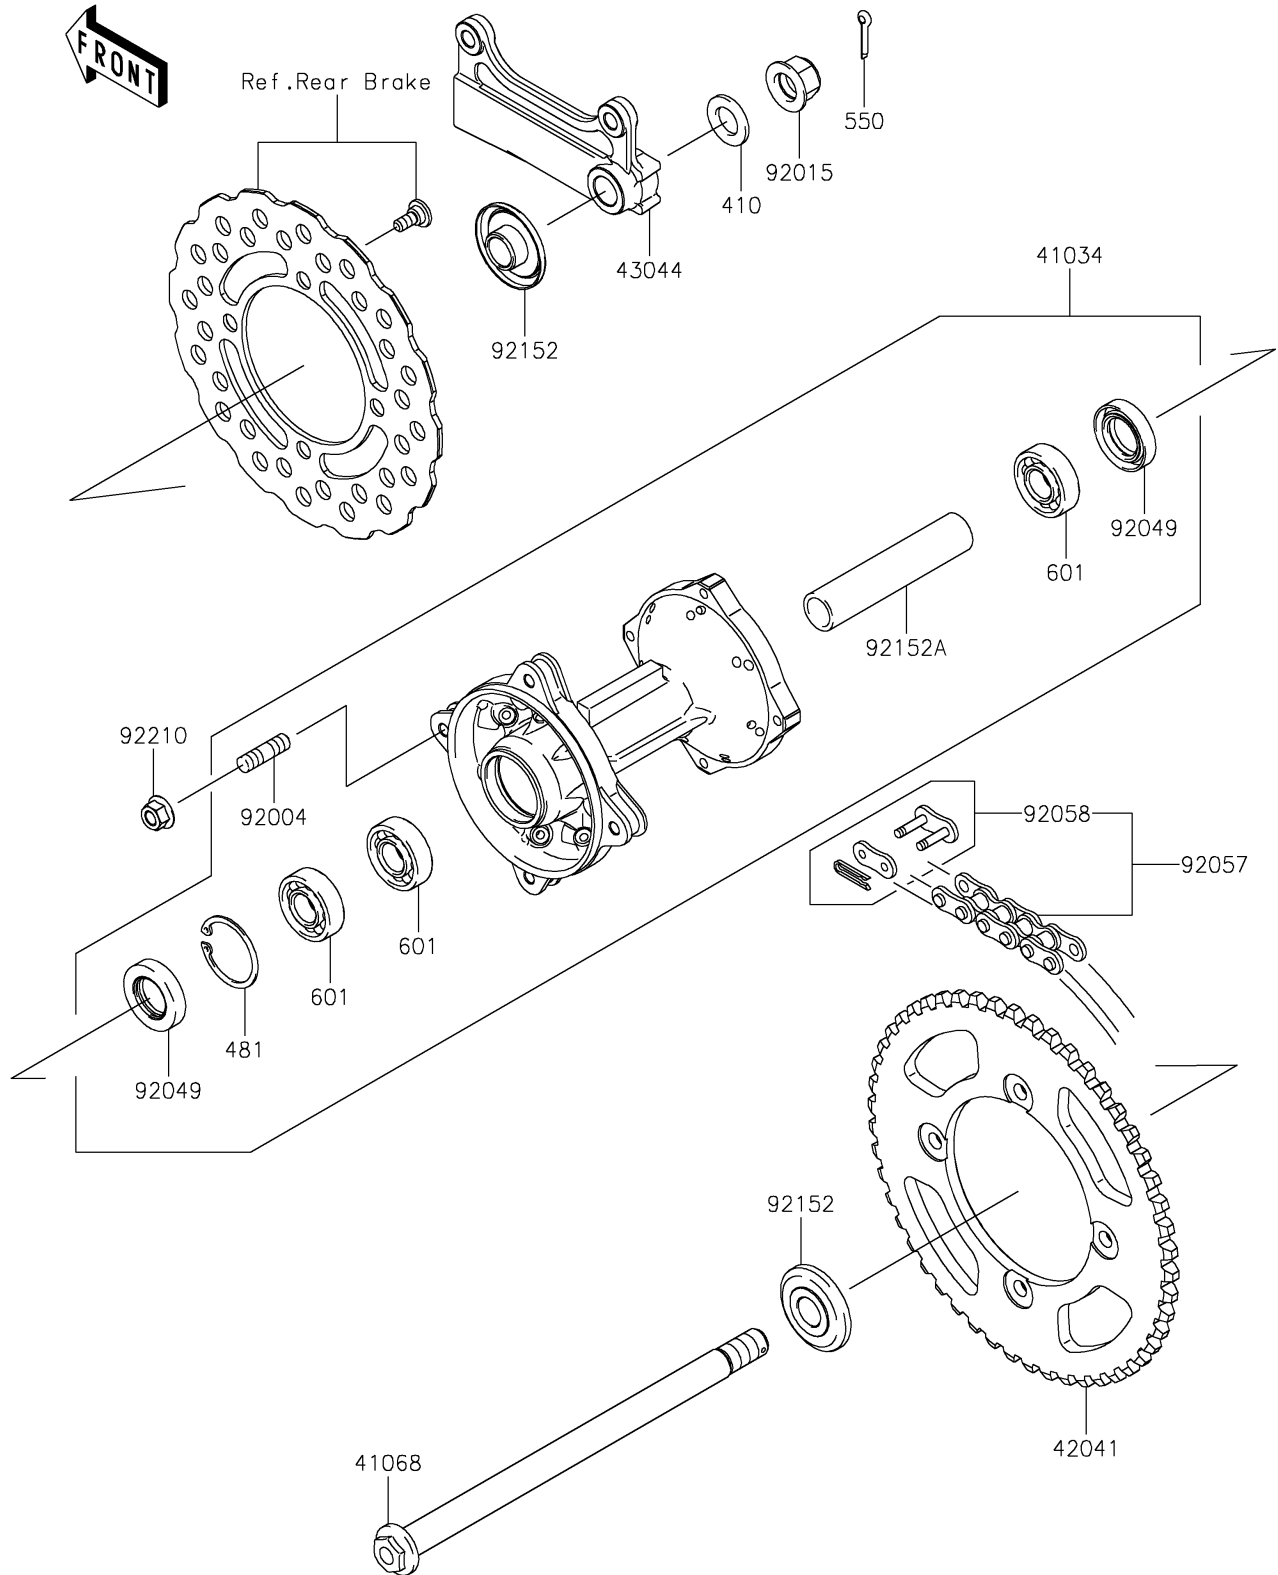

2019 KLX[®]140

PARTS DIAGRAM

Rear Hub

F2240

2019 KLX[®]140

PARTS LIST

Rear Hub

ITEM NAME

PART NUMBER

QUANTITY
