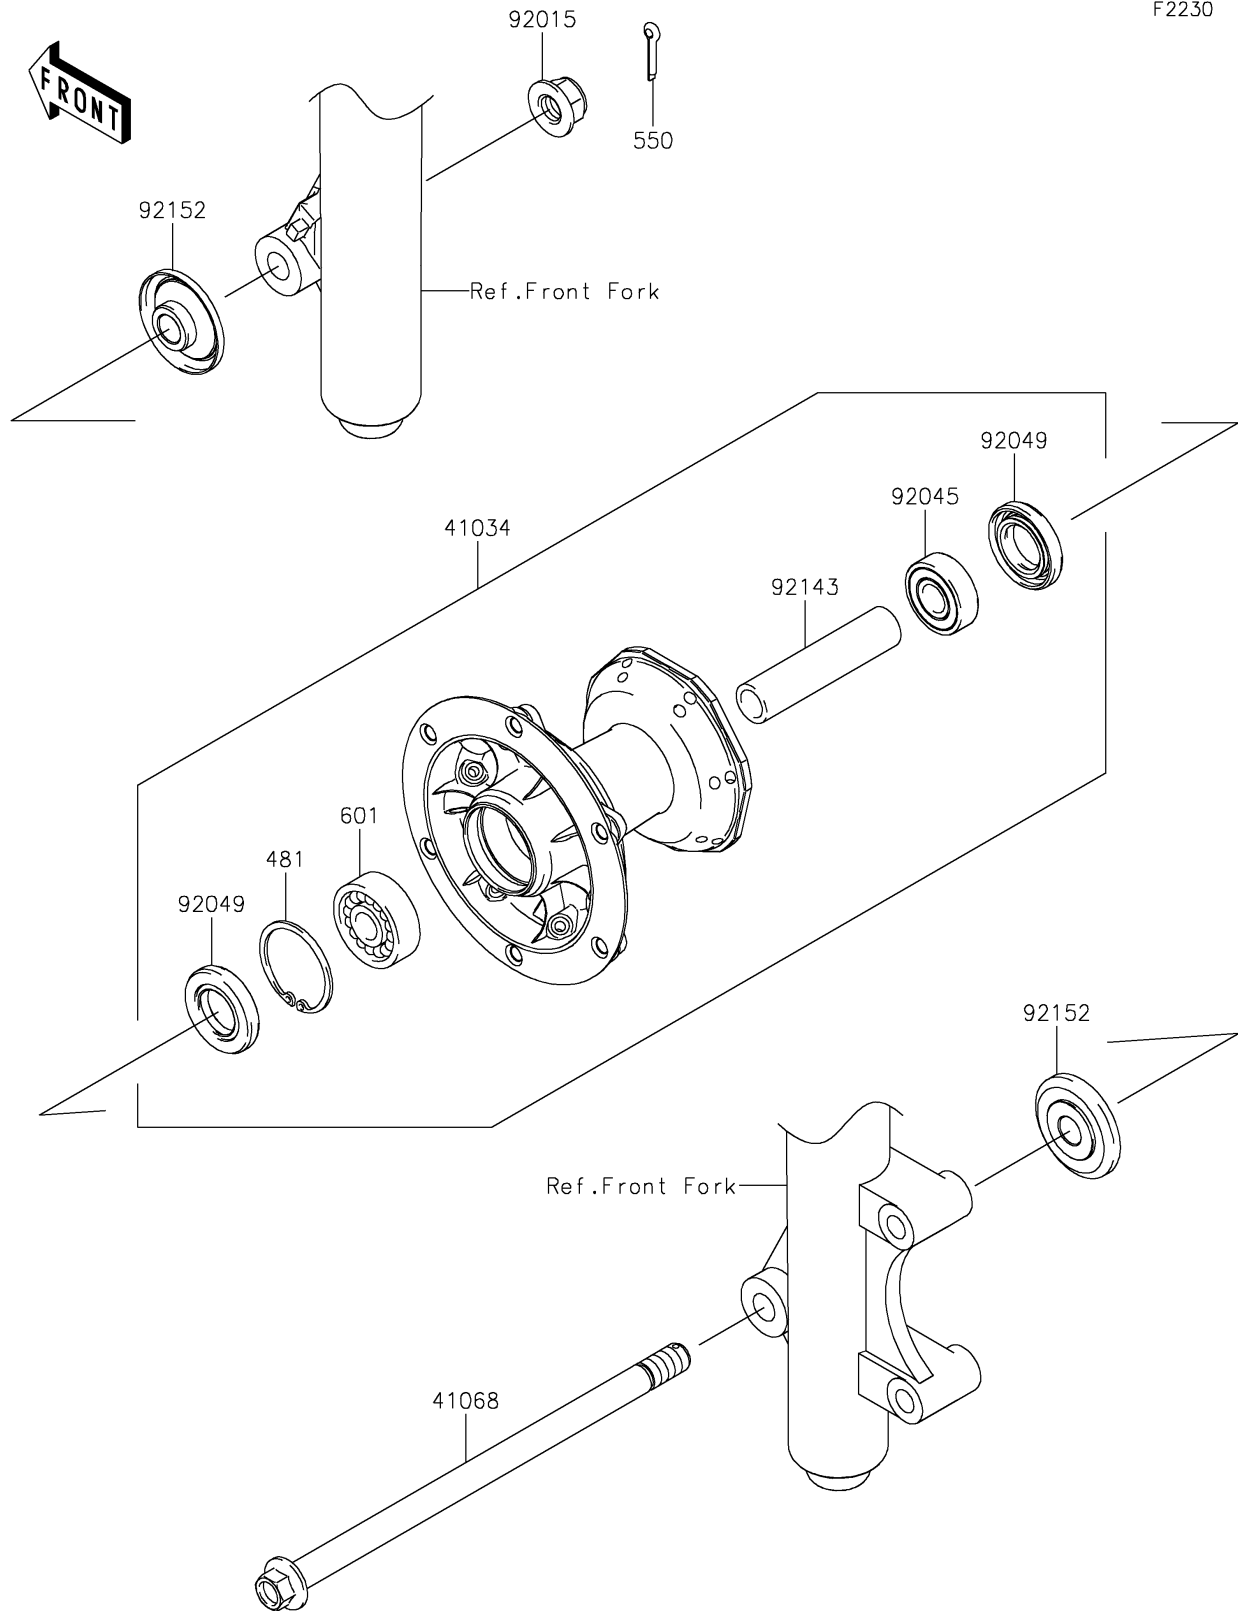

2019 KLX[®]140

PARTS DIAGRAM

Front Hub

F2230

2019 KLX[®]140

PARTS LIST

Front Hub

ITEM NAME

PART NUMBER

QUANTITY
