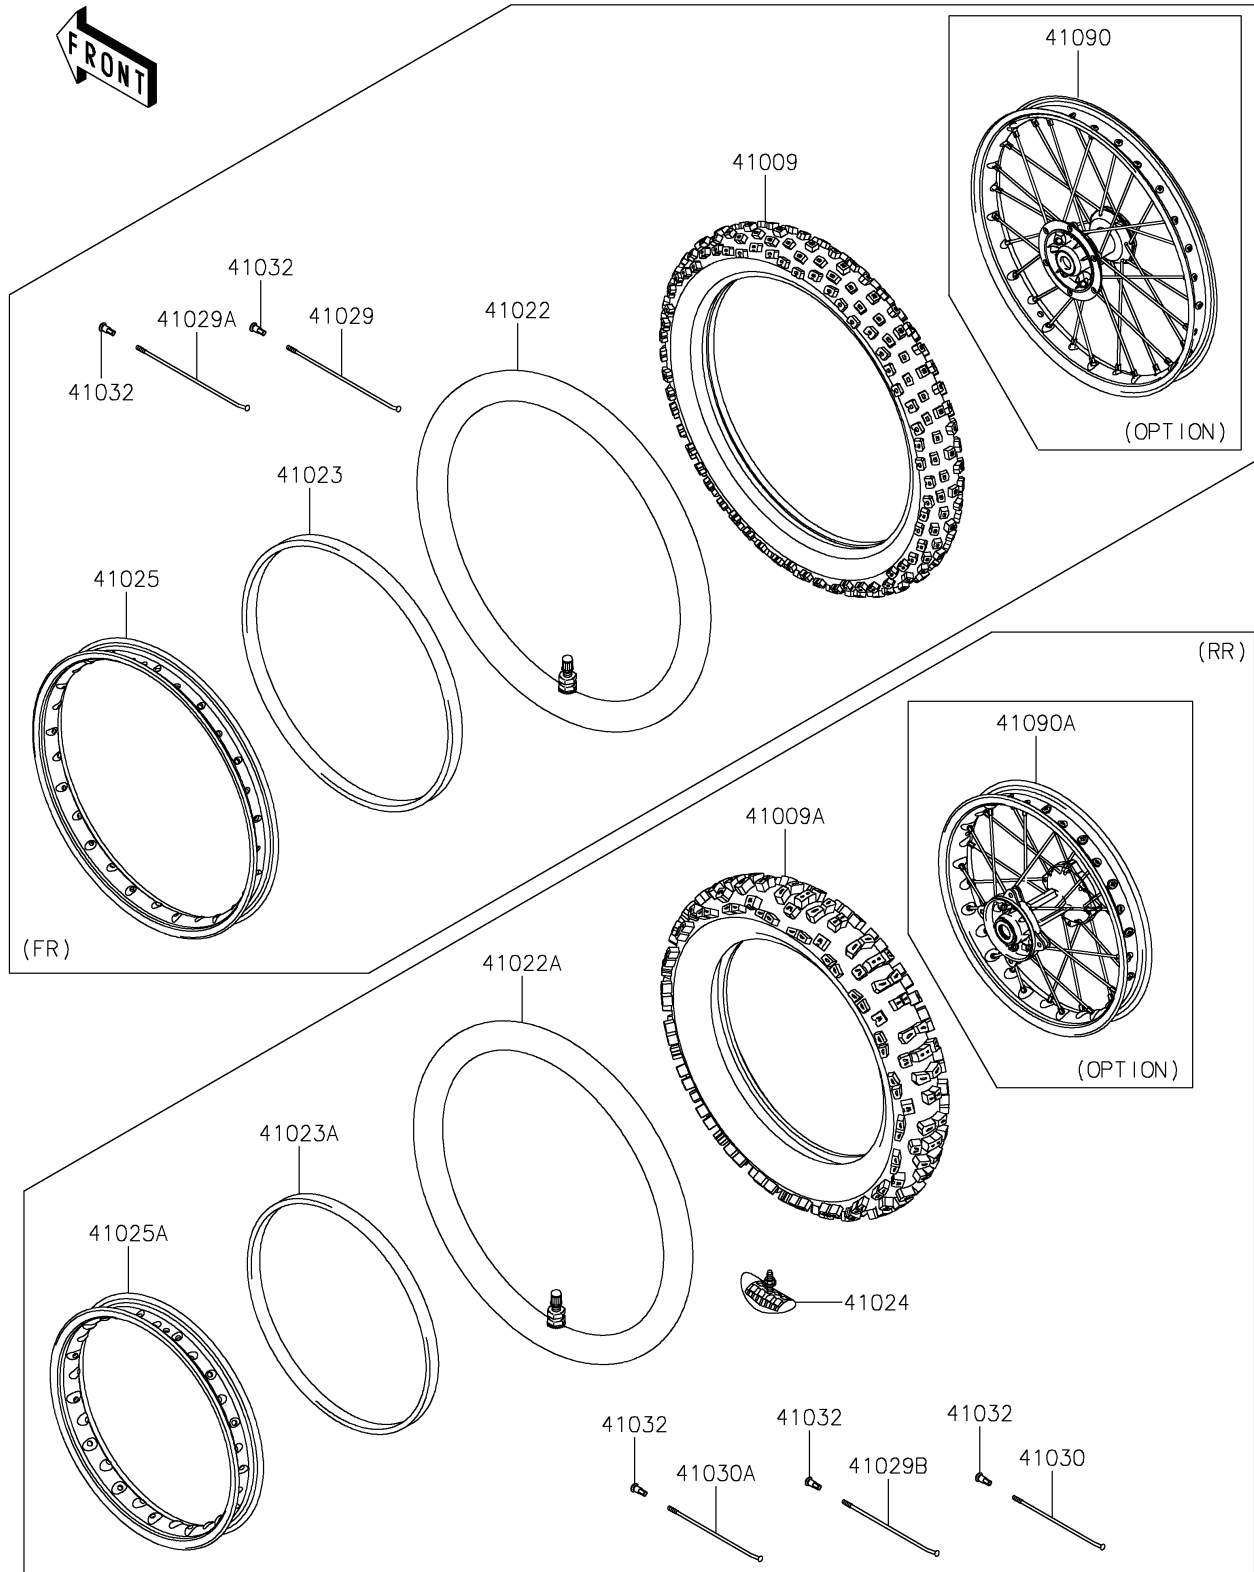

2019 KLX[®]140

PARTS DIAGRAM

Wheels/Tires

F2210

2019 KLX[®]140

PARTS LIST

Wheels/Tires

Kawasaki

Let the Good Times Roll[®]

ITEM NAME

PART NUMBER

QUANTITY
