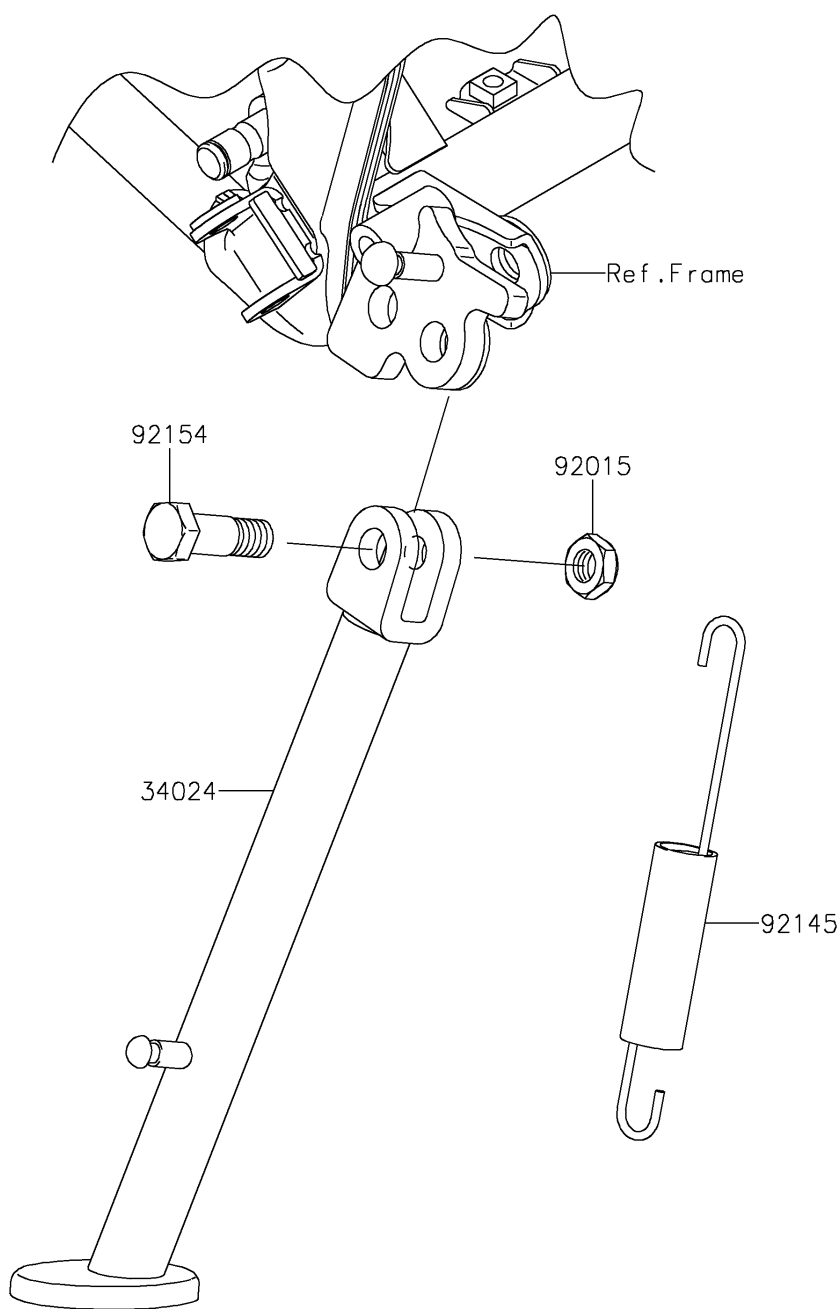

2020 KLX[®]140

PARTS DIAGRAM

Stand(s)

F2190

2020 KLX[®]140

PARTS LIST

Stand(s)

ITEM NAME	PART NUMBER	QUANTITY
STAND-SIDE,P.SILVER (Ref # 34024)	34024-0062-458	1
NUT,LOCK,10MM,BLACK (Ref # 92015)	92015-1188	1
SPRING,SIDE STAND (Ref # 92145)	92145-0584	1
BOLT,SIDE STAND (Ref # 92154)	92154-0412	1