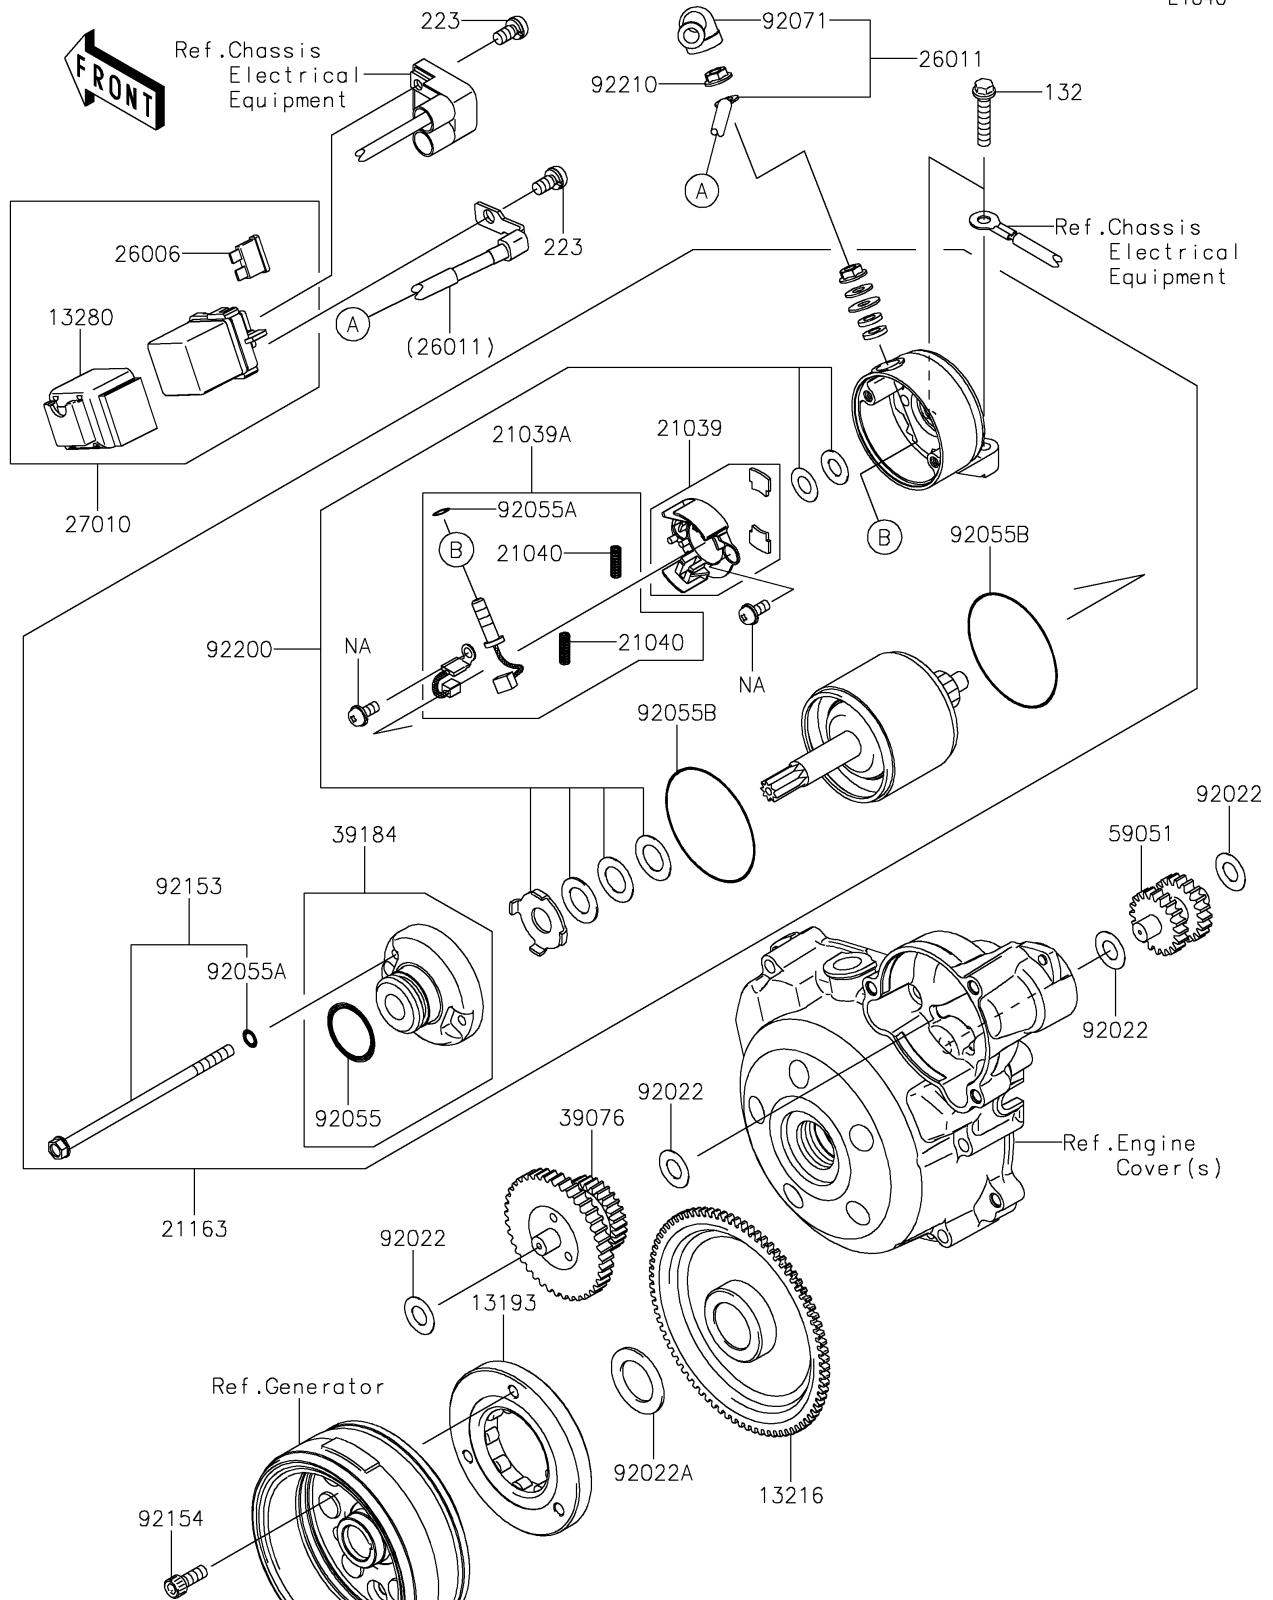

2020 KLX[®]140

PARTS DIAGRAM

Starter Motor

E1840

2020 KLX[®]140

PARTS LIST

Starter Motor

ITEM NAME	PART NUMBER	QUANTITY
CLUTCH-ASSY-ONEWAY (Ref # 13193)	13193-0005	1
BOLT-FLANGED-SMALL,6X30 (Ref # 132)	132BD0630	2
GEAR-COMP,FREE WHEEL (Ref # 13216)	13216-0040	1
HOLDER (Ref # 13280)	13280-0818	1
BRUSH (Ref # 21039)	21039-0007	1
BRUSH (Ref # 21039A)	21039-0008	1
SPRING-BRUSH (Ref # 21040)	21040-0004	2
STARTER-ELECTRIC (Ref # 21163)	21163-0762	1
SCREW-PAN-WS-CROS,5X10 (Ref # 223)	223AA0510	2
FUSE,BLADE,10A,RED (Ref # 26006)	26006-1007	1
WIRE-LEAD,STARTER (Ref # 26011)	26011-0782	1
SWITCH,MAGNETIC (Ref # 27010)	27010-0798	1
LIMITER,STARTER IDLE GEAR (Ref # 39076)	39076-0020	1
BRACKET-ASSY (Ref # 39184)	39184-0015	1
GEAR-SPUR,IDLE (Ref # 59051)	59051-1304	1
WASHER,10.2X20X0.5 (Ref # 92022)	92022-1649	4
WASHER,22.3X35X1.6 (Ref # 92022A)	92022-212	1
RING-O (Ref # 92055)	92055-1276	1
RING-O,4.5X2.0 (Ref # 92055A)	92055-1370	3
RING-O (Ref # 92055B)	92055-1550	2
GROMMET (Ref # 92071)	92071-0705	1
BOLT (Ref # 92153)	92153-1914	2
BOLT,SOCKET,6X16 (Ref # 92154)	92154-0235	3
WASHER,SET (Ref # 92200)	92200-0407	1
NUT,FLANGED,6MM (Ref # 92210)	92210-1514	1