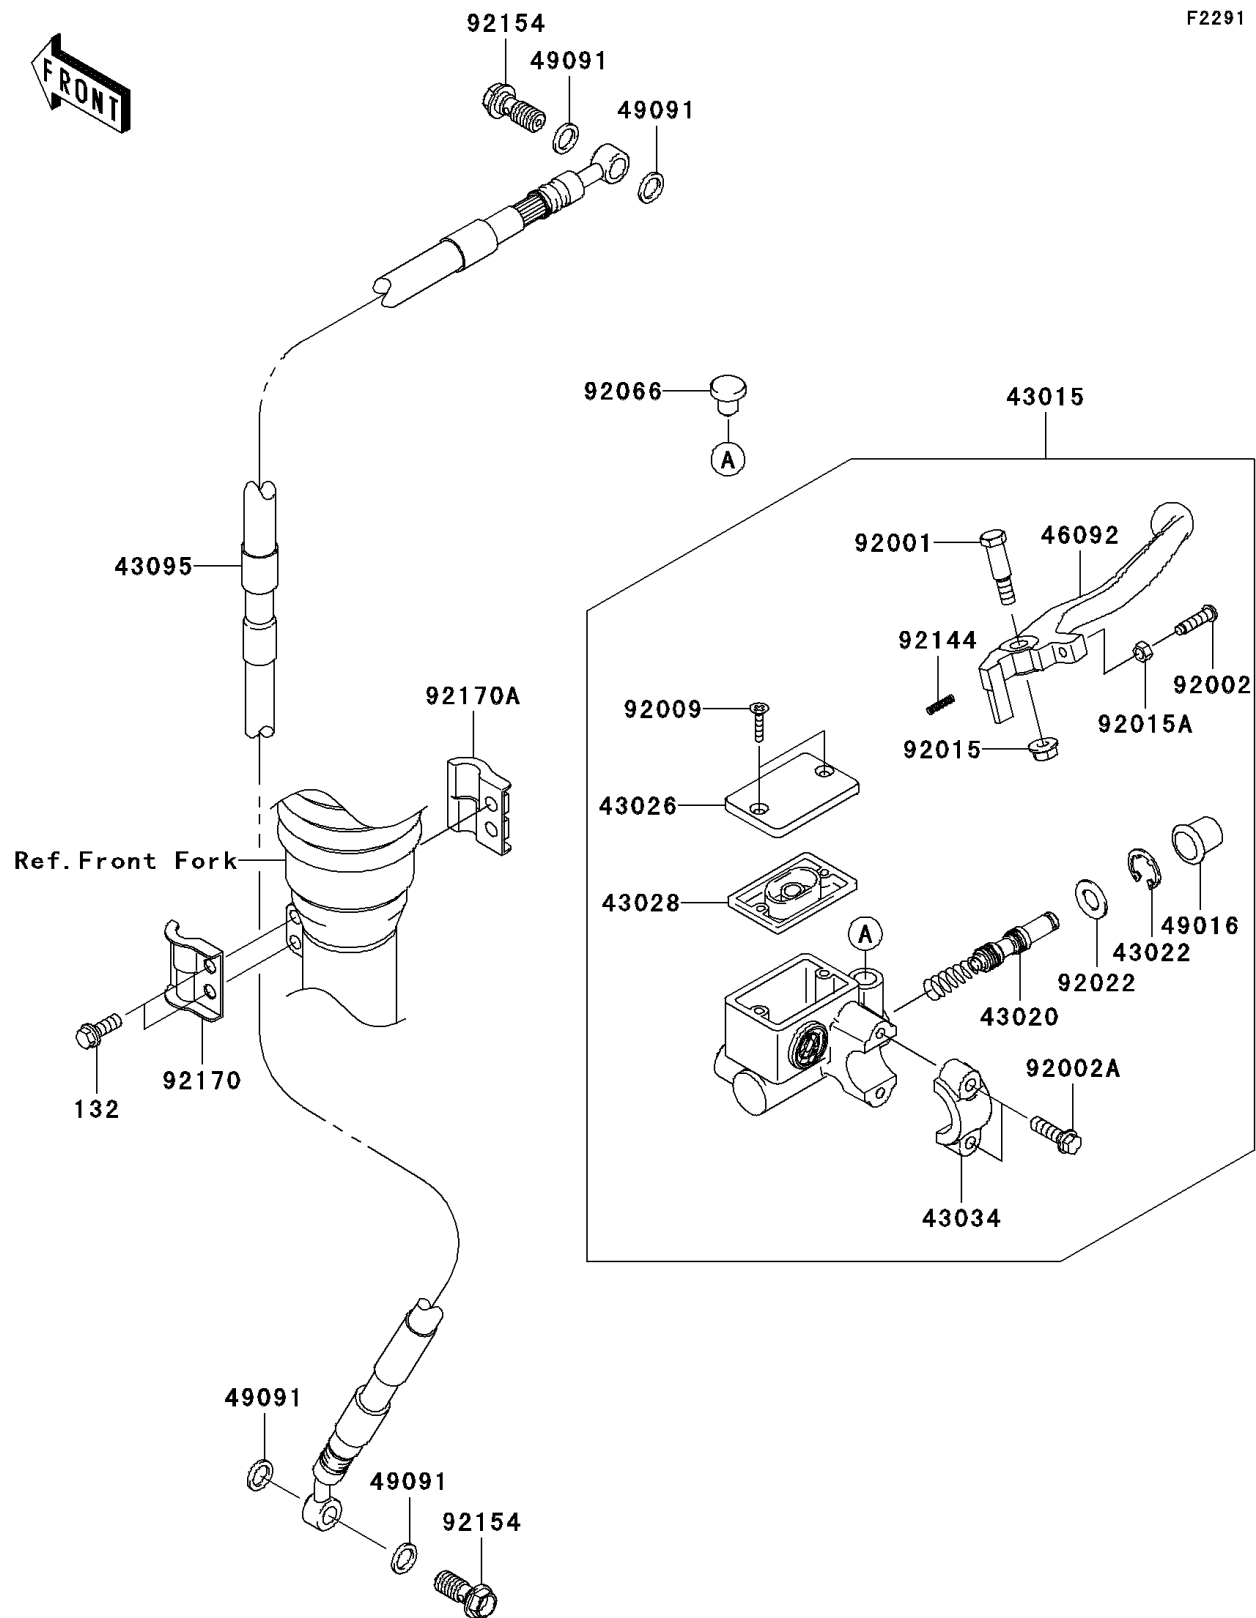

2011 KLX[®]140

PARTS DIAGRAM

Front Master Cylinder

2011 KLX[®]140

PARTS LIST

Front Master Cylinder

ITEM NAME

PART NUMBER

QUANTITY
