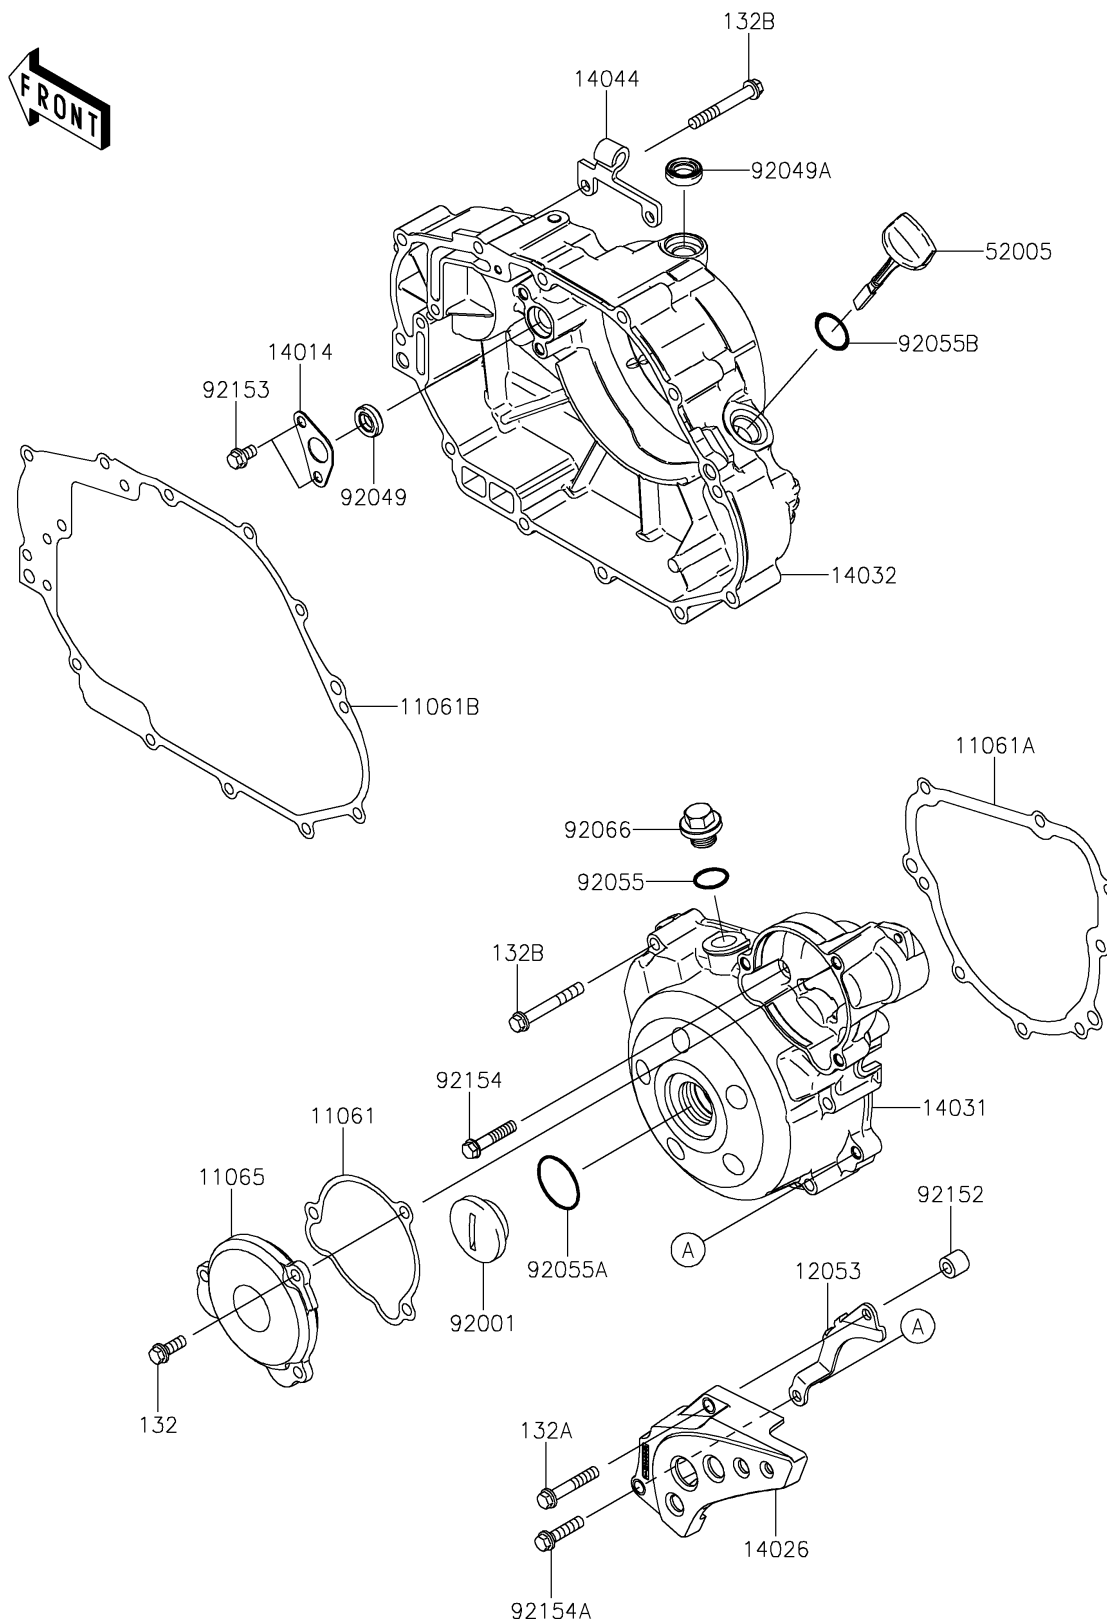

2020 KLX[®]140

PARTS DIAGRAM

Engine Cover(s)

E1431

2020 KLX[®]140

PARTS LIST

Engine Cover(s)

ITEM NAME	PART NUMBER	QUANTITY
GASKET (Ref # 11061)	11061-0300	1
GASKET,GENERATOR COVER (Ref # 11061A)	11061-0820	1
GASKET,CLUTCH COVER (Ref # 11061B)	11061-1315	1
CAP (Ref # 11065)	11065-0209	1
GUIDE-CHAIN (Ref # 12053)	12053-0133	1
BOLT-FLANGED-SMALL,6X16 (Ref # 132)	132BA0616	3
BOLT-FLANGED-SMALL,6X35 (Ref # 132A)	132BA0635	1
BOLT-FLANGED-SMALL,6X45 (Ref # 132B)	132BA0645	18
PLATE-POSITION (Ref # 14014)	14014-1153	1
COVER-CHAIN (Ref # 14026)	14026-0084	1
COVER-GENERATOR (Ref # 14031)	14031-0116	1
COVER-CLUTCH (Ref # 14032)	14032-0116	1
HOLDER-CABLE (Ref # 14044)	14044-0044	1
GAUGE,OIL LEVEL (Ref # 52005)	52005-0724	1
BOLT,GENERATOR COVER CAP (Ref # 92001)	92001-1827	1
SEAL-OIL,10X18X5 (Ref # 92049)	92049-0104	1
SEAL-OIL,12X20X5.5 (Ref # 92049A)	92049-0142	1
RING-O,14.8X2.4 (Ref # 92055)	92055-0153	1
RING-O,25.7X2.4 (Ref # 92055A)	92055-0154	1
RING-O,20X2 (Ref # 92055B)	92055-0155	1
PLUG,14X10 (Ref # 92066)	92066-1571	1
COLLAR,6.5X12X11 (Ref # 92152)	92152-0692	1
BOLT,6X10 (Ref # 92153)	92153-1140	2
BOLT,FLANGED,6X30 (Ref # 92154)	92154-1080	2
BOLT,FLANGED,6X25 (Ref # 92154A)	92154-2154	1