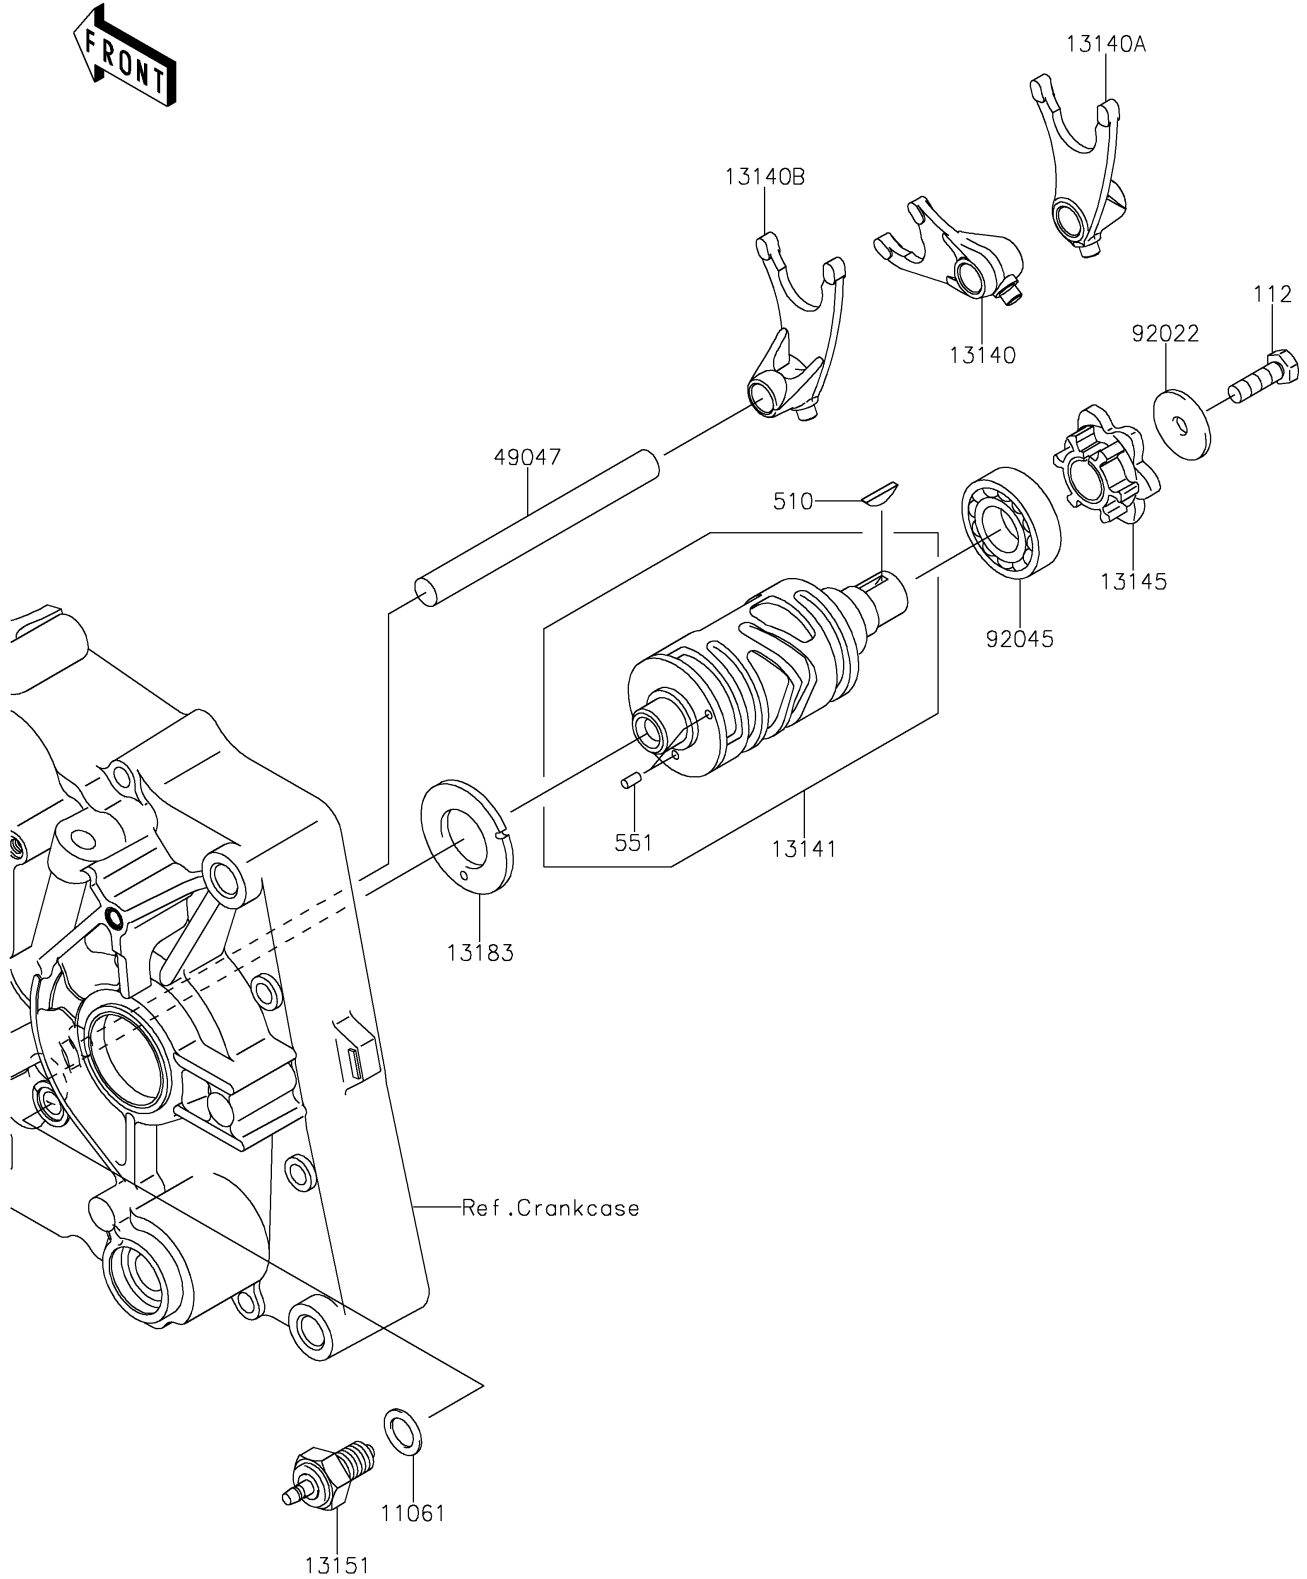

2019 KLX[®]140

PARTS DIAGRAM

Gear Change Drum/Shift Fork(s)

E1362

2019 KLX[®]140

PARTS LIST

Gear Change Drum/Shift Fork(s)

ITEM NAME

PART NUMBER

QUANTITY
