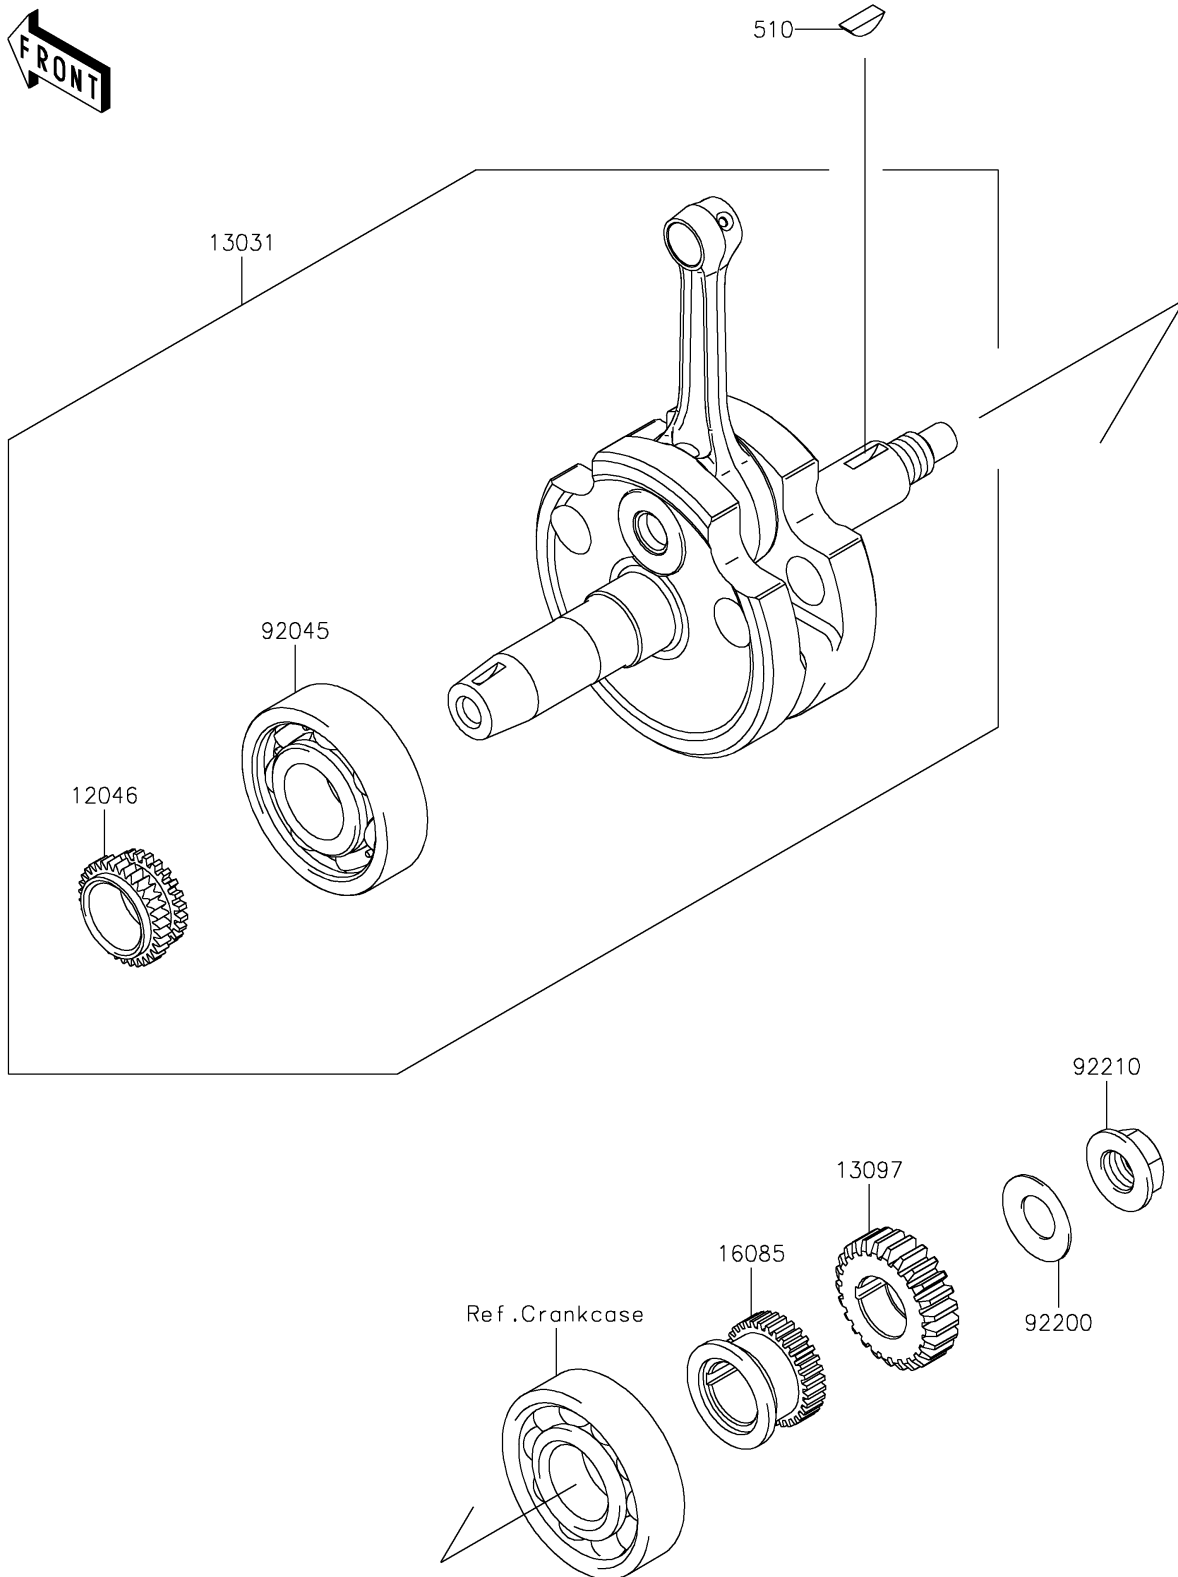

2019 KLX[®]140

PARTS DIAGRAM

Crankshaft

E1321

2019 KLX[®]140

PARTS LIST

Crankshaft

Kawasaki

Let the Good Times Roll[®]

ITEM NAME

PART NUMBER

QUANTITY
