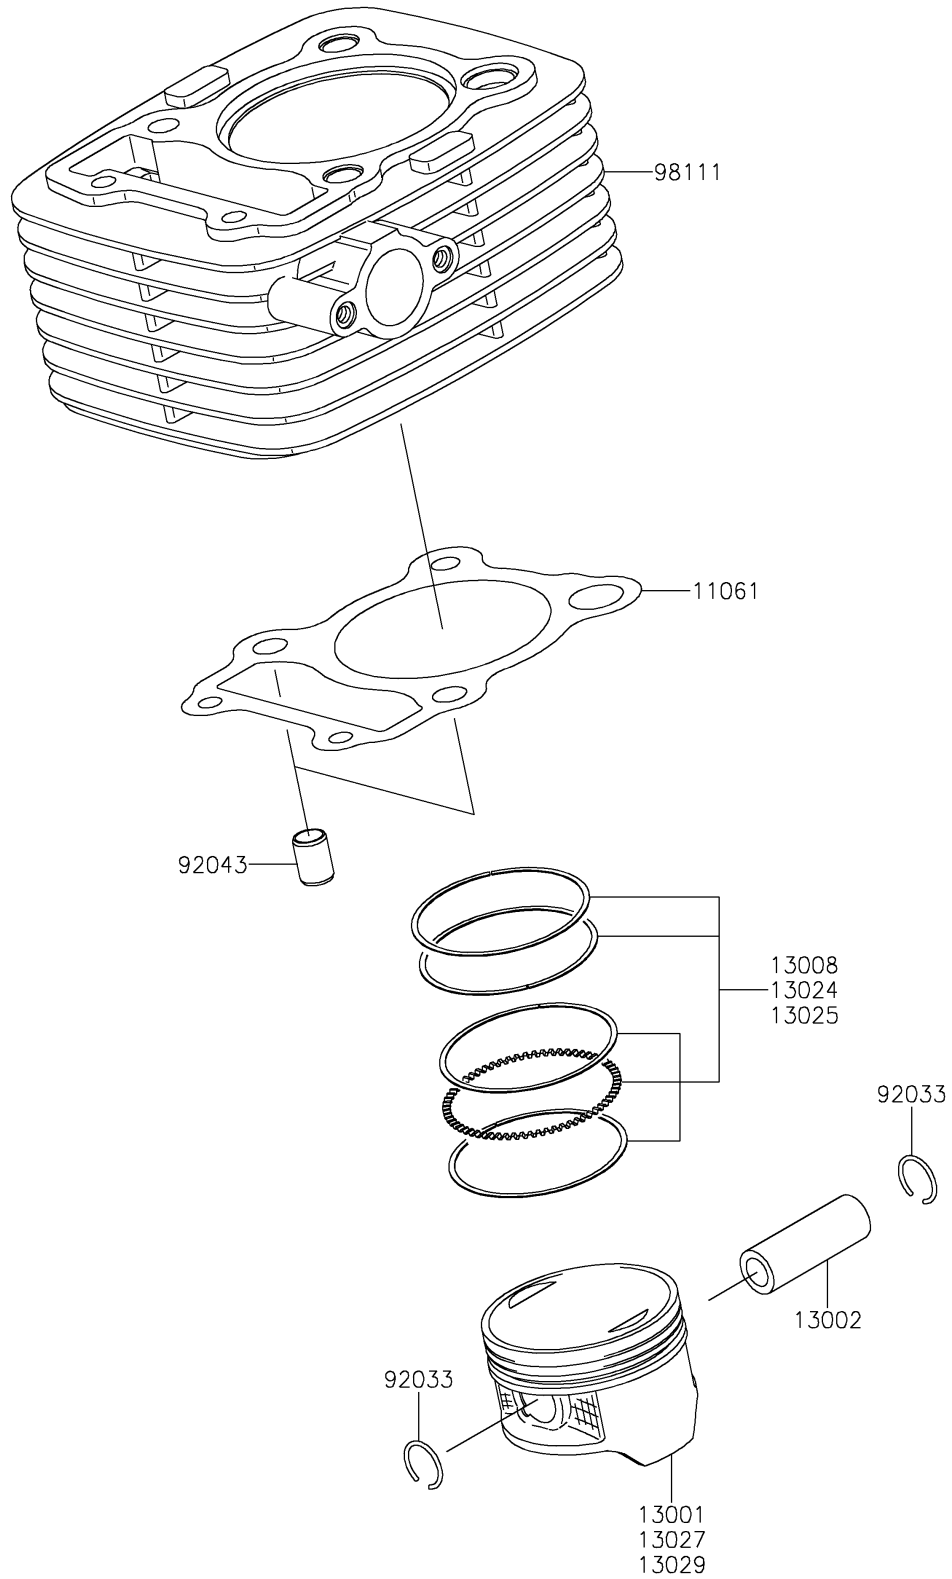

2019 KLX[®]140

PARTS DIAGRAM

Cylinder/Piston(s)

E1120

2019 KLX[®]140

PARTS LIST

Cylinder/Piston(s)

Kawasaki

Let the Good Times Roll[®]

ITEM NAME

PART NUMBER

QUANTITY
