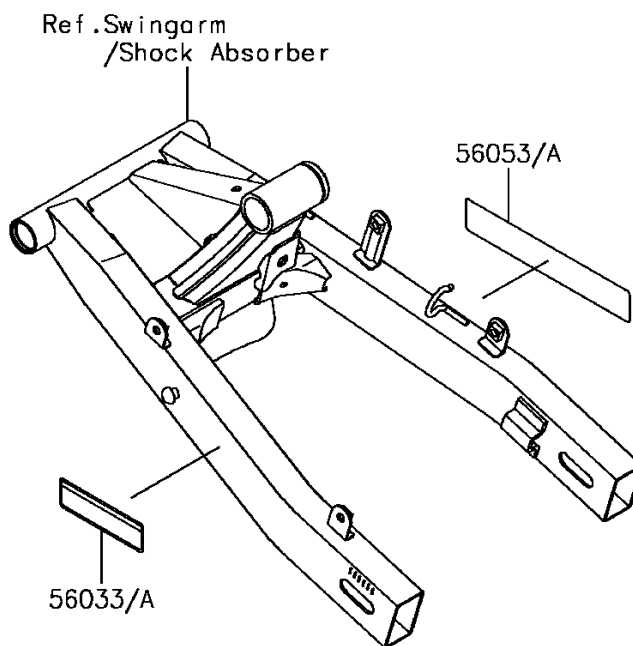

2017 Z125 Pro KRT Edition

PARTS DIAGRAM

Labels

F2860

2017 Z125 Pro KRT Edition

PARTS LIST

Labels

ITEM NAME

PART NUMBER

QUANTITY
