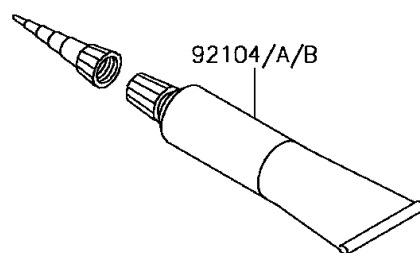

2018 Z125 PRO

PARTS DIAGRAM

Owner's Tools

F2810

2018 Z125 PRO

PARTS LIST

Owner's Tools

ITEM NAME

PART NUMBER

QUANTITY
