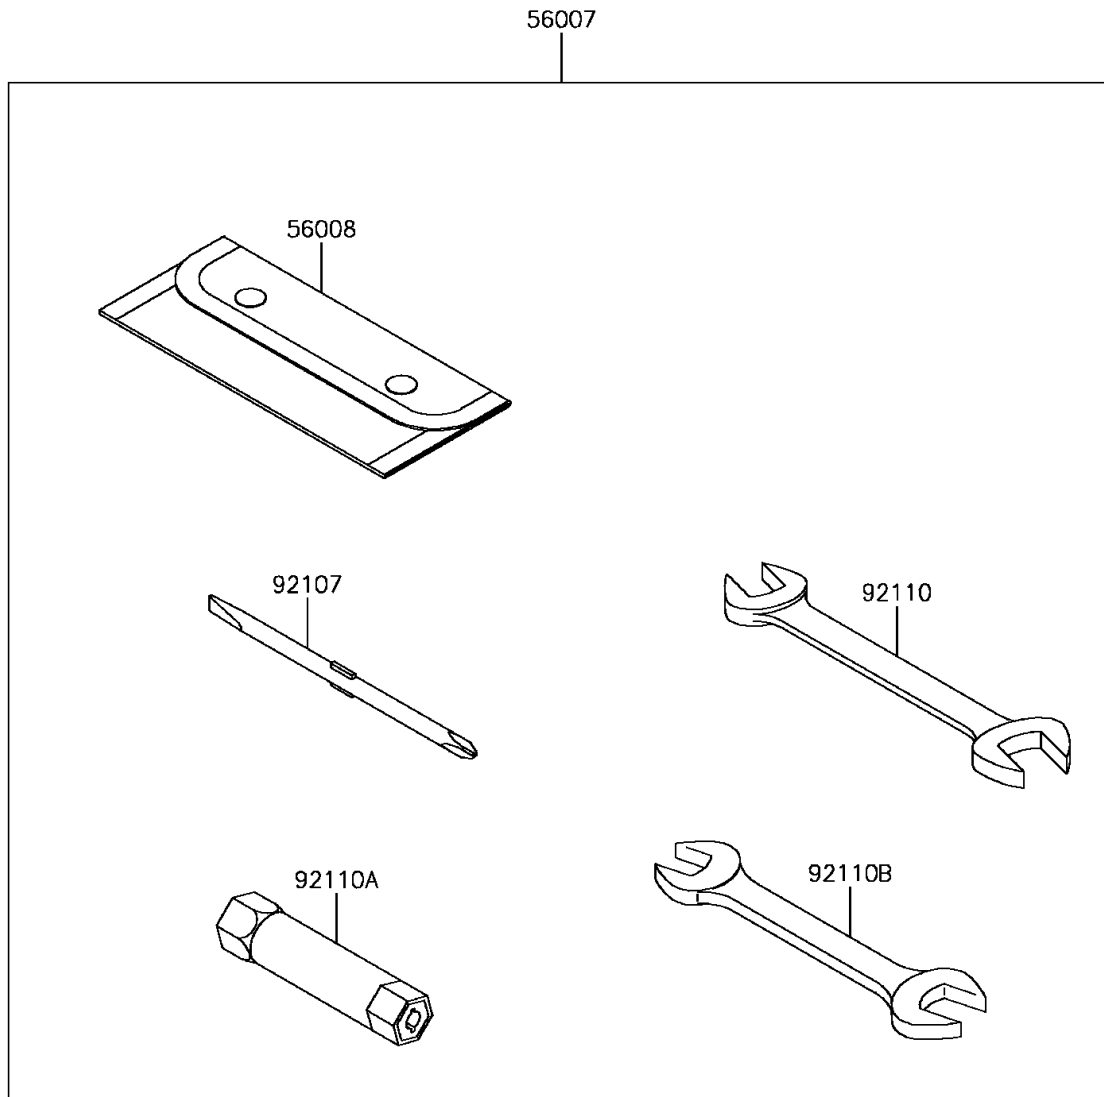

2018 Z125 PRO

PARTS DIAGRAM

Owner's Tools

F2810

2018 Z125 PRO

PARTS LIST

Owner's Tools

ITEM NAME

PART NUMBER

QUANTITY
