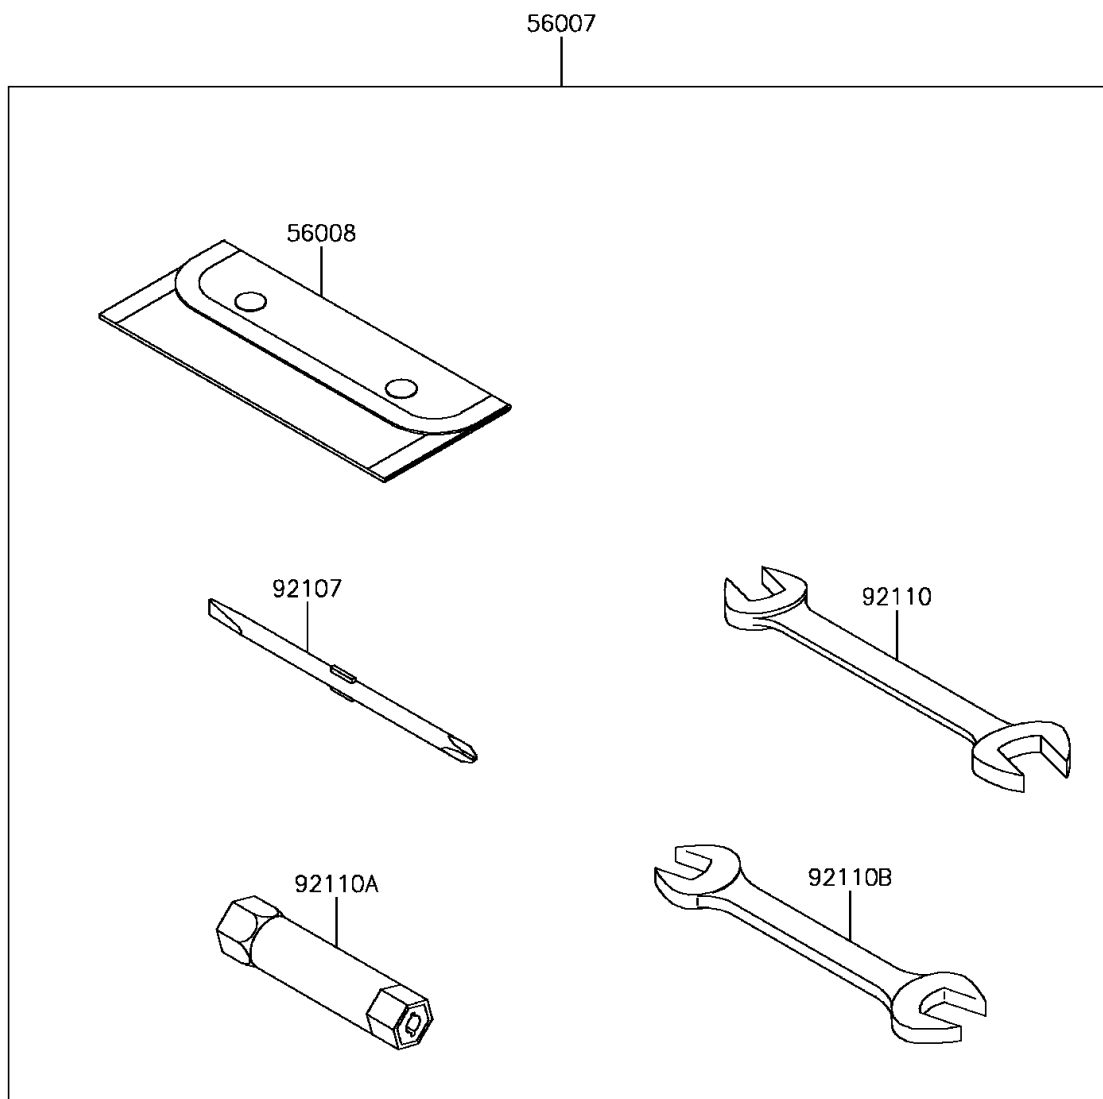

2017 Z125 Pro

PARTS DIAGRAM

Owner's Tools

F2810

2017 Z125 Pro

PARTS LIST

Owner's Tools

Kawasaki

Let the Good Times Roll®

ITEM NAME

PART NUMBER

QUANTITY
