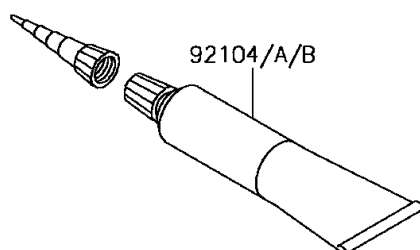

2017 Z125 Pro

PARTS DIAGRAM

Owner's Tools

F2810

2017 Z125 Pro

PARTS LIST

Owner's Tools

Kawasaki

Let the Good Times Roll®

ITEM NAME

PART NUMBER

QUANTITY
