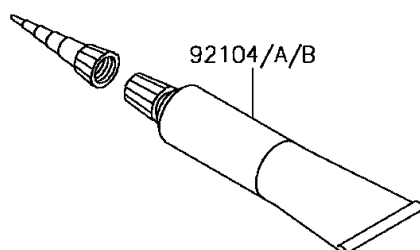

2017 Z125 Pro KRT Edition

PARTS DIAGRAM

Owner's Tools

F2810

2017 Z125 Pro KRT Edition

PARTS LIST

Owner's Tools

ITEM NAME

PART NUMBER

QUANTITY
