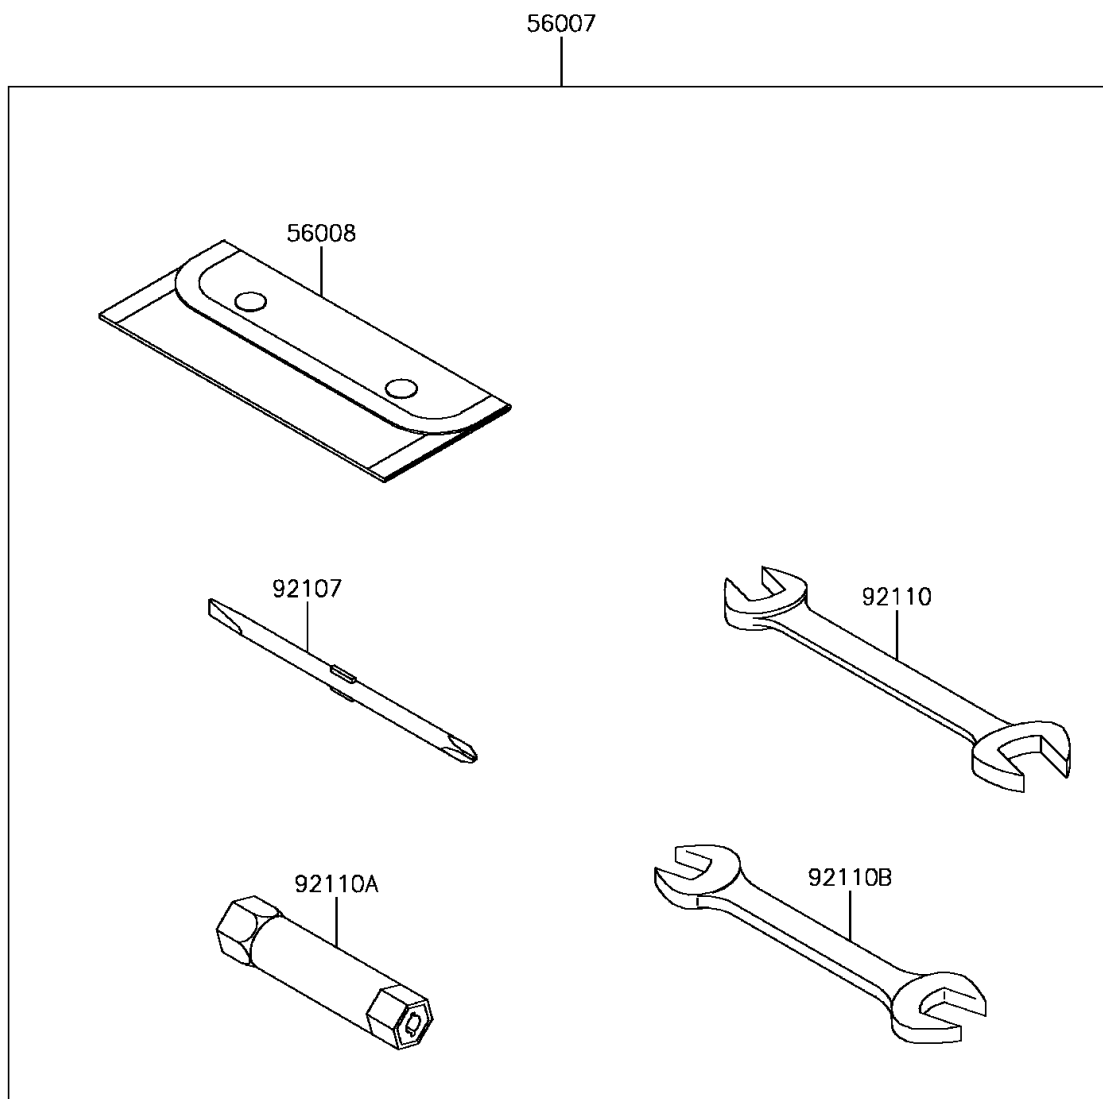

2017 Z125 Pro KRT Edition

PARTS DIAGRAM

Owner's Tools

F2810

2017 Z125 Pro KRT Edition

PARTS LIST

Owner's Tools

ITEM NAME

PART NUMBER

QUANTITY
