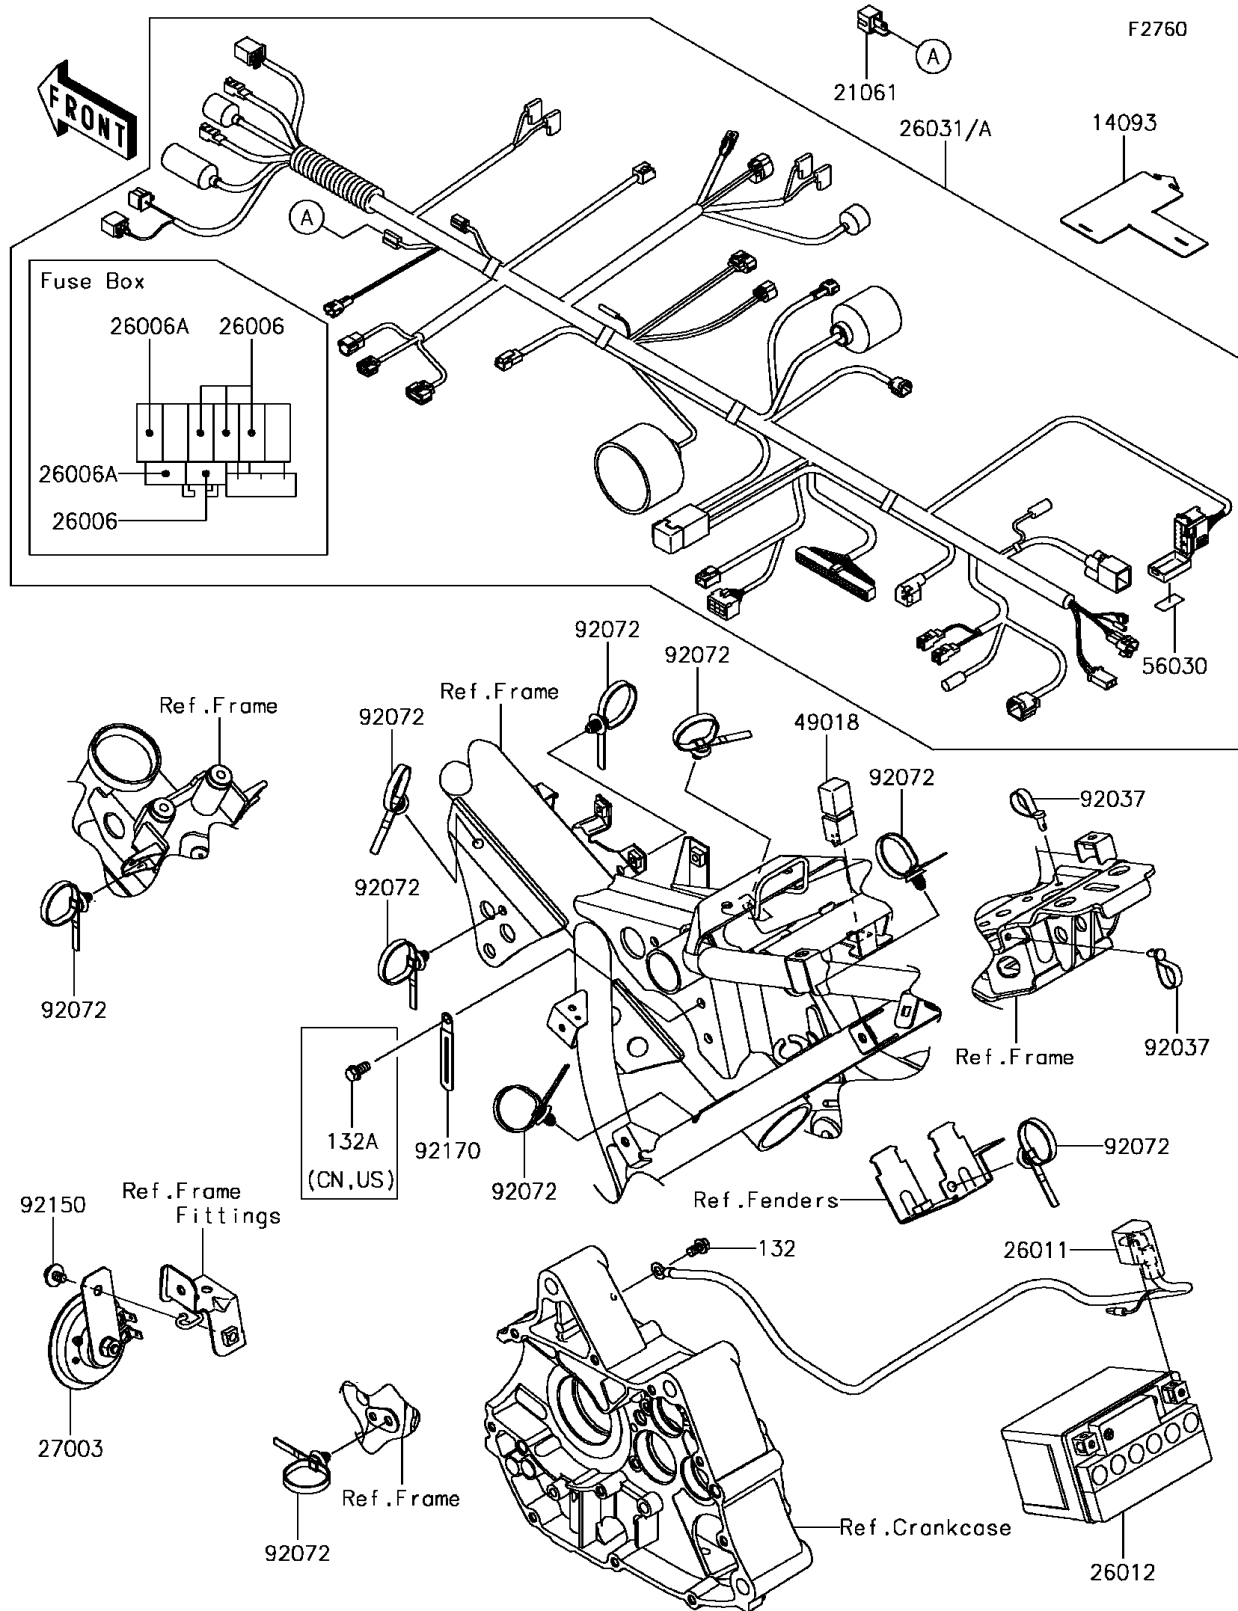

2017 Z125 Pro

PARTS DIAGRAM

Chassis Electrical Equipment

2017 Z125 Pro

PARTS LIST

Chassis Electrical Equipment

ITEM NAME

PART NUMBER

QUANTITY
