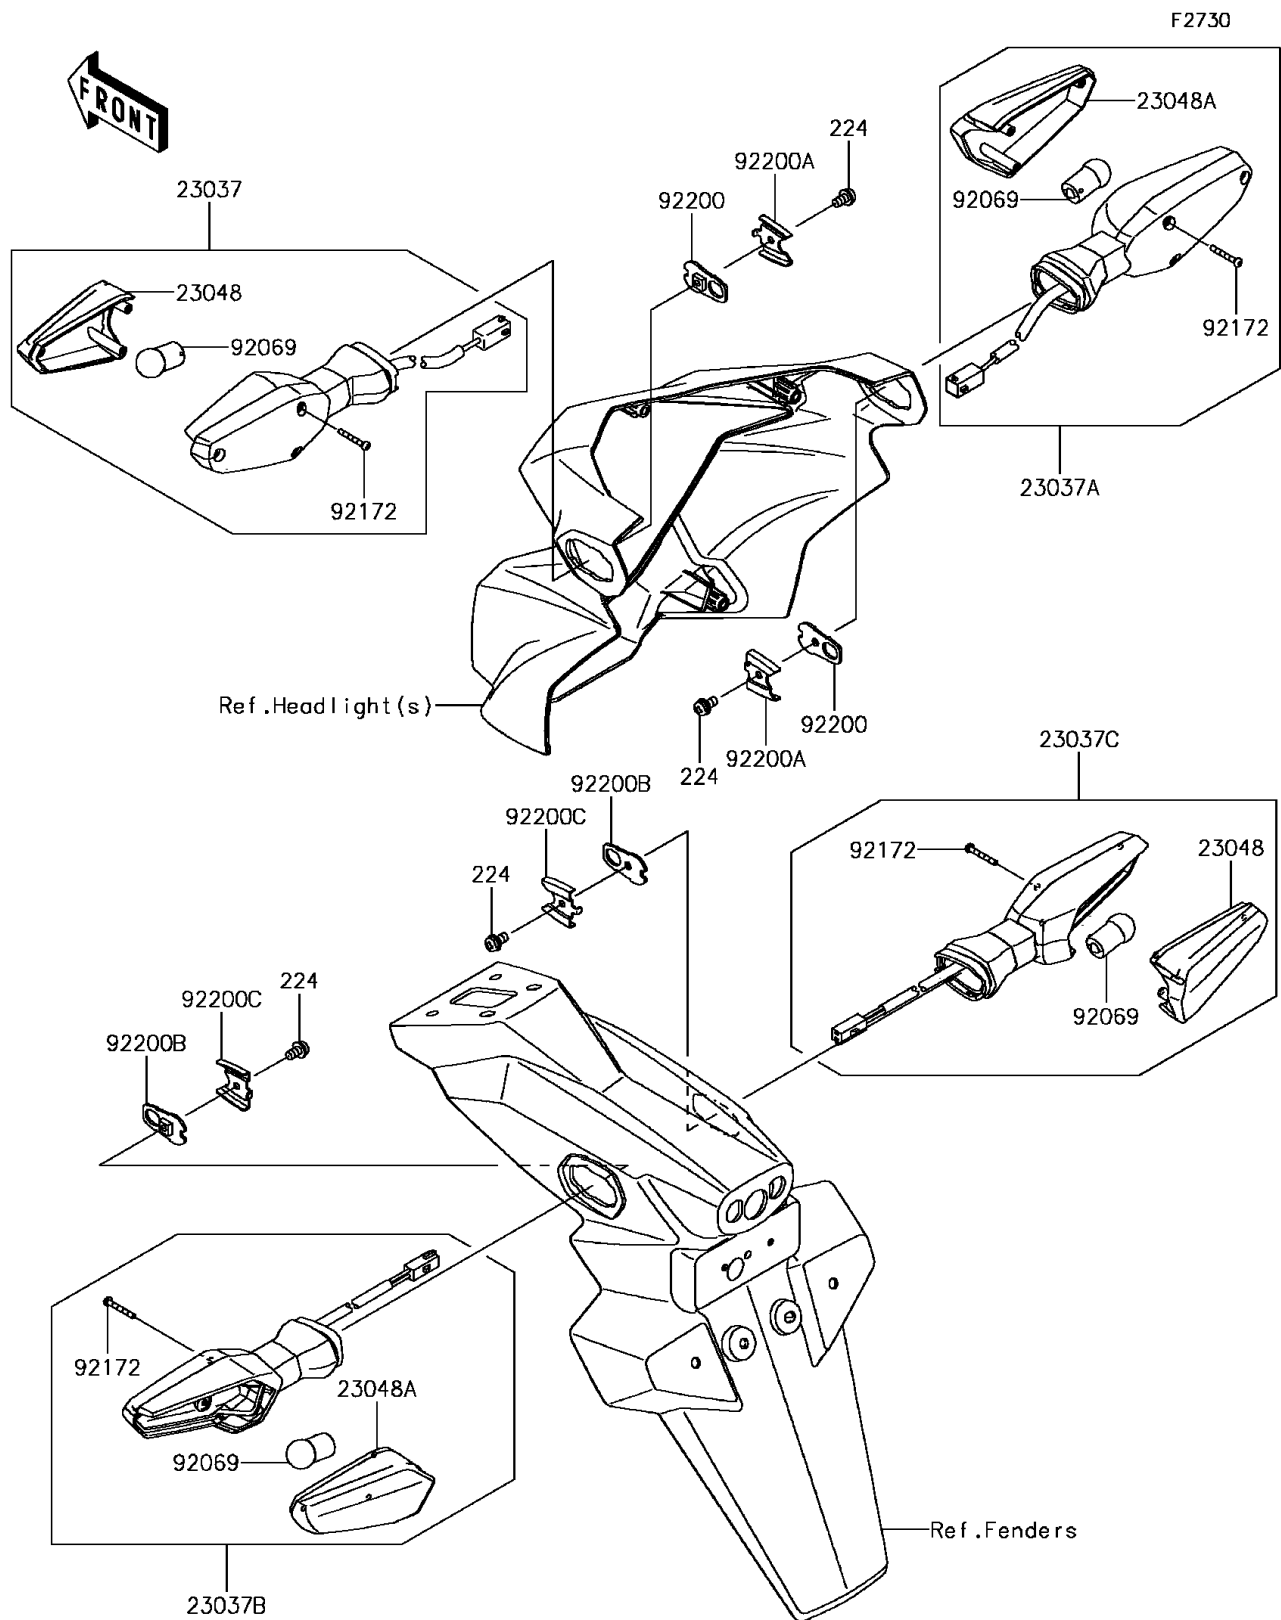

2017 Z125 Pro

PARTS DIAGRAM

Turn Signals

2017 Z125 Pro

PARTS LIST

Turn Signals

Kawasaki

Let the Good Times Roll®

ITEM NAME

PART NUMBER

QUANTITY
