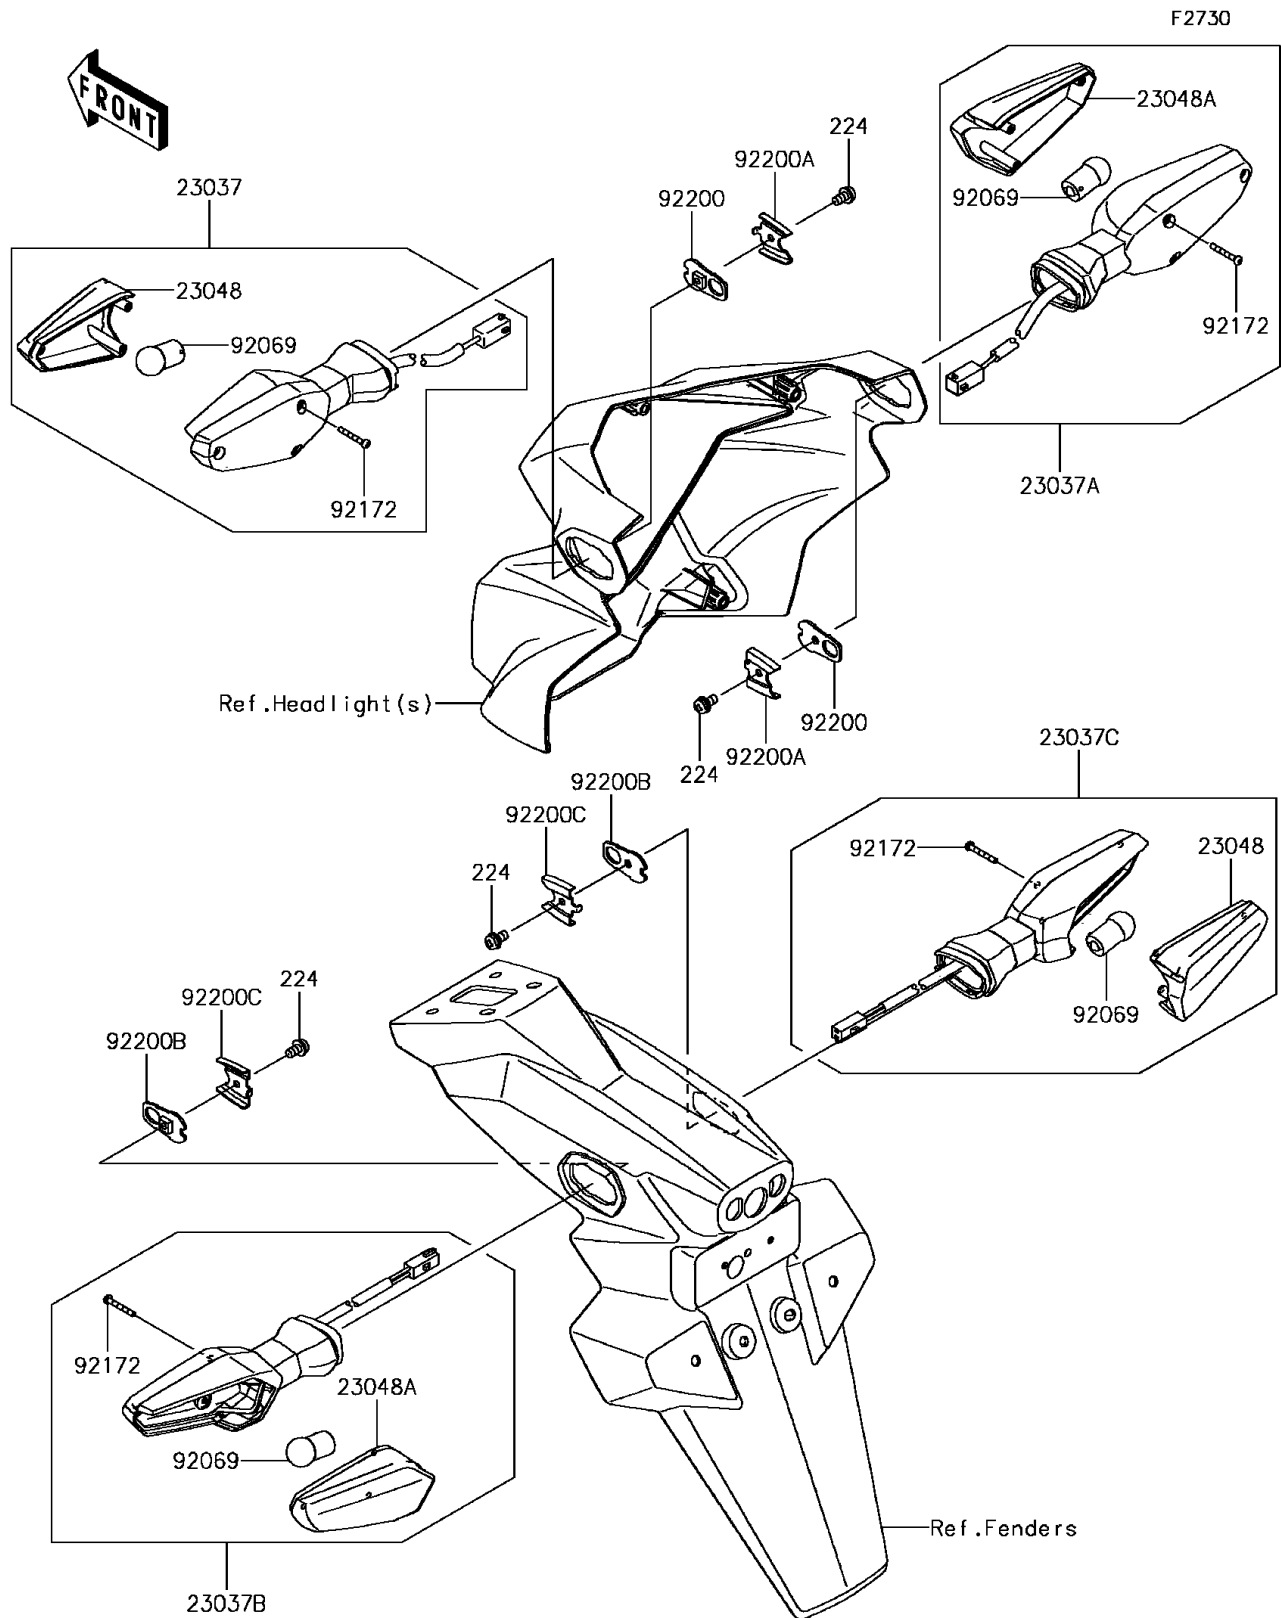

2017 Z125 Pro KRT Edition

PARTS DIAGRAM

Turn Signals

2017 Z125 Pro KRT Edition

PARTS LIST

Turn Signals

ITEM NAME	PART NUMBER	QUANTITY
-----------	-------------	----------
