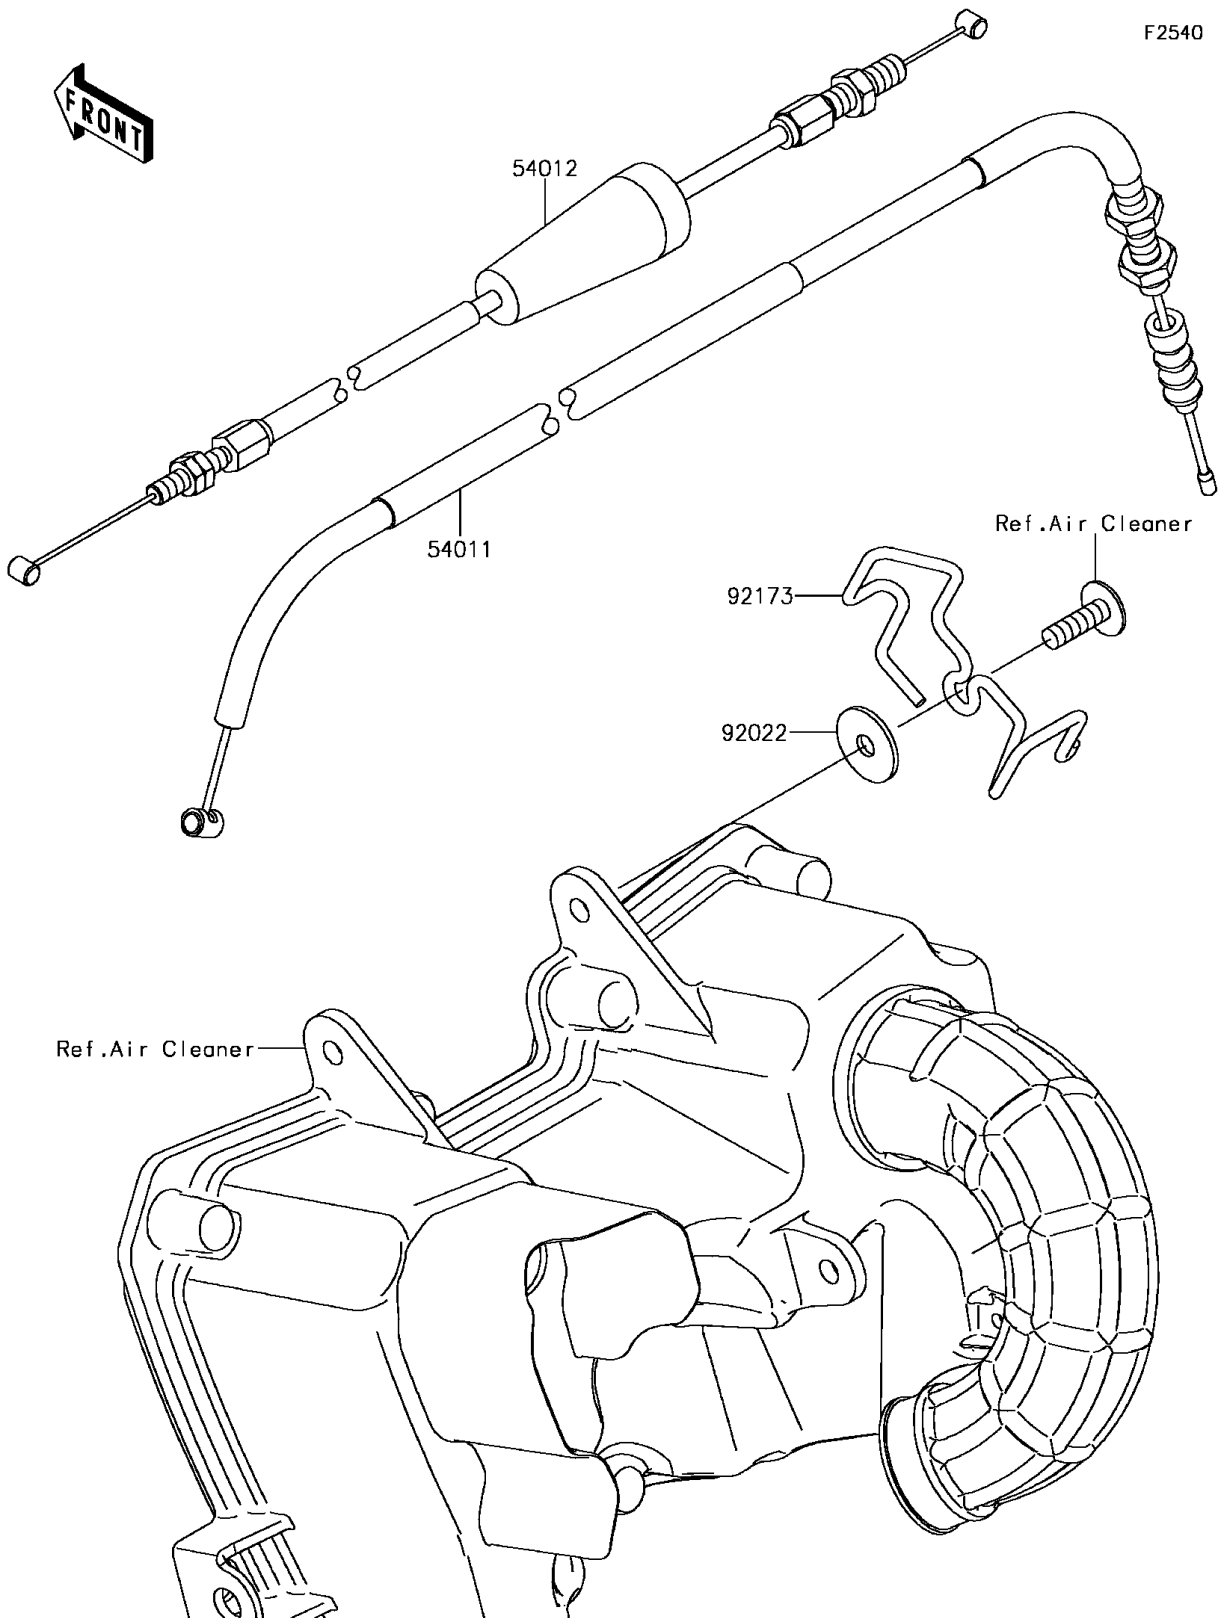

2017 Z125 Pro KRT Edition

PARTS DIAGRAM

Cables

2017 Z125 Pro KRT Edition

PARTS LIST

Cables

ITEM NAME

PART NUMBER

QUANTITY
