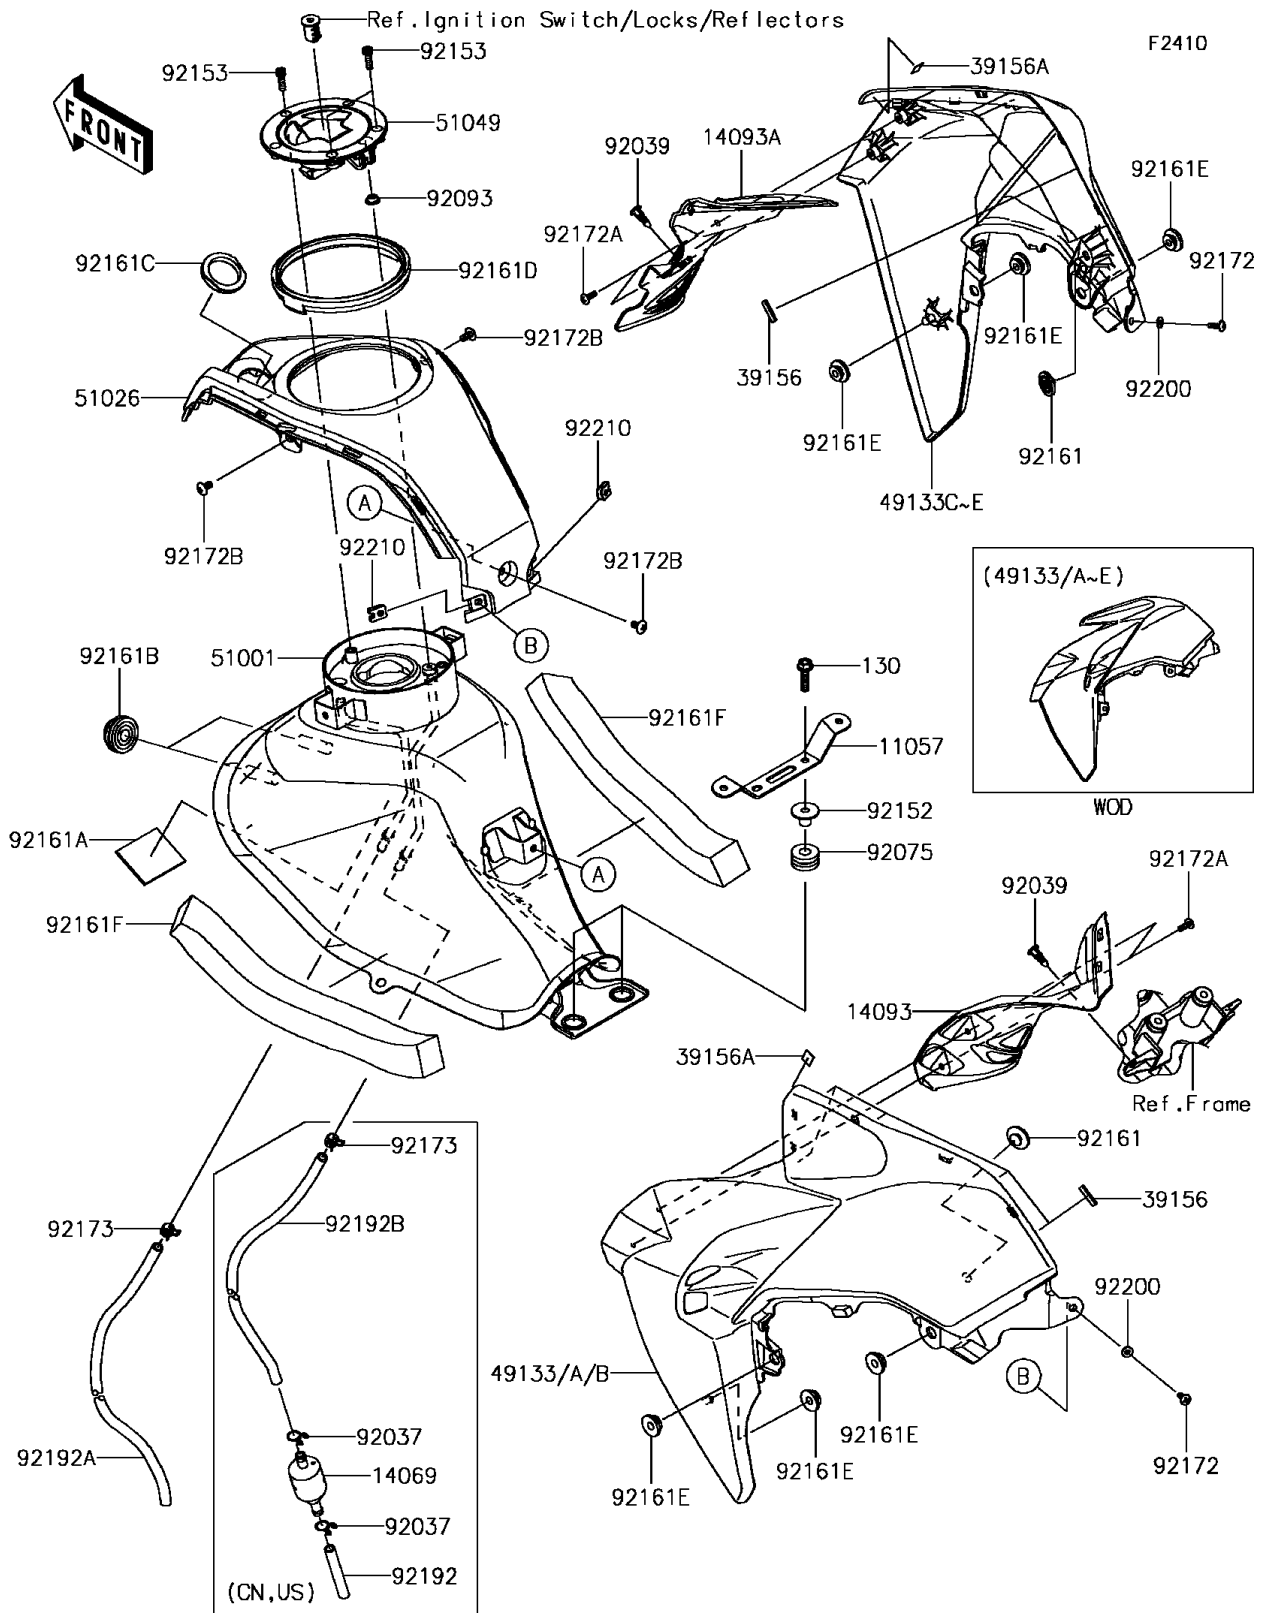

2017 Z125 Pro

PARTS DIAGRAM

Fuel Tank(JHF/JJF)

2017 Z125 Pro

PARTS LIST

Fuel Tank(JHF/JJF)

Kawasaki

Let the Good Times Roll®

ITEM NAME

PART NUMBER

QUANTITY
