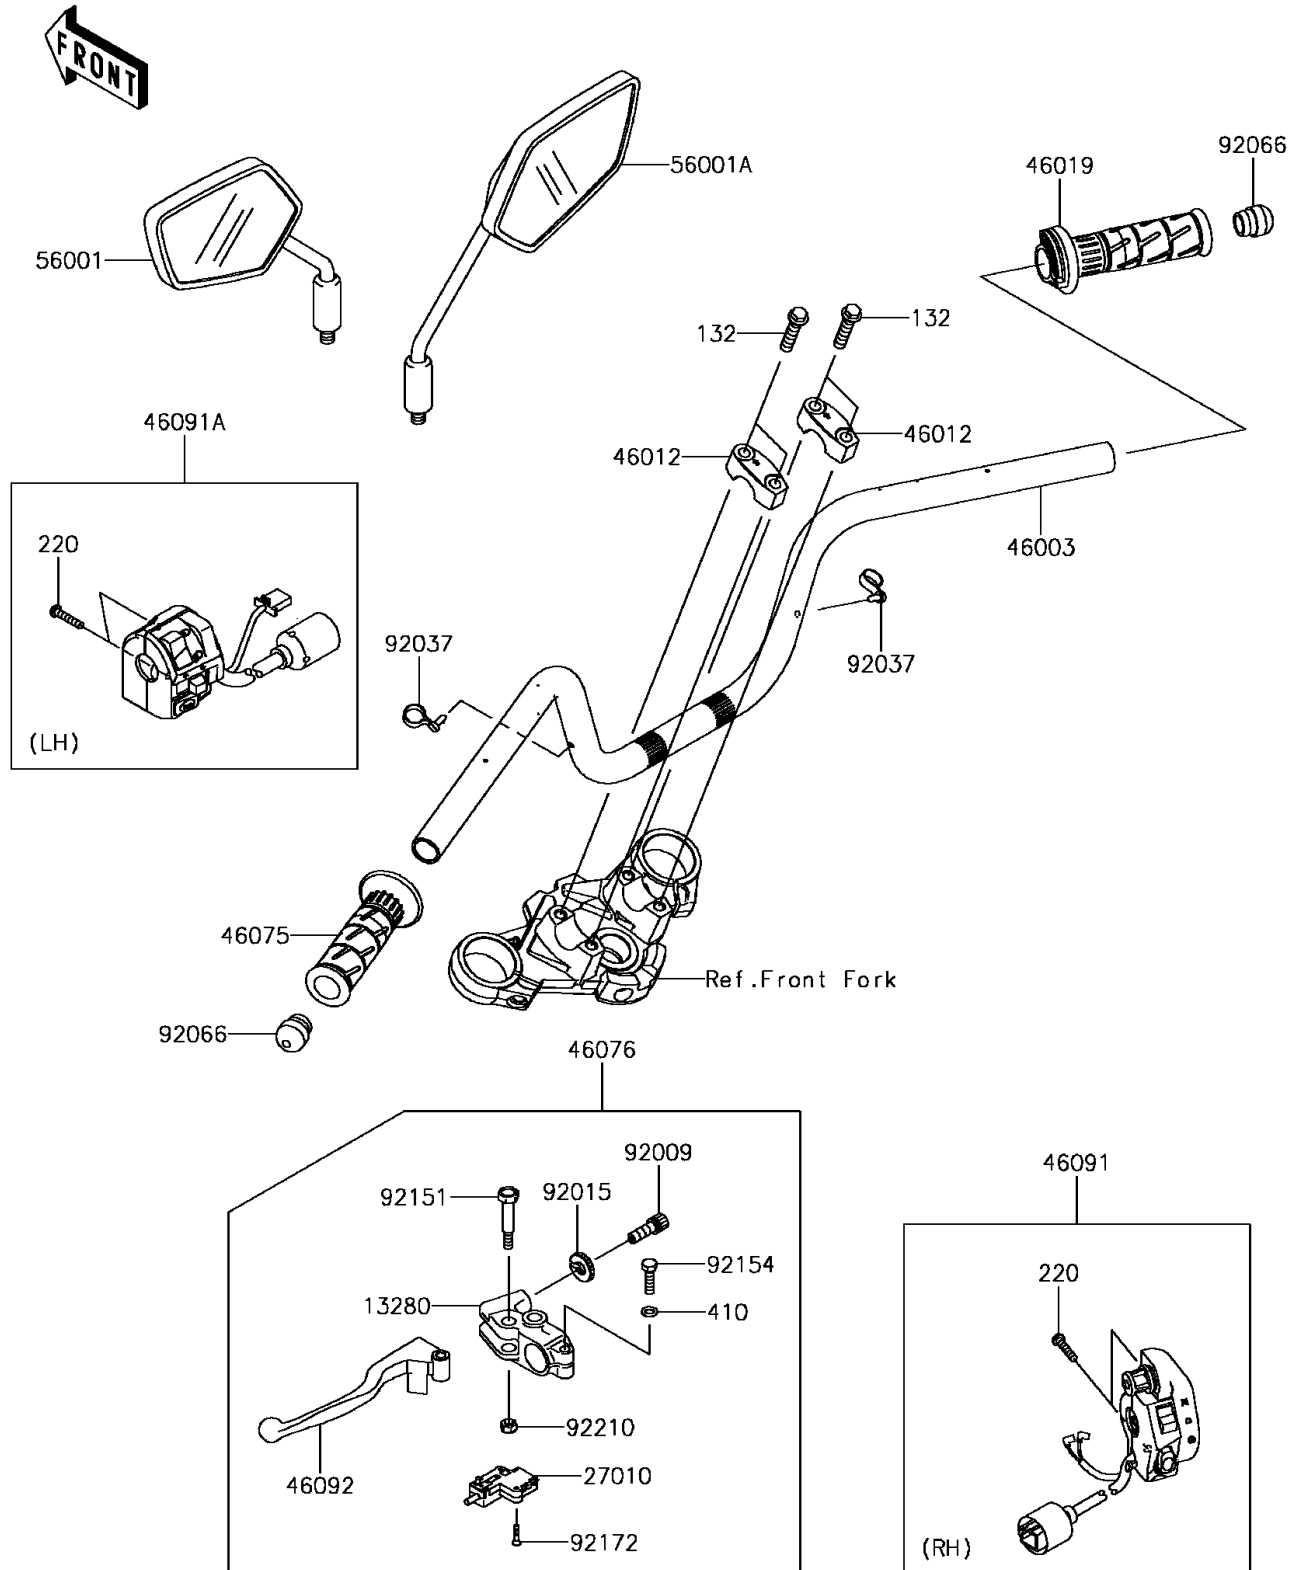

2017 Z125 Pro KRT Edition

PARTS DIAGRAM

Handlebar

F2310

2017 Z125 Pro KRT Edition

PARTS LIST

Handlebar

ITEM NAME

PART NUMBER

QUANTITY
