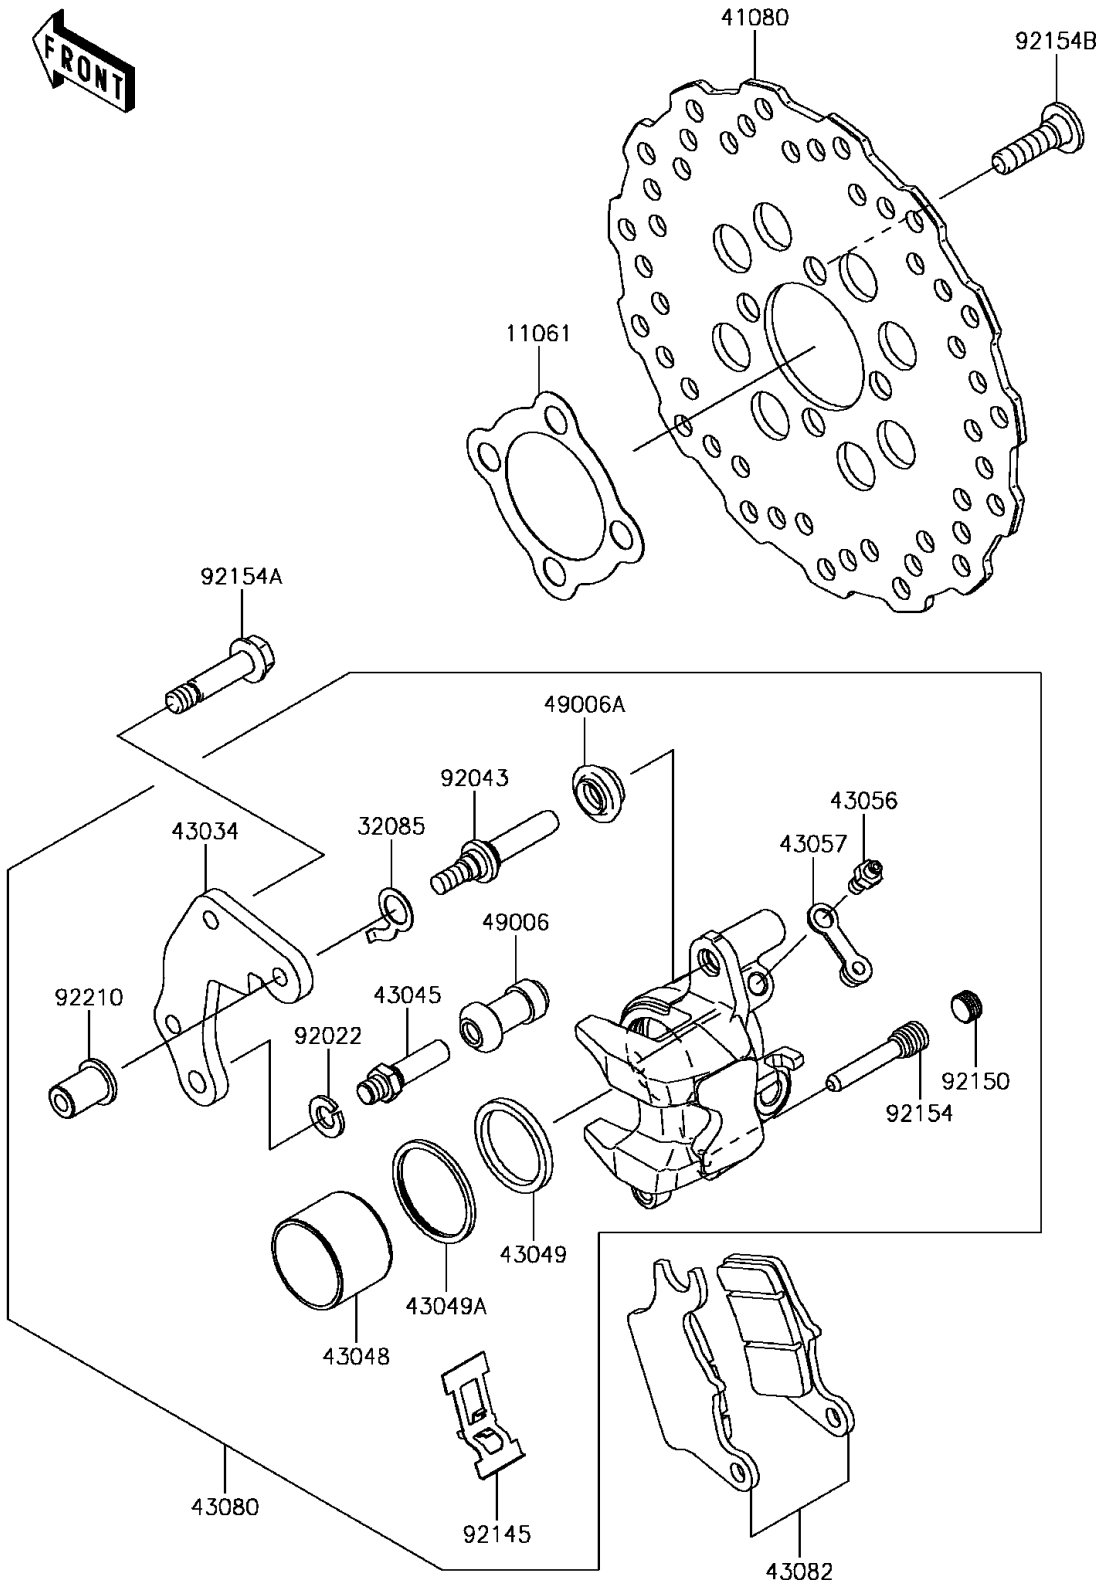

2017 Z125 Pro KRT Edition

PARTS DIAGRAM

Front Brake

F2292

2017 Z125 Pro KRT Edition

PARTS LIST

Front Brake

ITEM NAME

PART NUMBER

QUANTITY
