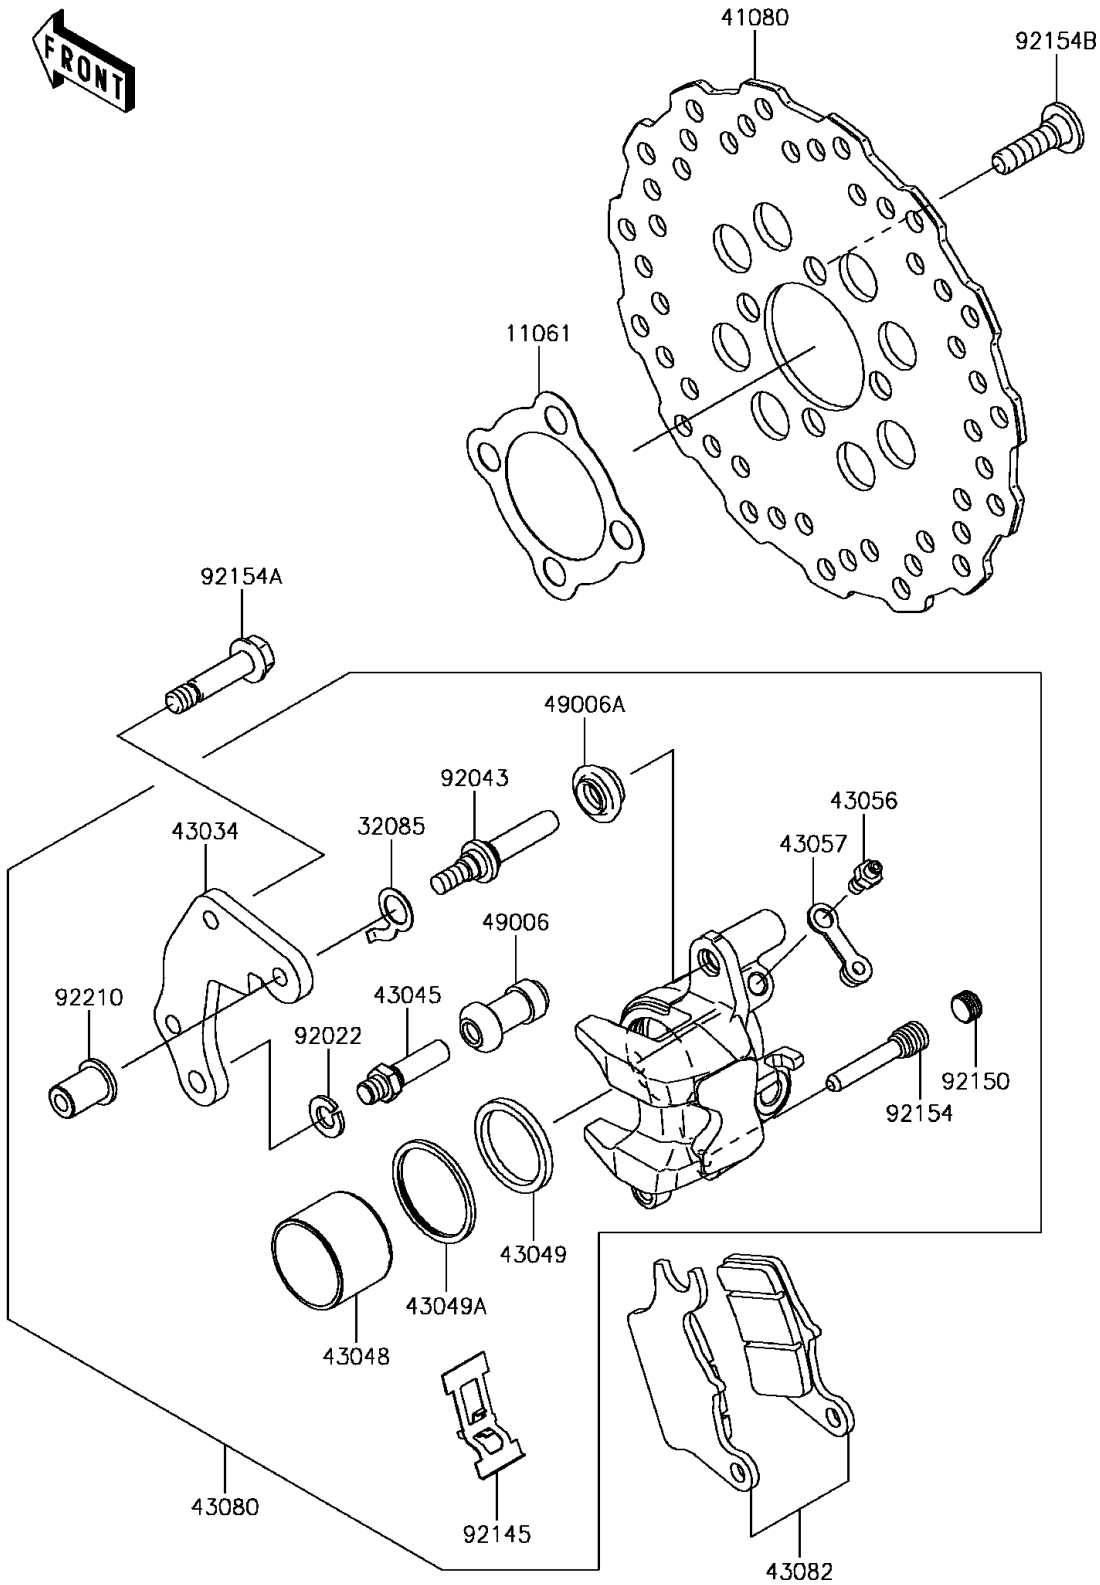

2017 Z125 Pro

PARTS DIAGRAM

Front Brake

F2292

2017 Z125 Pro

PARTS LIST

Front Brake

ITEM NAME

PART NUMBER

QUANTITY
