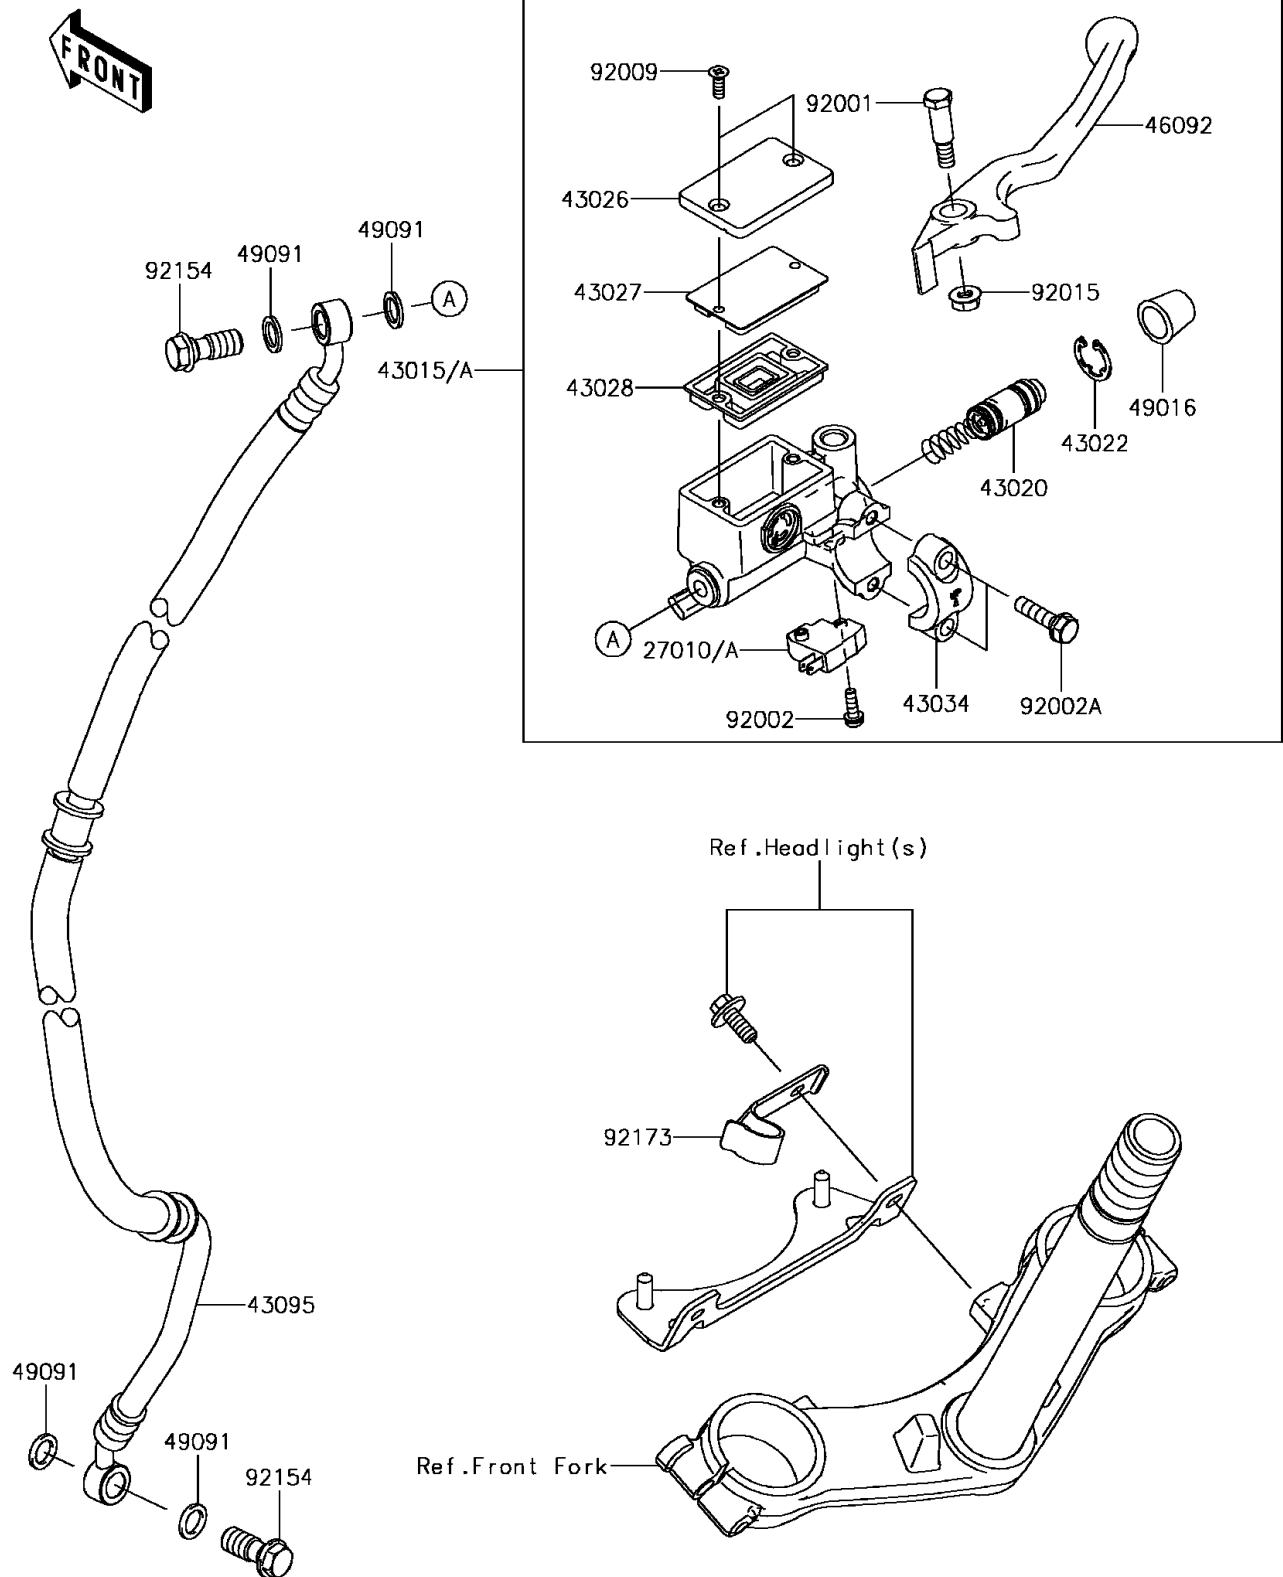

2017 Z125 Pro KRT Edition

PARTS DIAGRAM Front Master Cylinder

F2291

2017 Z125 Pro KRT Edition

PARTS LIST

Front Master Cylinder

ITEM NAME	PART NUMBER	QUANTITY
-----------	-------------	----------
