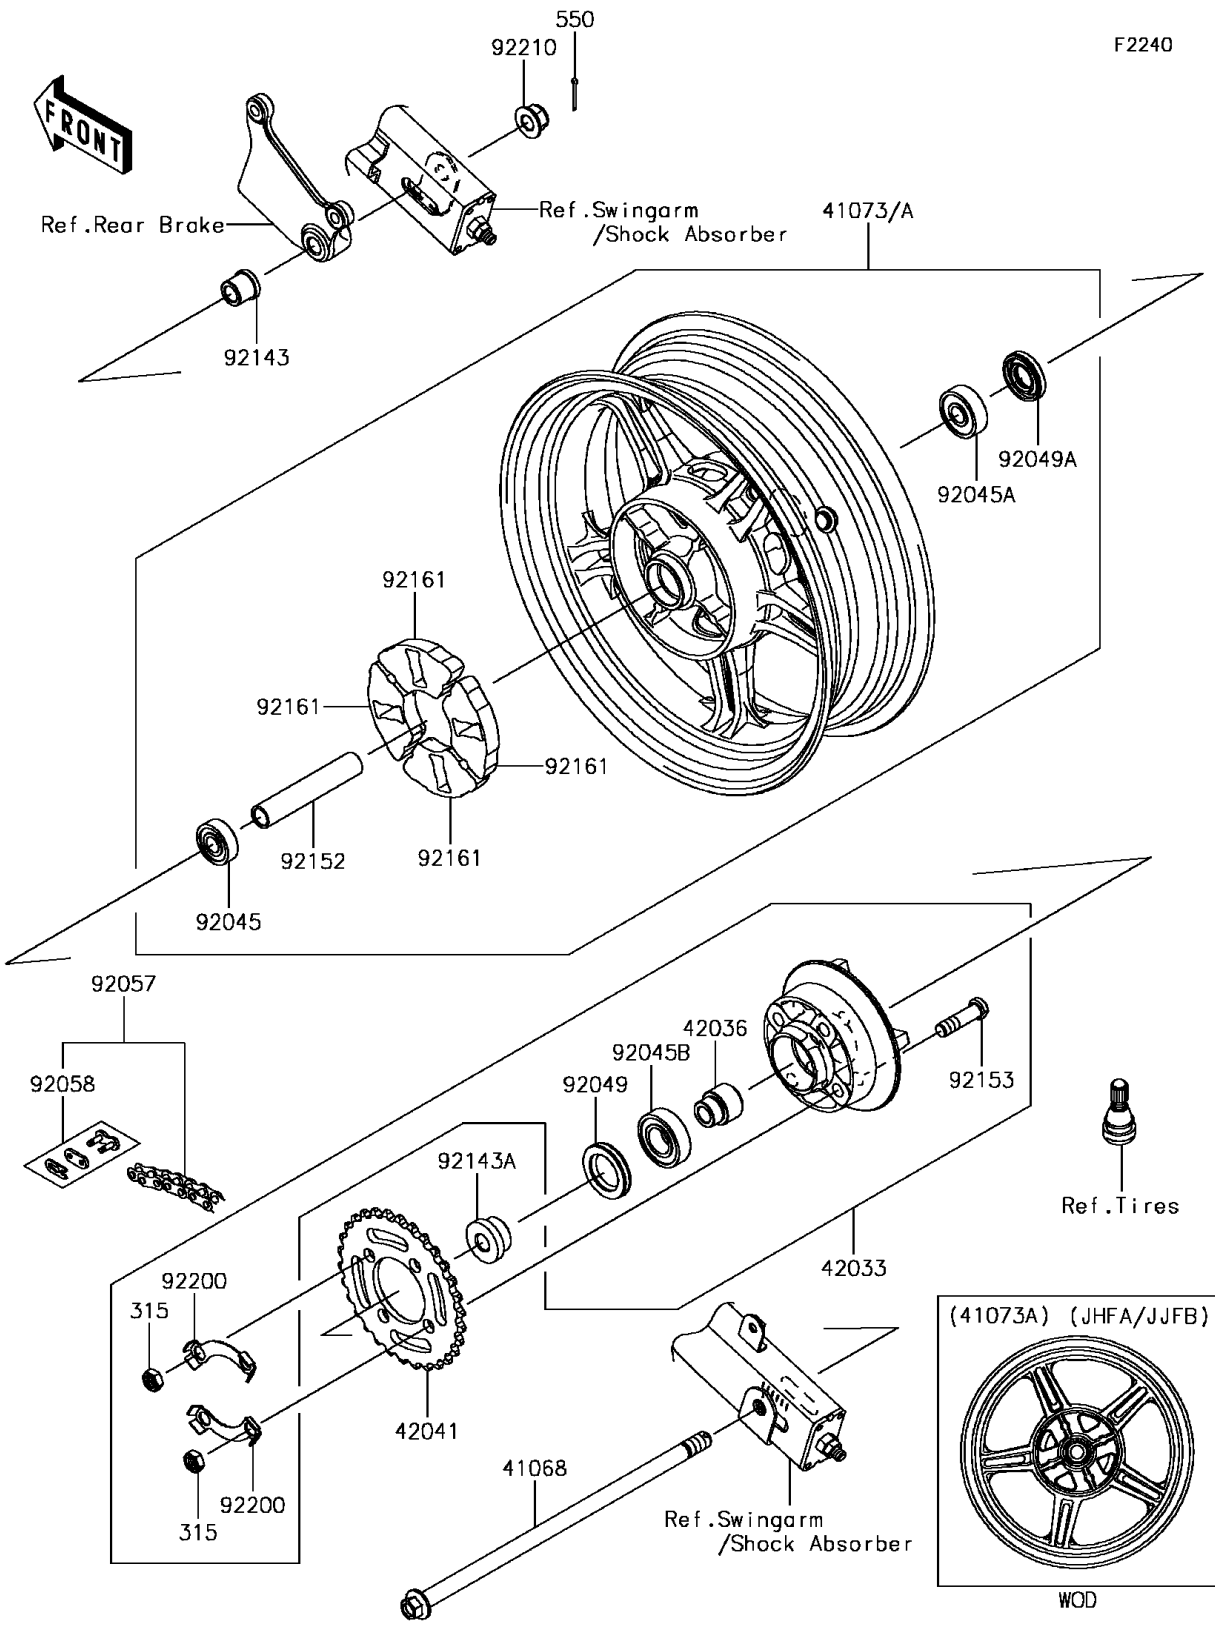

2017 Z125 Pro

PARTS DIAGRAM

Rear Wheel/Chain

2017 Z125 Pro

PARTS LIST

Rear Wheel/Chain

Kawasaki

Let the Good Times Roll®

ITEM NAME

PART NUMBER

QUANTITY
