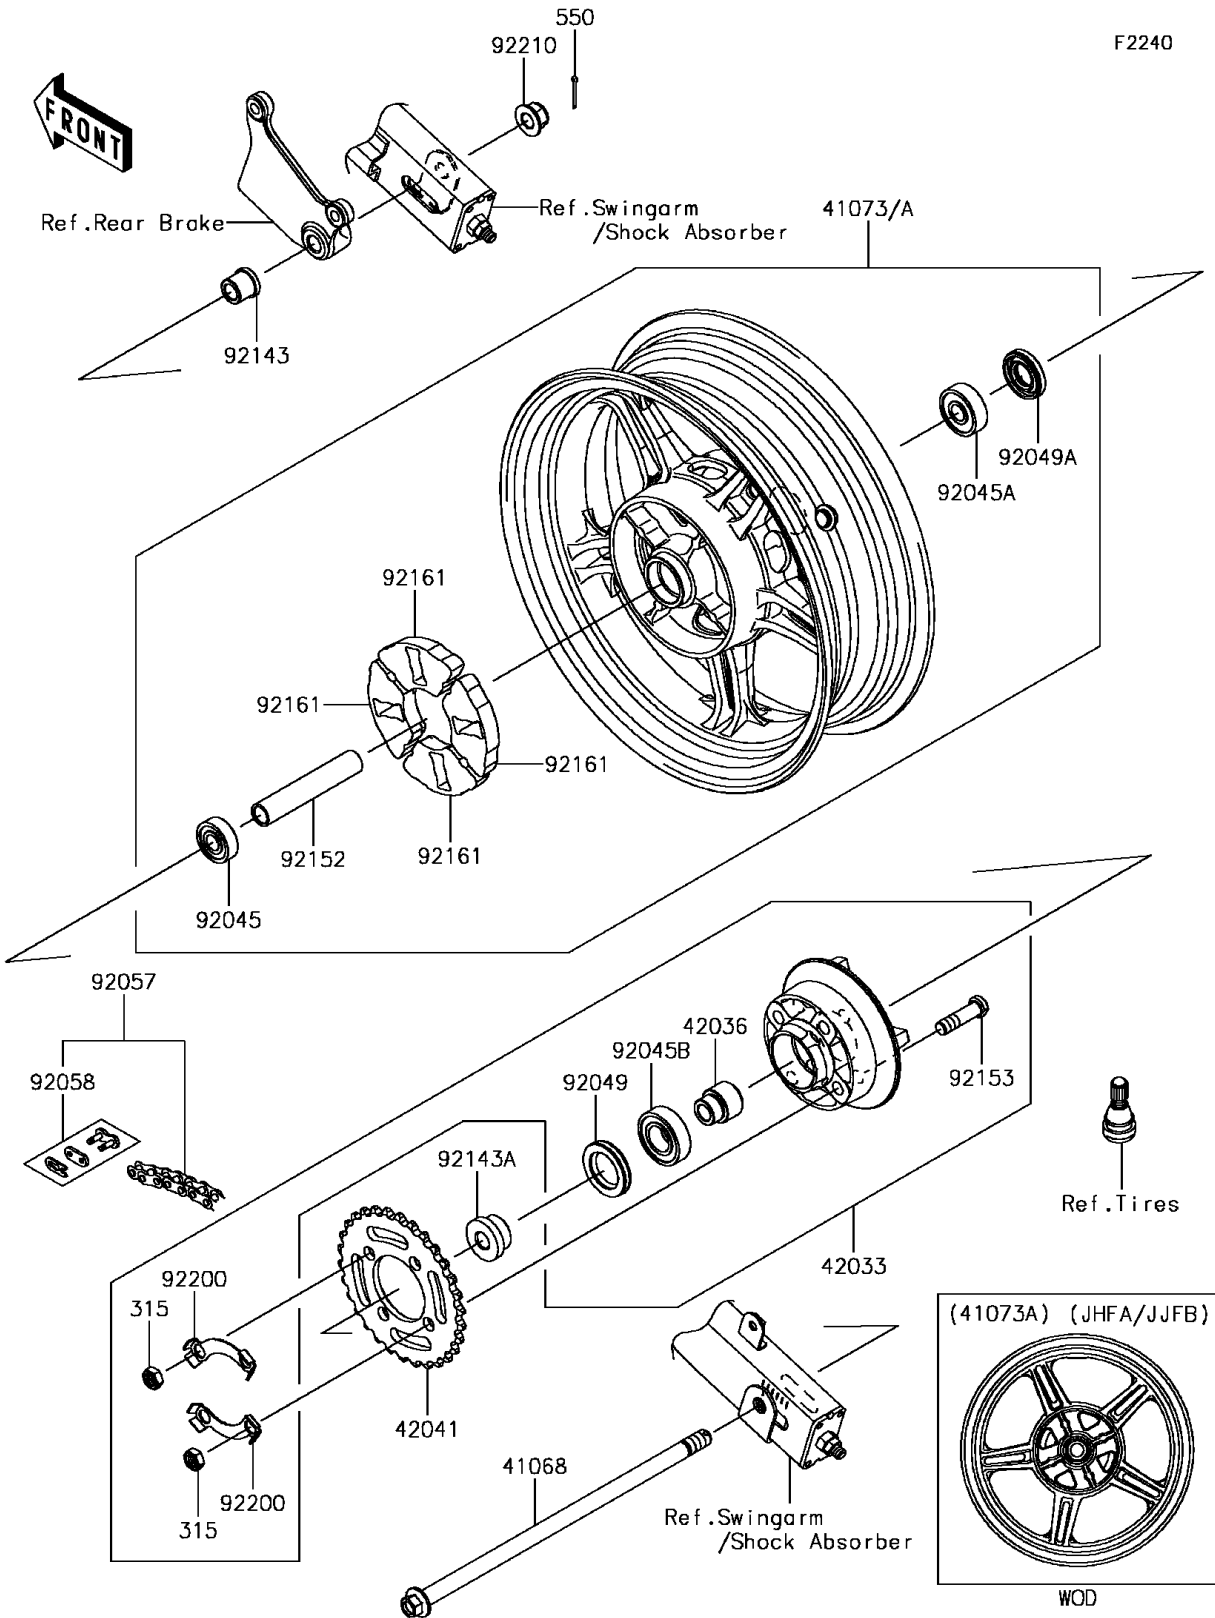

2017 Z125 Pro KRT Edition

PARTS DIAGRAM

Rear Wheel/Chain

2017 Z125 Pro KRT Edition

PARTS LIST

Rear Wheel/Chain

ITEM NAME	PART NUMBER	QUANTITY
-----------	-------------	----------
