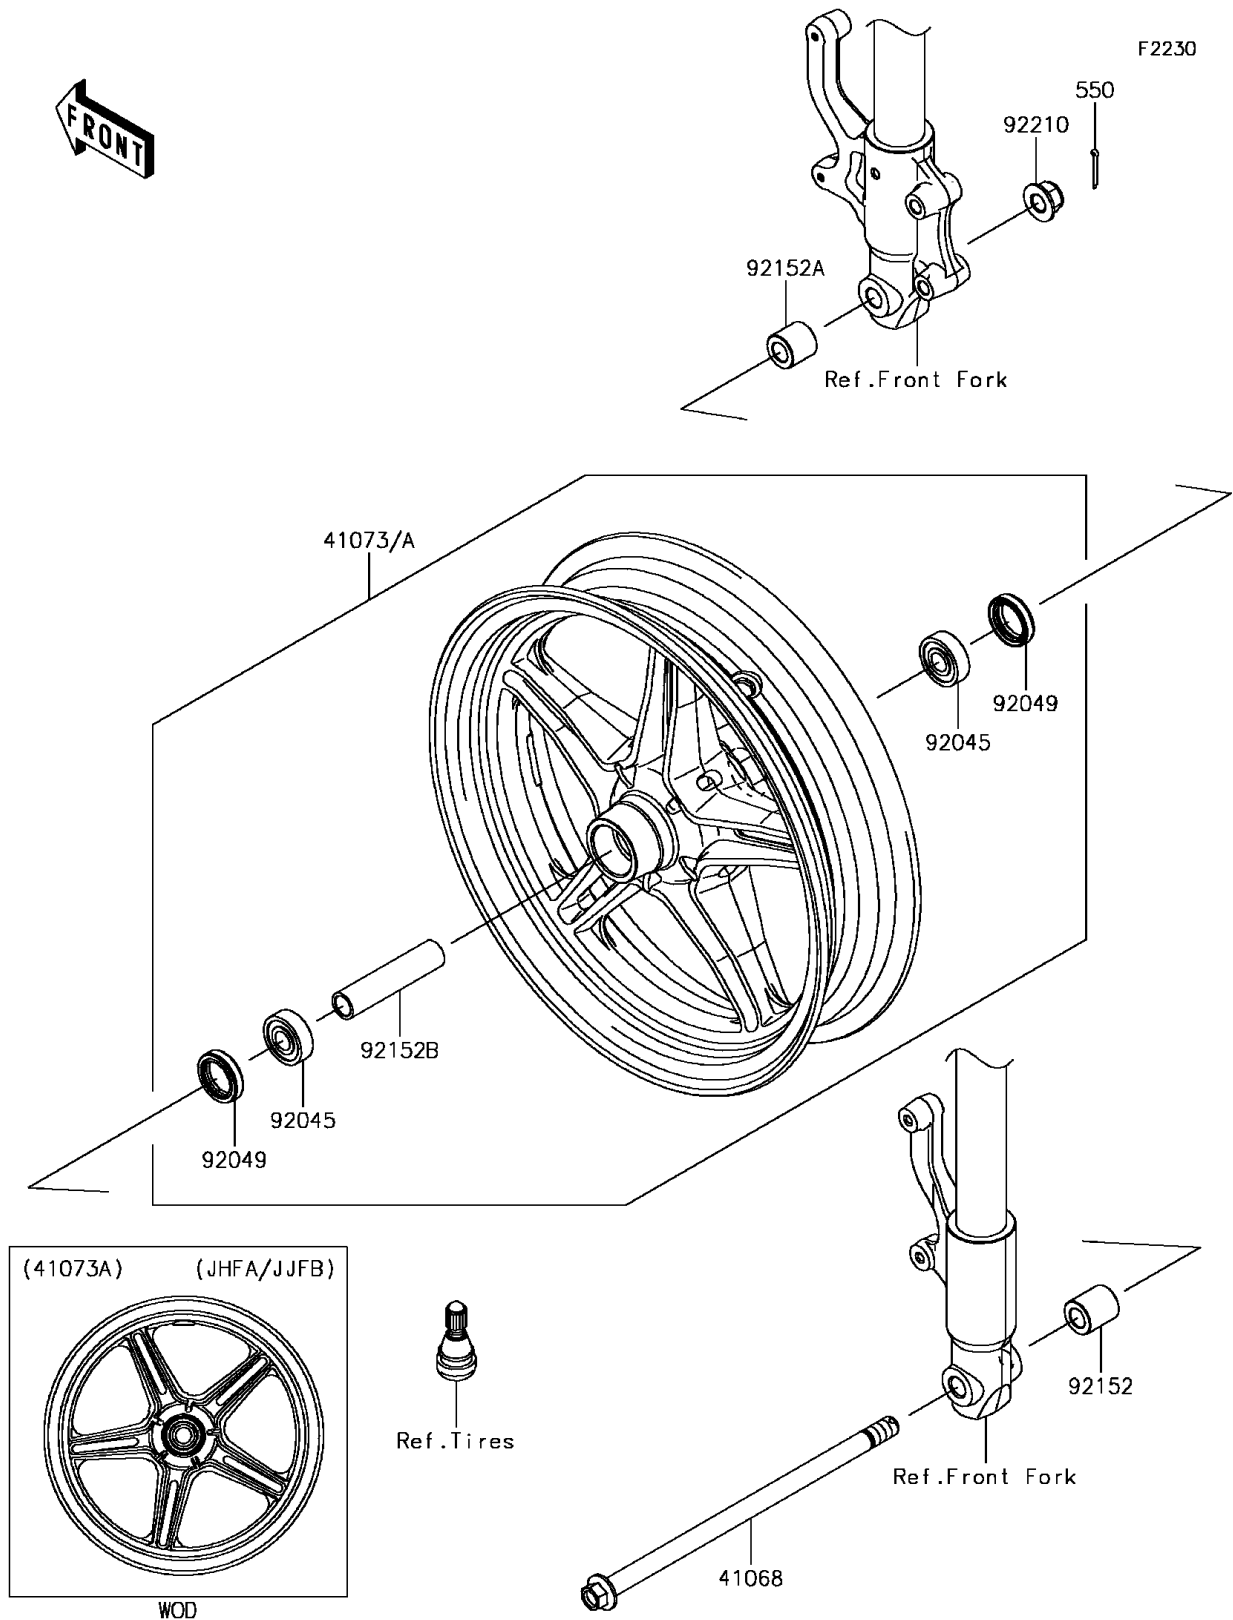

2017 Z125 Pro KRT Edition

PARTS DIAGRAM

Front Wheel

2017 Z125 Pro KRT Edition

PARTS LIST

Front Wheel

ITEM NAME	PART NUMBER	QUANTITY
-----------	-------------	----------
