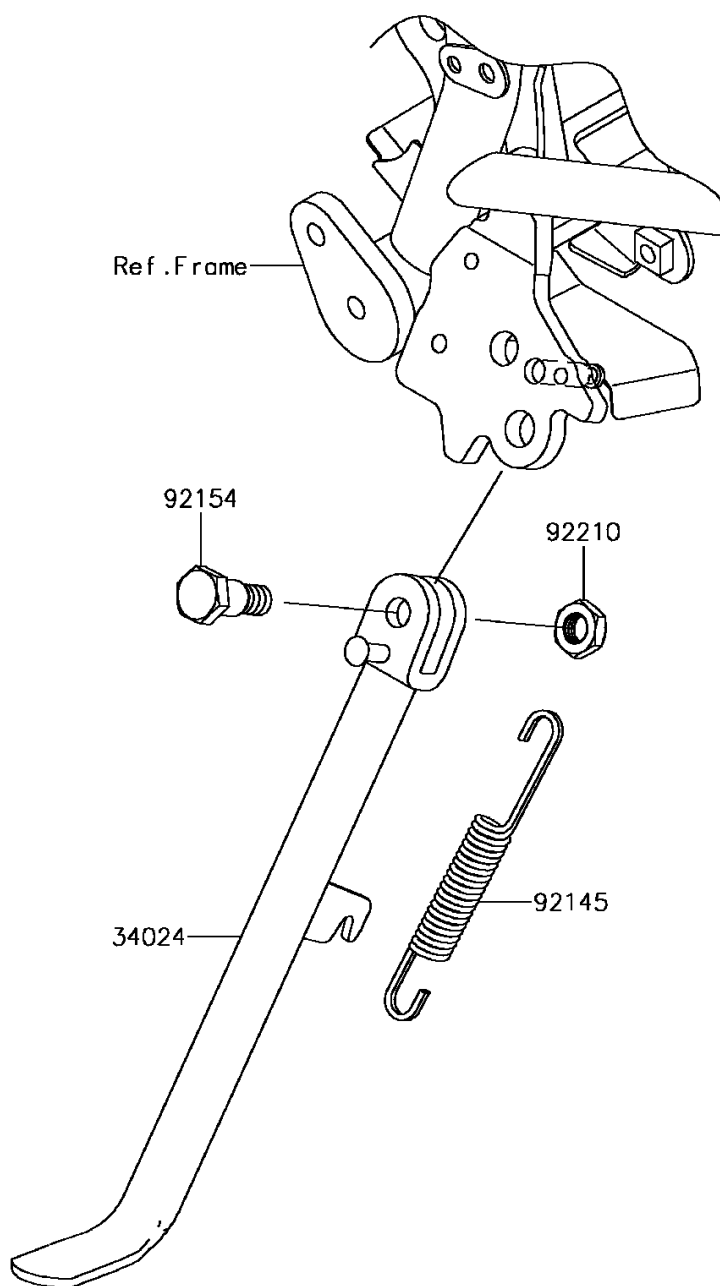

2017 Z125 Pro KRT Edition

PARTS DIAGRAM

Stand(s)

F2190

2017 Z125 Pro KRT Edition

PARTS LIST

Stand(s)

ITEM NAME

PART NUMBER

QUANTITY
