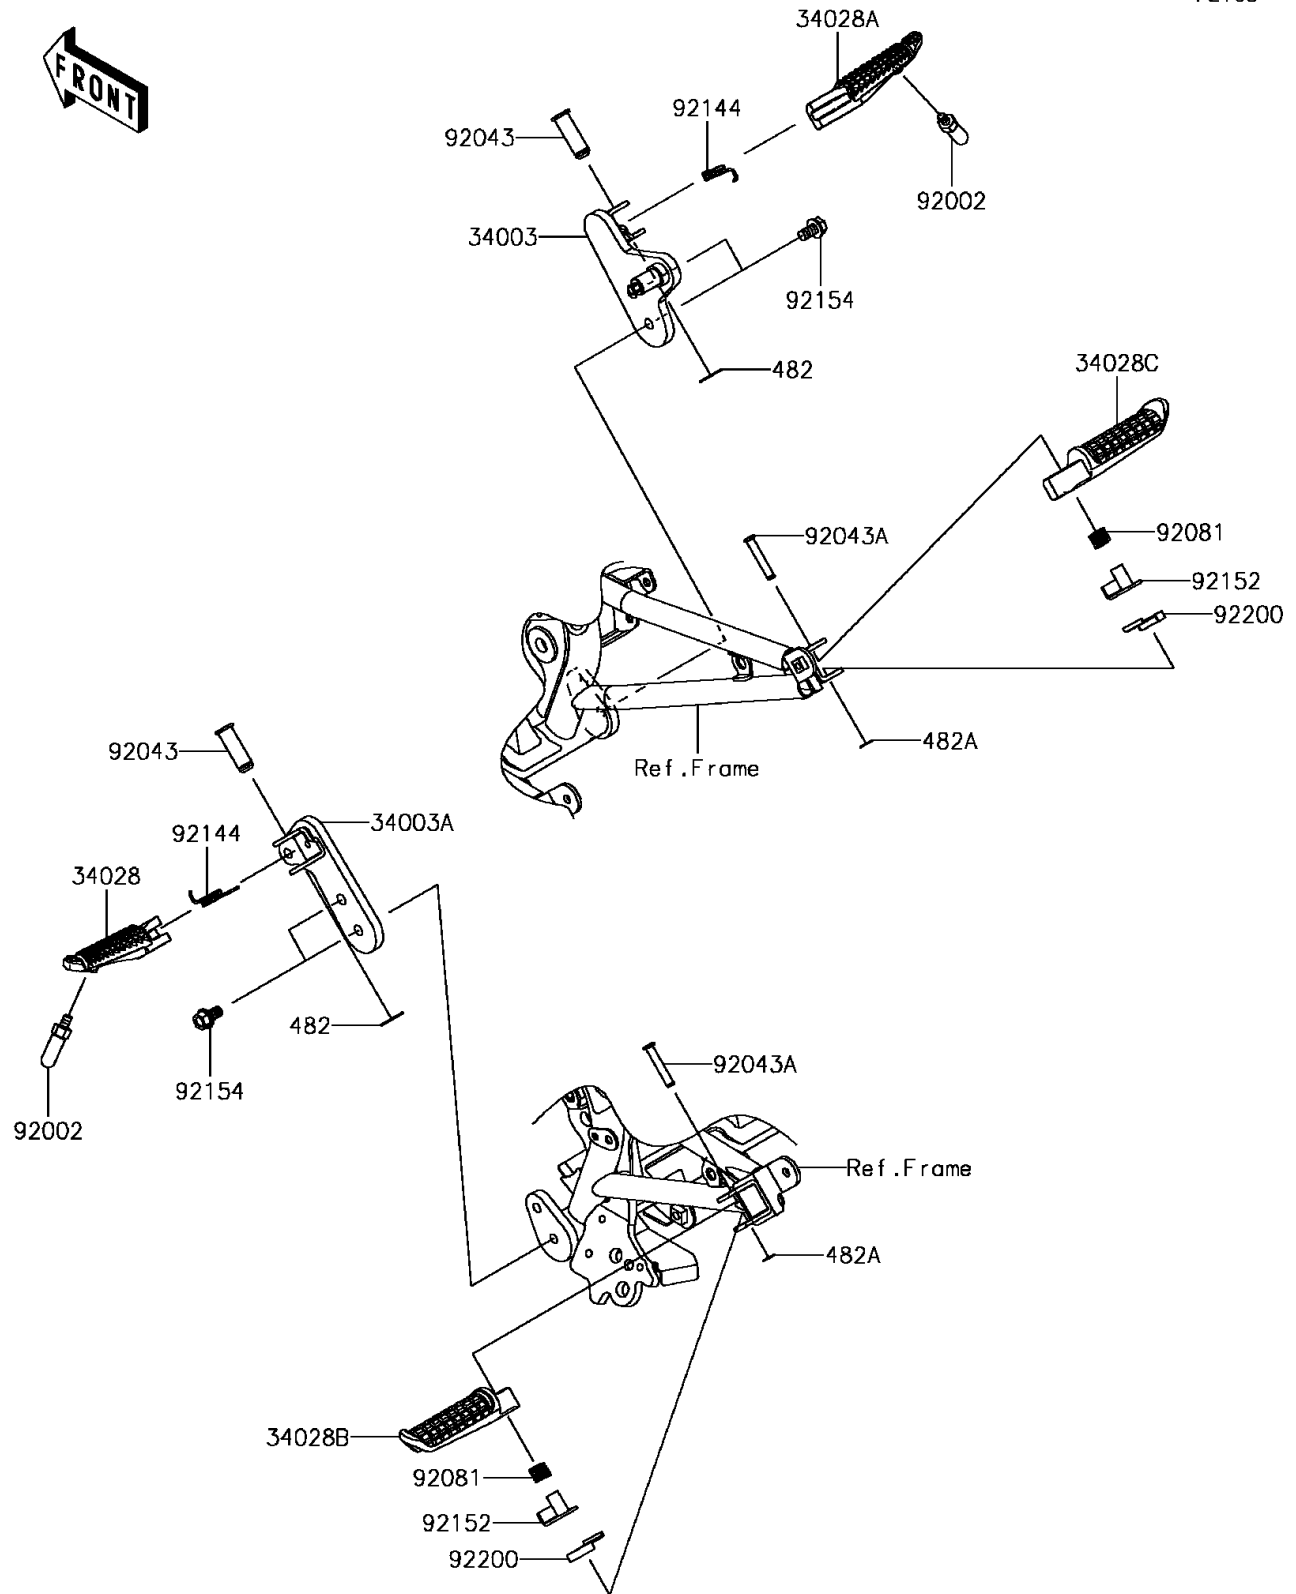

2018 Z125 PRO

PARTS DIAGRAM

Footrests

F2160

2018 Z125 PRO

PARTS LIST

Footrests

ITEM NAME

PART NUMBER

QUANTITY
