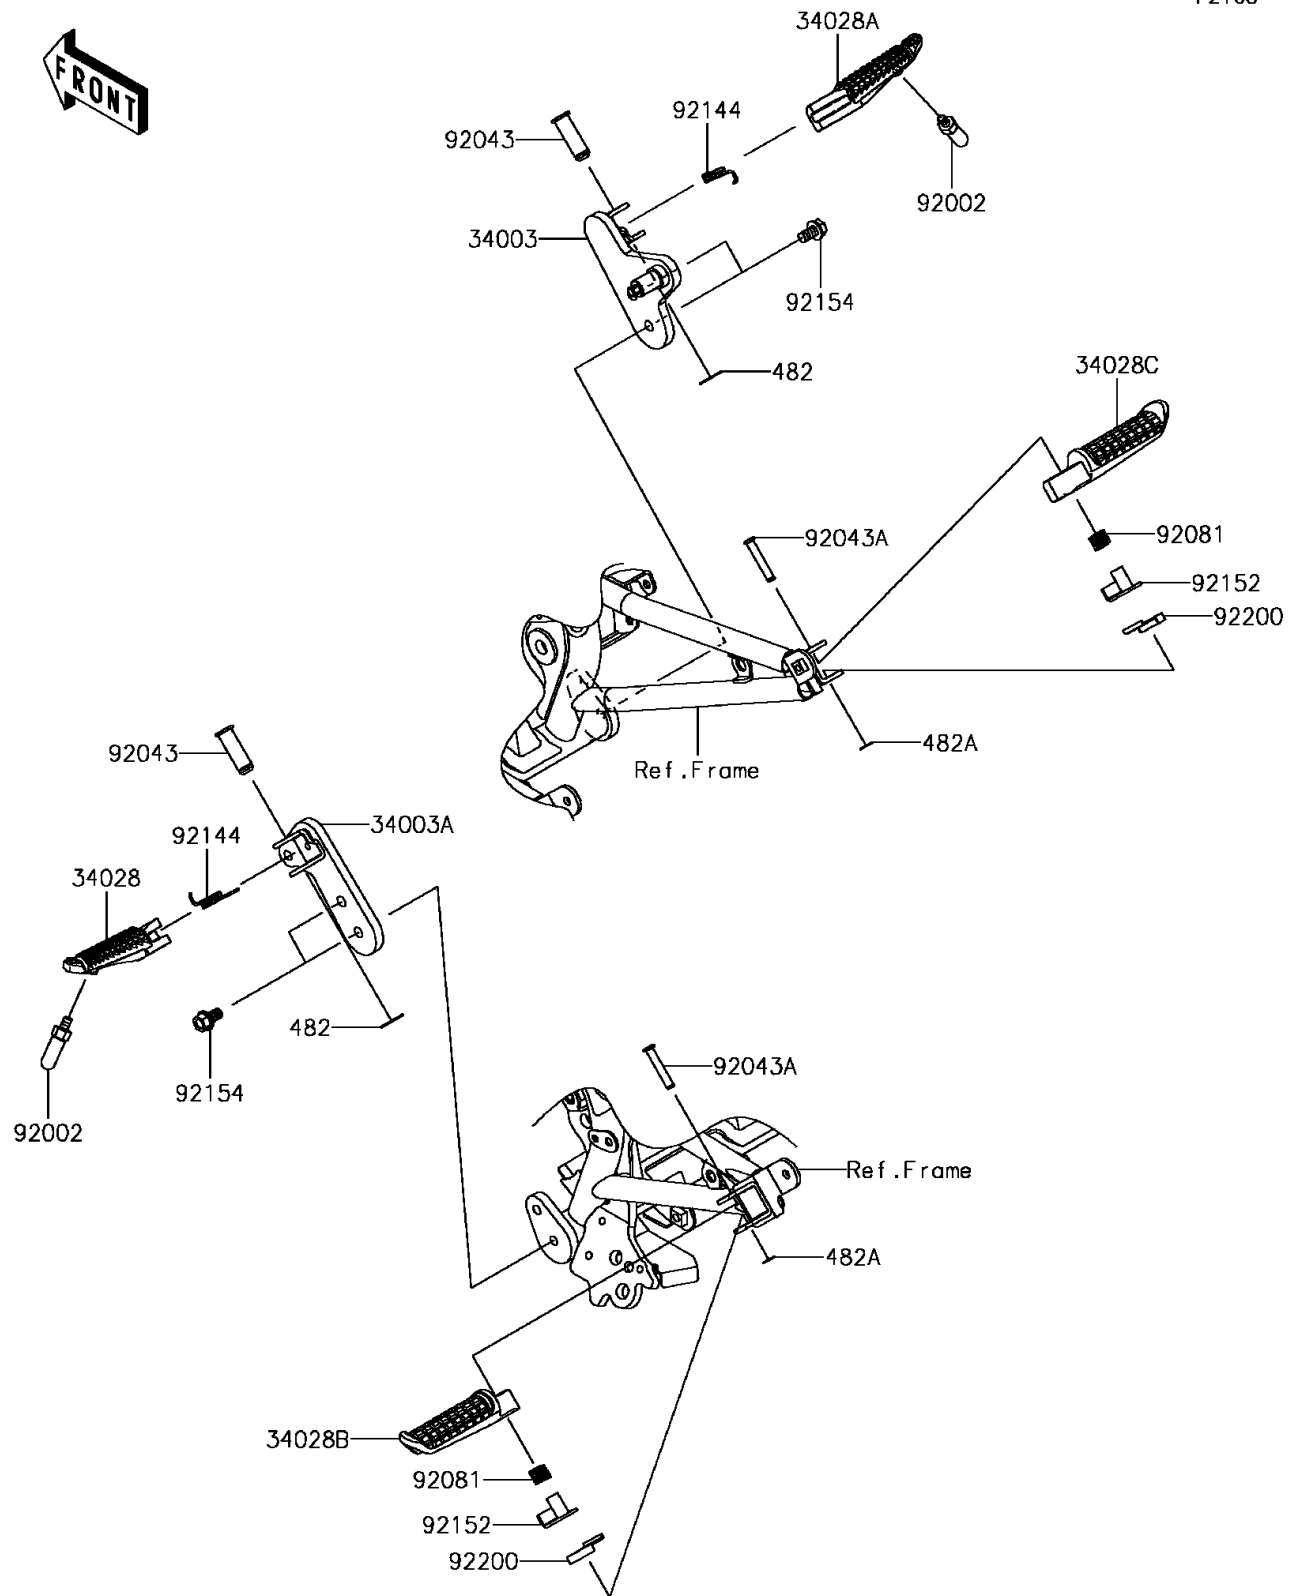

2017 Z125 Pro KRT Edition

PARTS DIAGRAM

Footrests

F2160

2017 Z125 Pro KRT Edition

PARTS LIST

Footrests

ITEM NAME

PART NUMBER

QUANTITY
