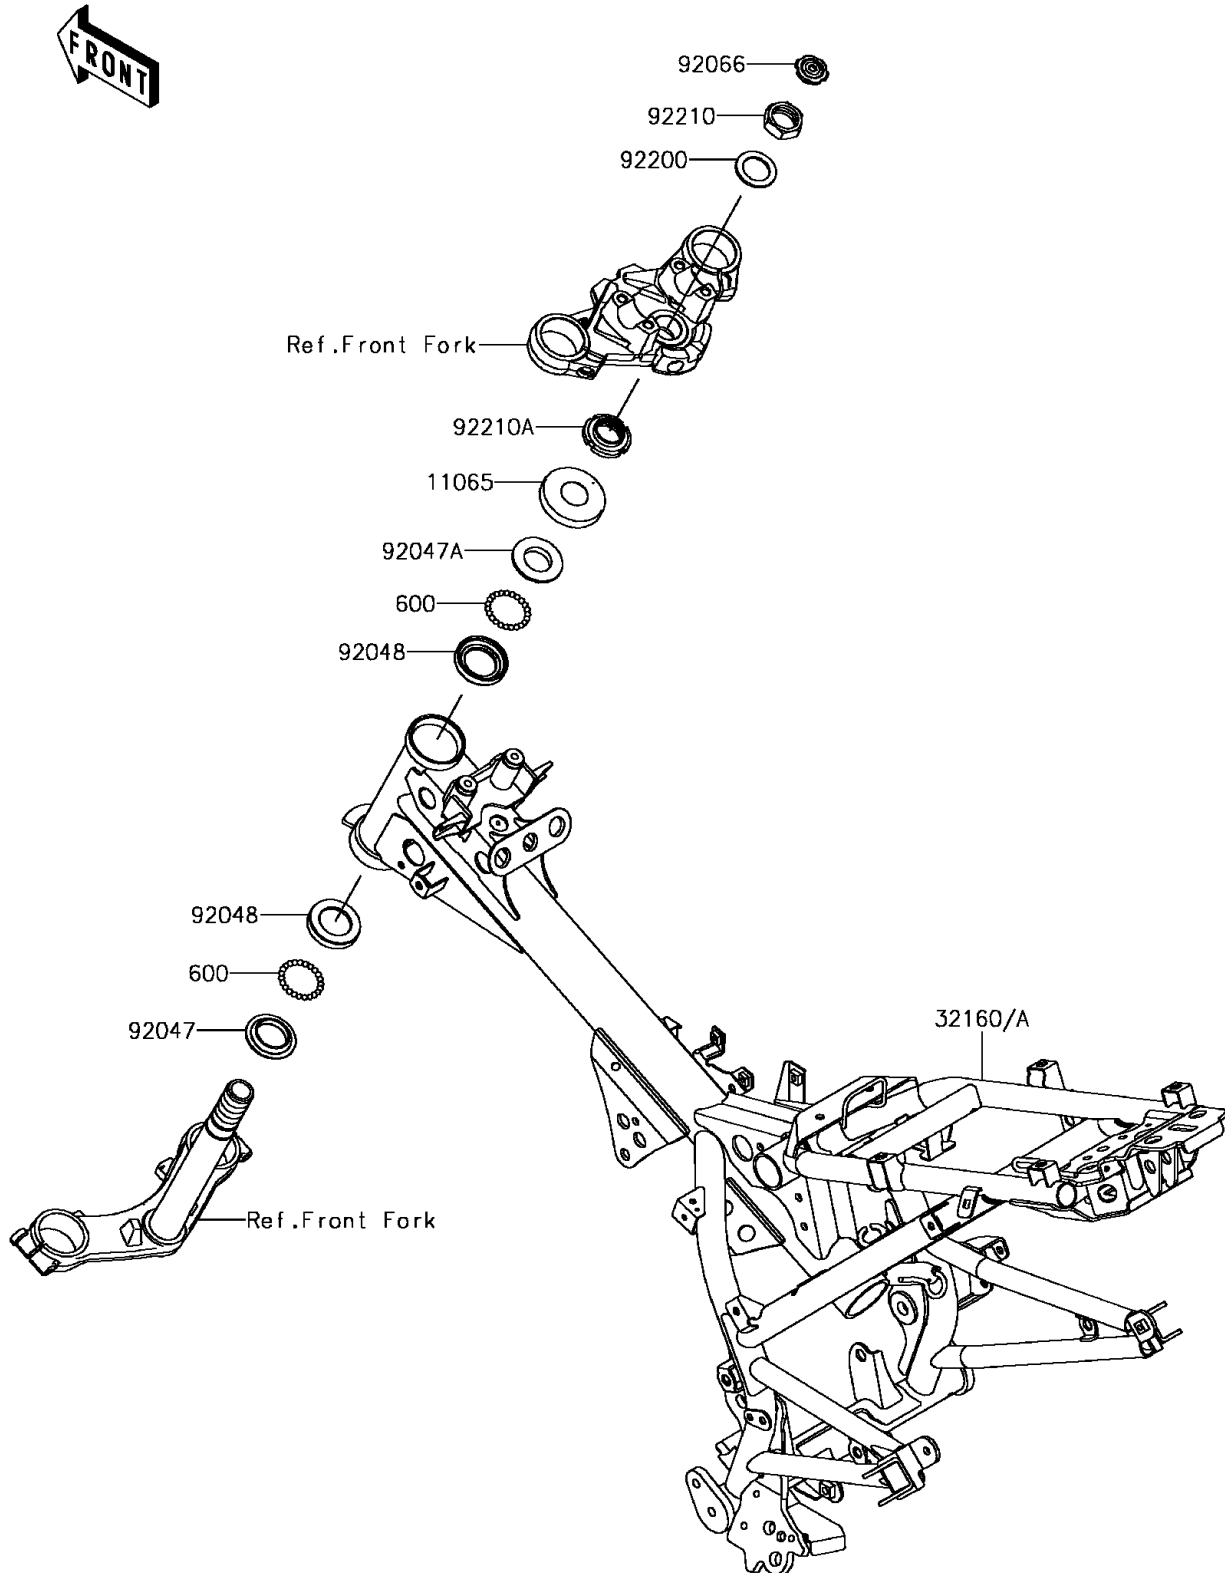

2017 Z125 Pro

PARTS DIAGRAM

Frame

F2120

2017 Z125 Pro

PARTS LIST

Frame

Kawasaki

Let the Good Times Roll®

ITEM NAME

PART NUMBER

QUANTITY
