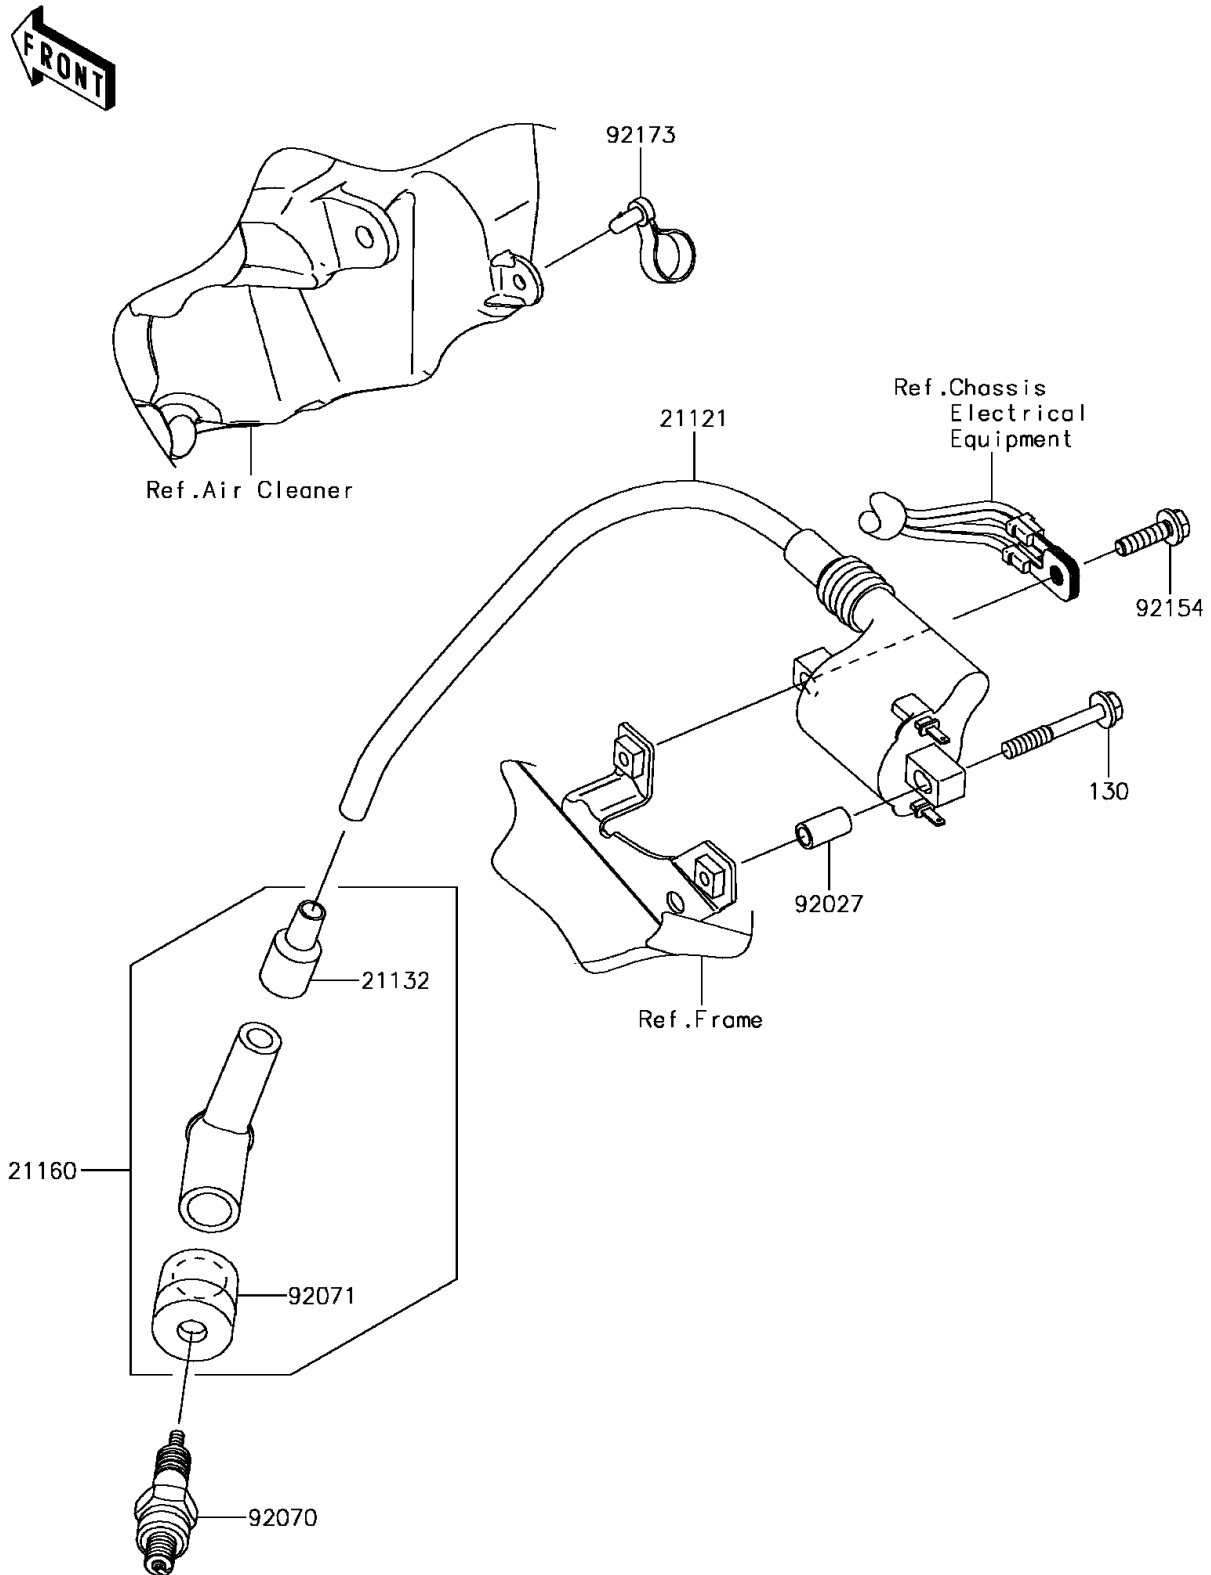

2017 Z125 Pro KRT Edition

PARTS DIAGRAM

Ignition System

E1830

2017 Z125 Pro KRT Edition

PARTS LIST

Ignition System

ITEM NAME	PART NUMBER	QUANTITY
-----------	-------------	----------
