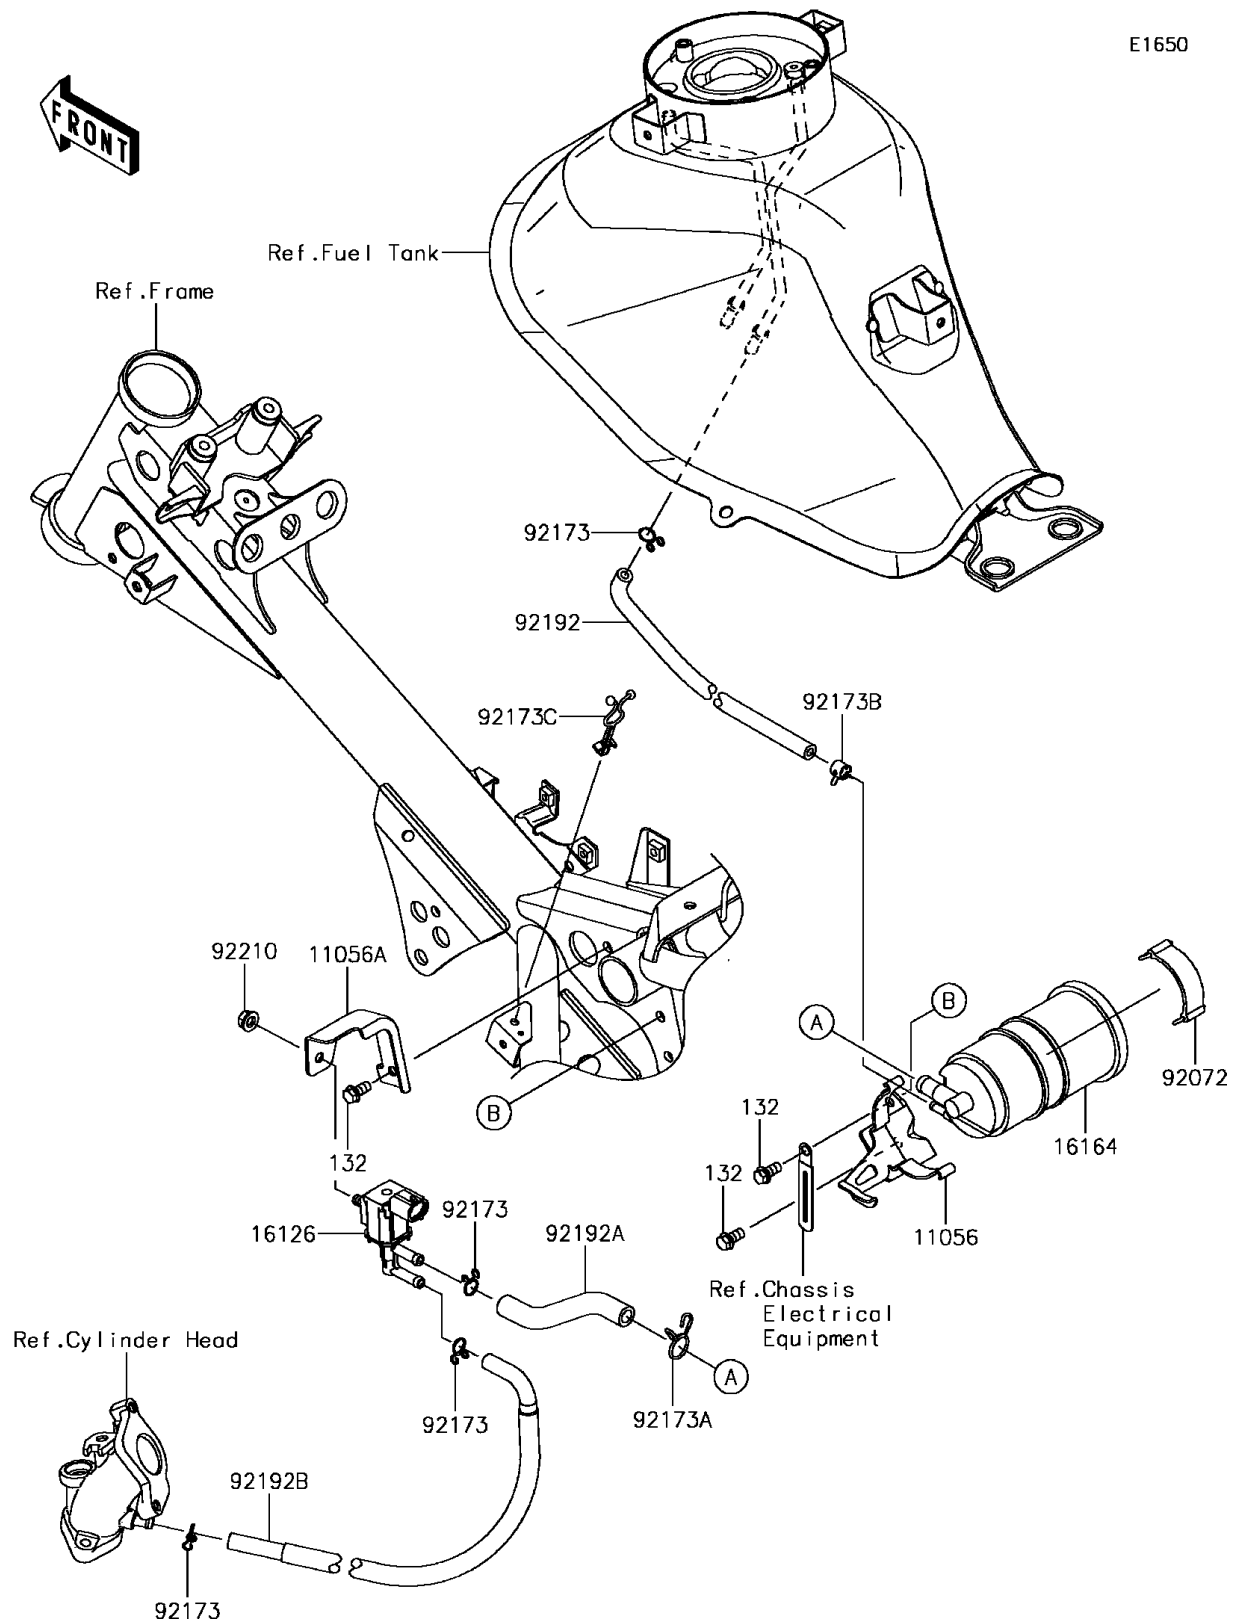

2017 Z125 Pro KRT Edition

PARTS DIAGRAM

Fuel Evaporative System(CA)

E1650

2017 Z125 Pro KRT Edition

PARTS LIST

Fuel Evaporative System(CA)

ITEM NAME	PART NUMBER	QUANTITY
-----------	-------------	----------
